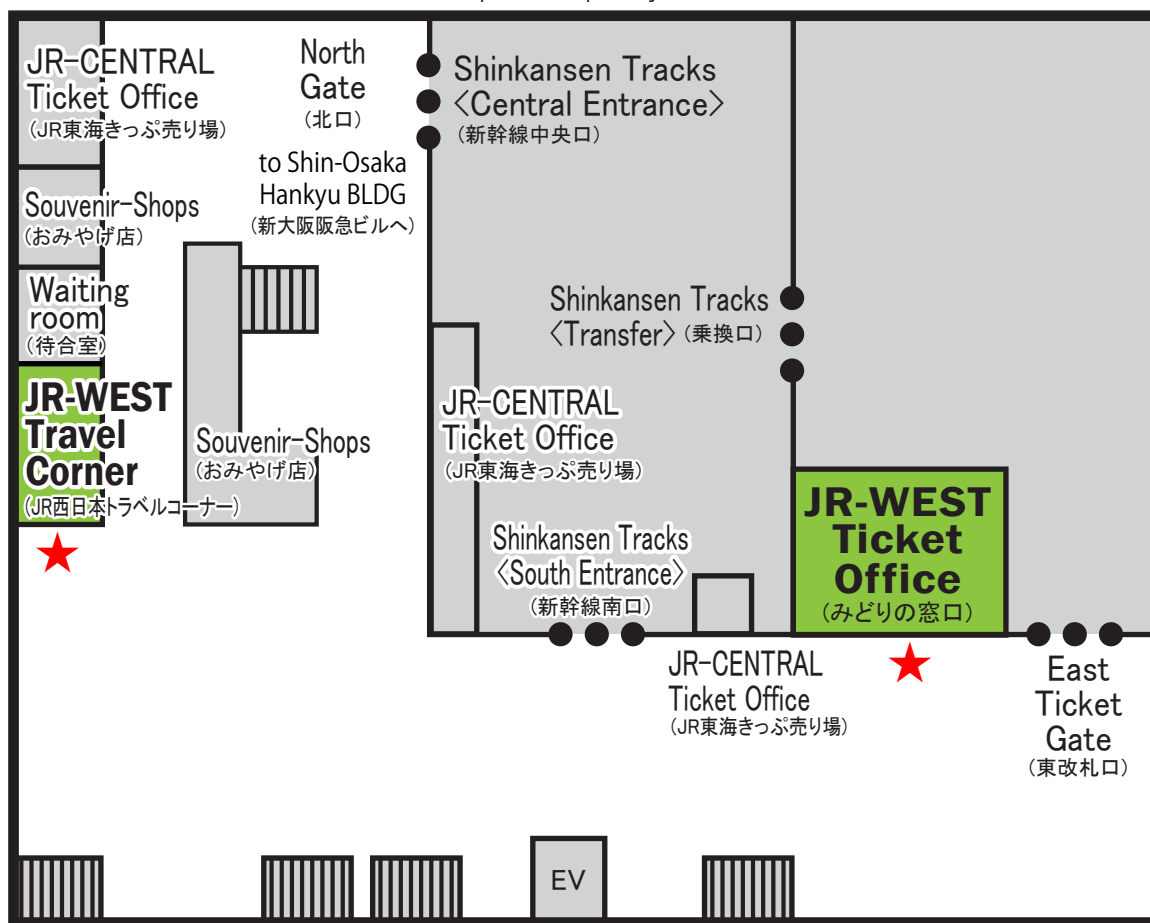

SHIN-OSAKA STATION (新大阪駅)

Picked Up JR-WEST RAIL PASS

- [Kansai Area Pass] [Kansai WIDE Area Pass]
- [Kansai-Hiroshima Area Pass] [Sanyo-San'in Area Pass]
- [Kansai-Hokuriku Area Pass] [Hokuriku Area Pass]

* JR-WEST RAIL PASS can be picked up only from the JR-WEST Ticket Office.

: Elevator

■ Visit the official website for more information on JR-WEST RAIL PASS.
<http://www.westjr.co.jp/global/en/travel-information/pass/>