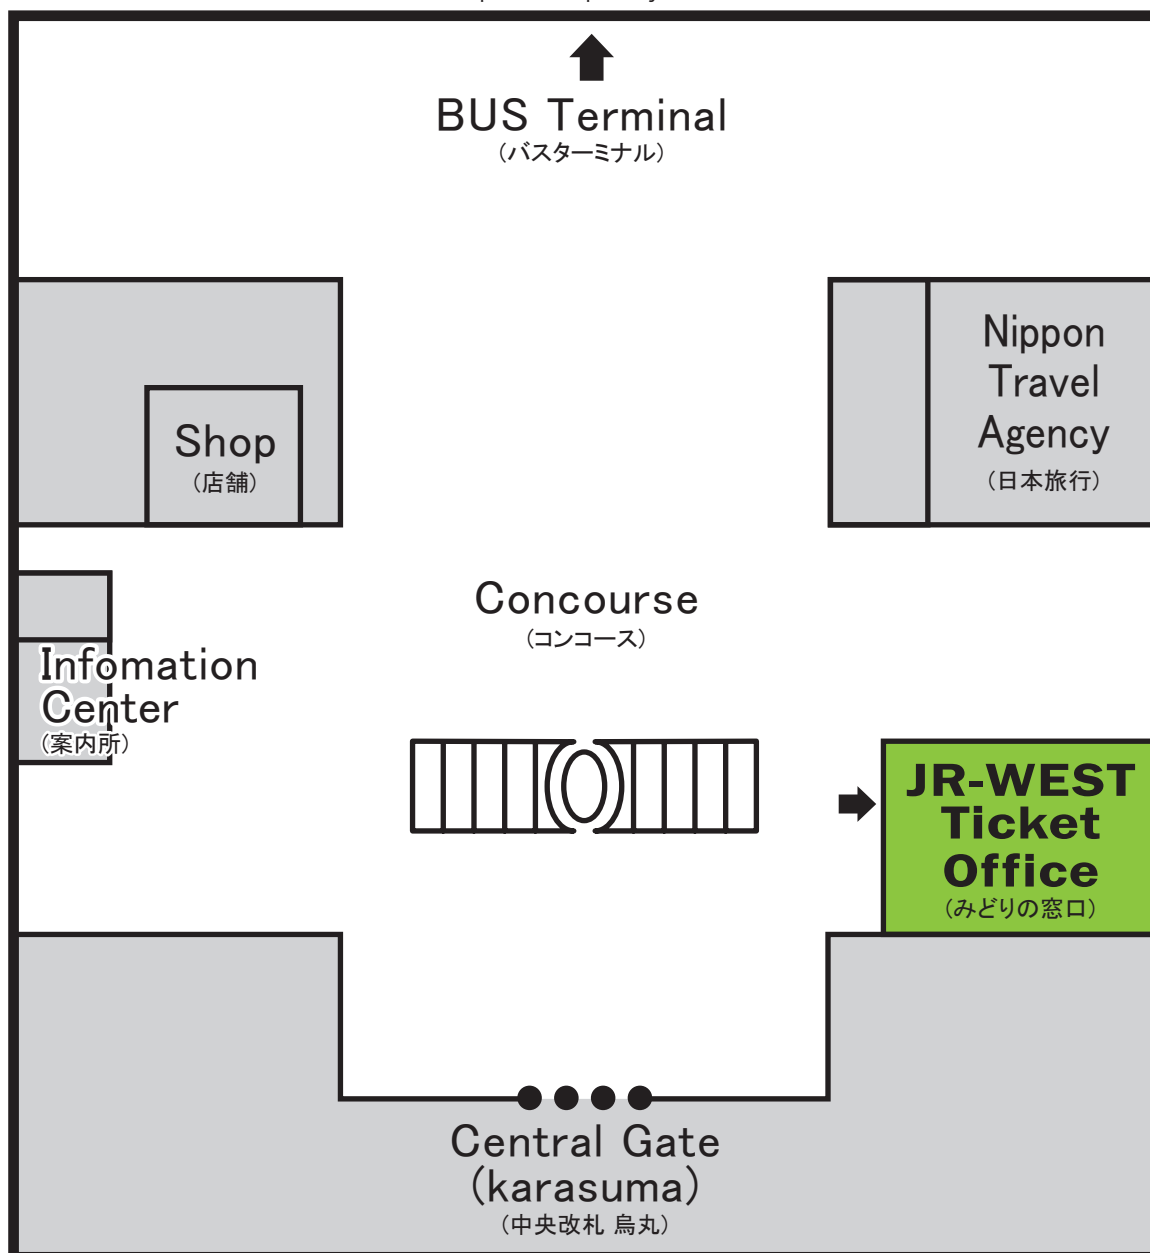

KYOTO STATION (京都駅)

Picked Up JR-WEST RAIL PASS

- [Kansai Area Pass] [Kansai WIDE Area Pass]
- [Kansai-Hiroshima Area Pass] [Sanyo-San'in Area Pass]
- [Kansai-Hokuriku Area Pass] [Hokuriku Area Pass]

* JR-WEST RAIL PASS can be picked up only from the JR-WEST Ticket Office.