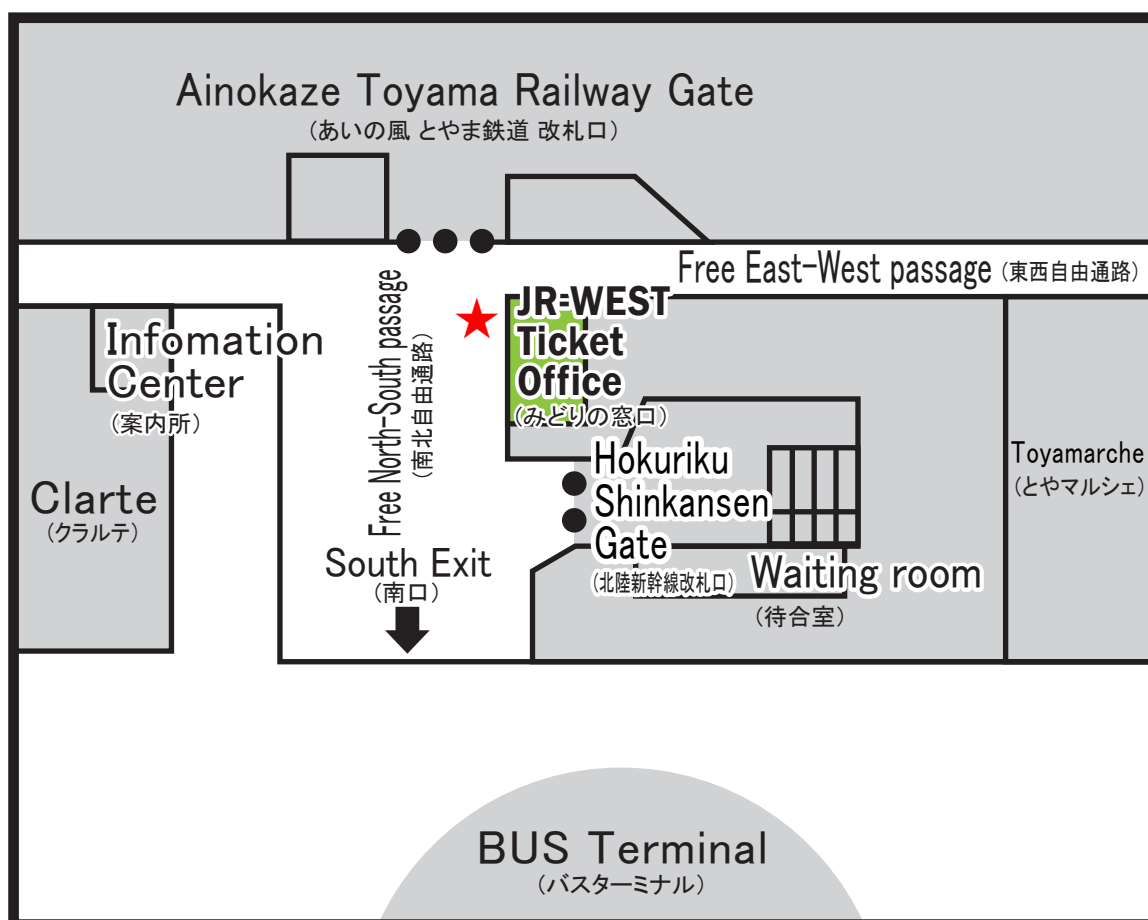

TOYAMA STATION (富山駅)

Picked Up JR-WEST RAIL PASS

[Kansai-Hokuriku Area Pass] [Hokuriku Area Pass]

* JR-WEST RAIL PASS can be picked up only from the JR-WEST Ticket Office.

■ Visit the official website for more information on JR-WEST RAIL PASS.
<http://www.westjr.co.jp/global/en/travel-information/pass/>