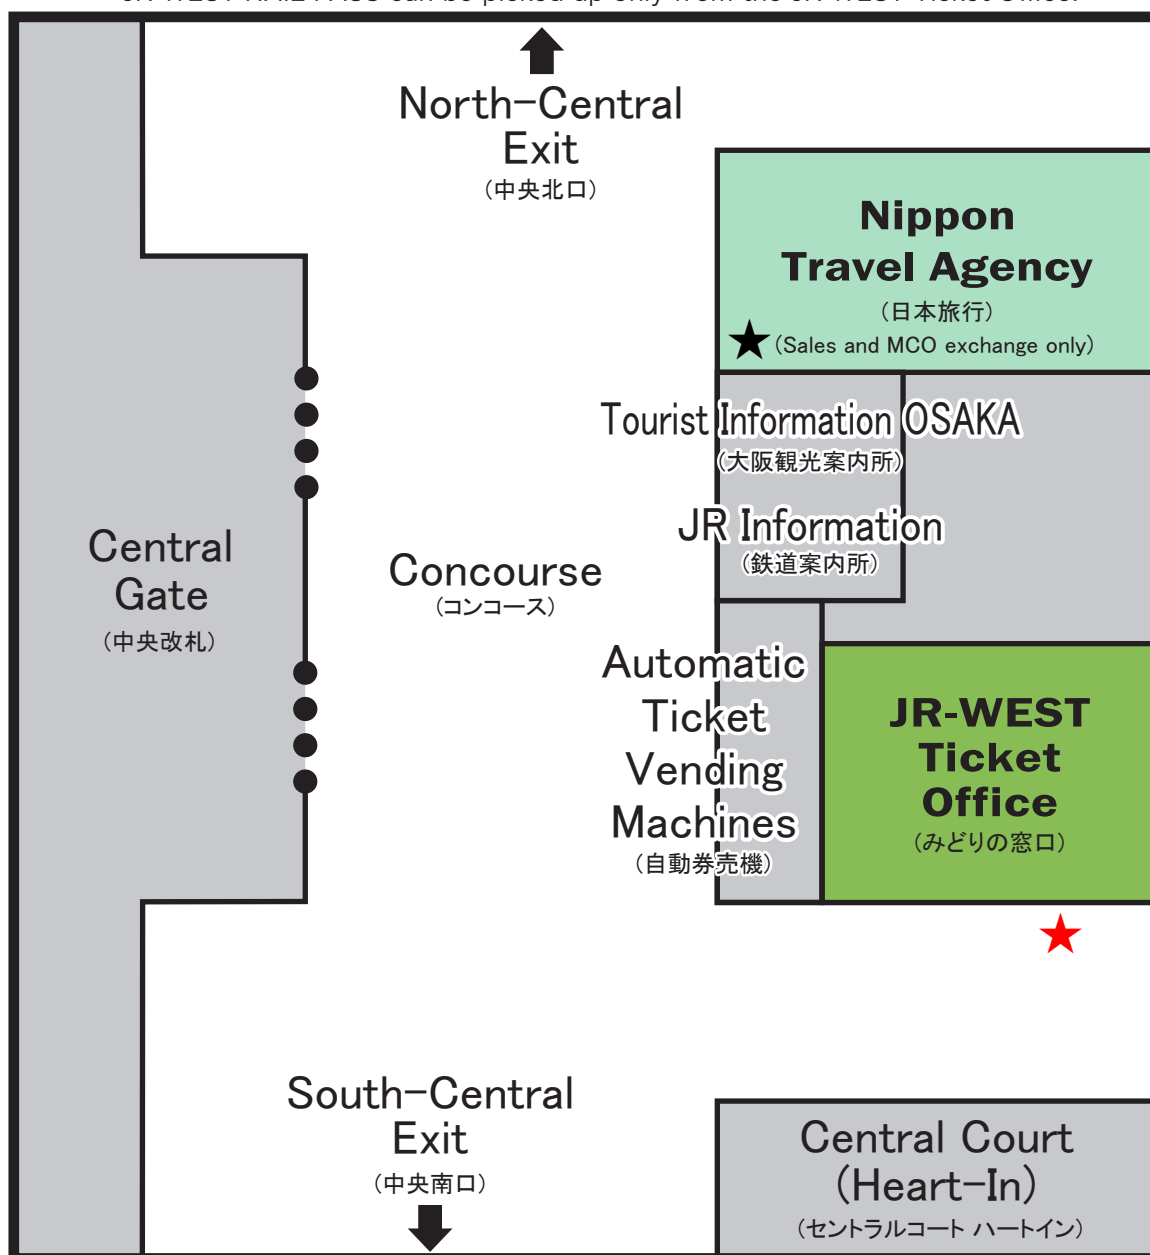

OSAKA STATION (大阪駅)

Picked Up JR-WEST RAIL PASS

- [Kansai Area Pass]
- [Kansai WIDE Area Pass]
- [Kansai-Hiroshima Area Pass]
- [Sanyo-San'in Area Pass]
- [Kansai-Hokuriku Area Pass]
- [Hokuriku Area Pass]
- [San'in-Okayama Area Pass]

* JR-WEST RAIL PASS can be picked up only from the JR-WEST Ticket Office.

■ Visit the official website for more information on JR-WEST RAIL PASS.
<http://www.westjr.co.jp/global/en/ticket/pass/>