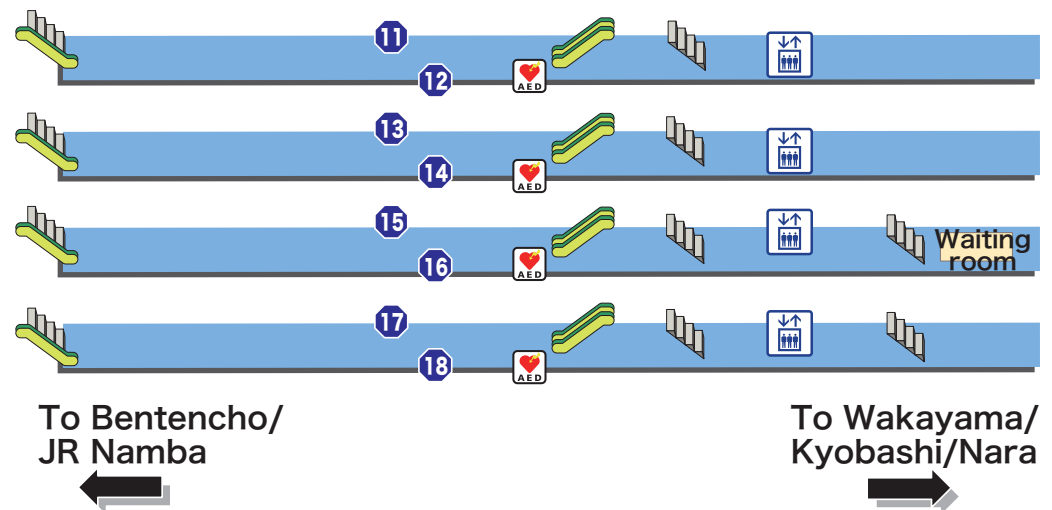

1F

Osaka Loop Line/ Kansai Main Line platforms

Explanation of icons

- | | | | | | | | | | |
|--|--|----------------------|-------------|-------------------------------|--------------|--------------------------|-------|------------------------------|-----------------------|
| JR Ticket Office (Midori-no-madoguchi) | Fare adjustment office | Nippon Travel Agency | Toilets | Wheelchair-accessible Toilets | Coin lockers | Buses | Taxis | Heart-in (convenience store) | Seven-Eleven Heart-in |
| Elevator | Automated external defibrillator (AED) | Track number | Ticket gate | Central Gate | Escalator | Free public wireless LAN | ATM | | |