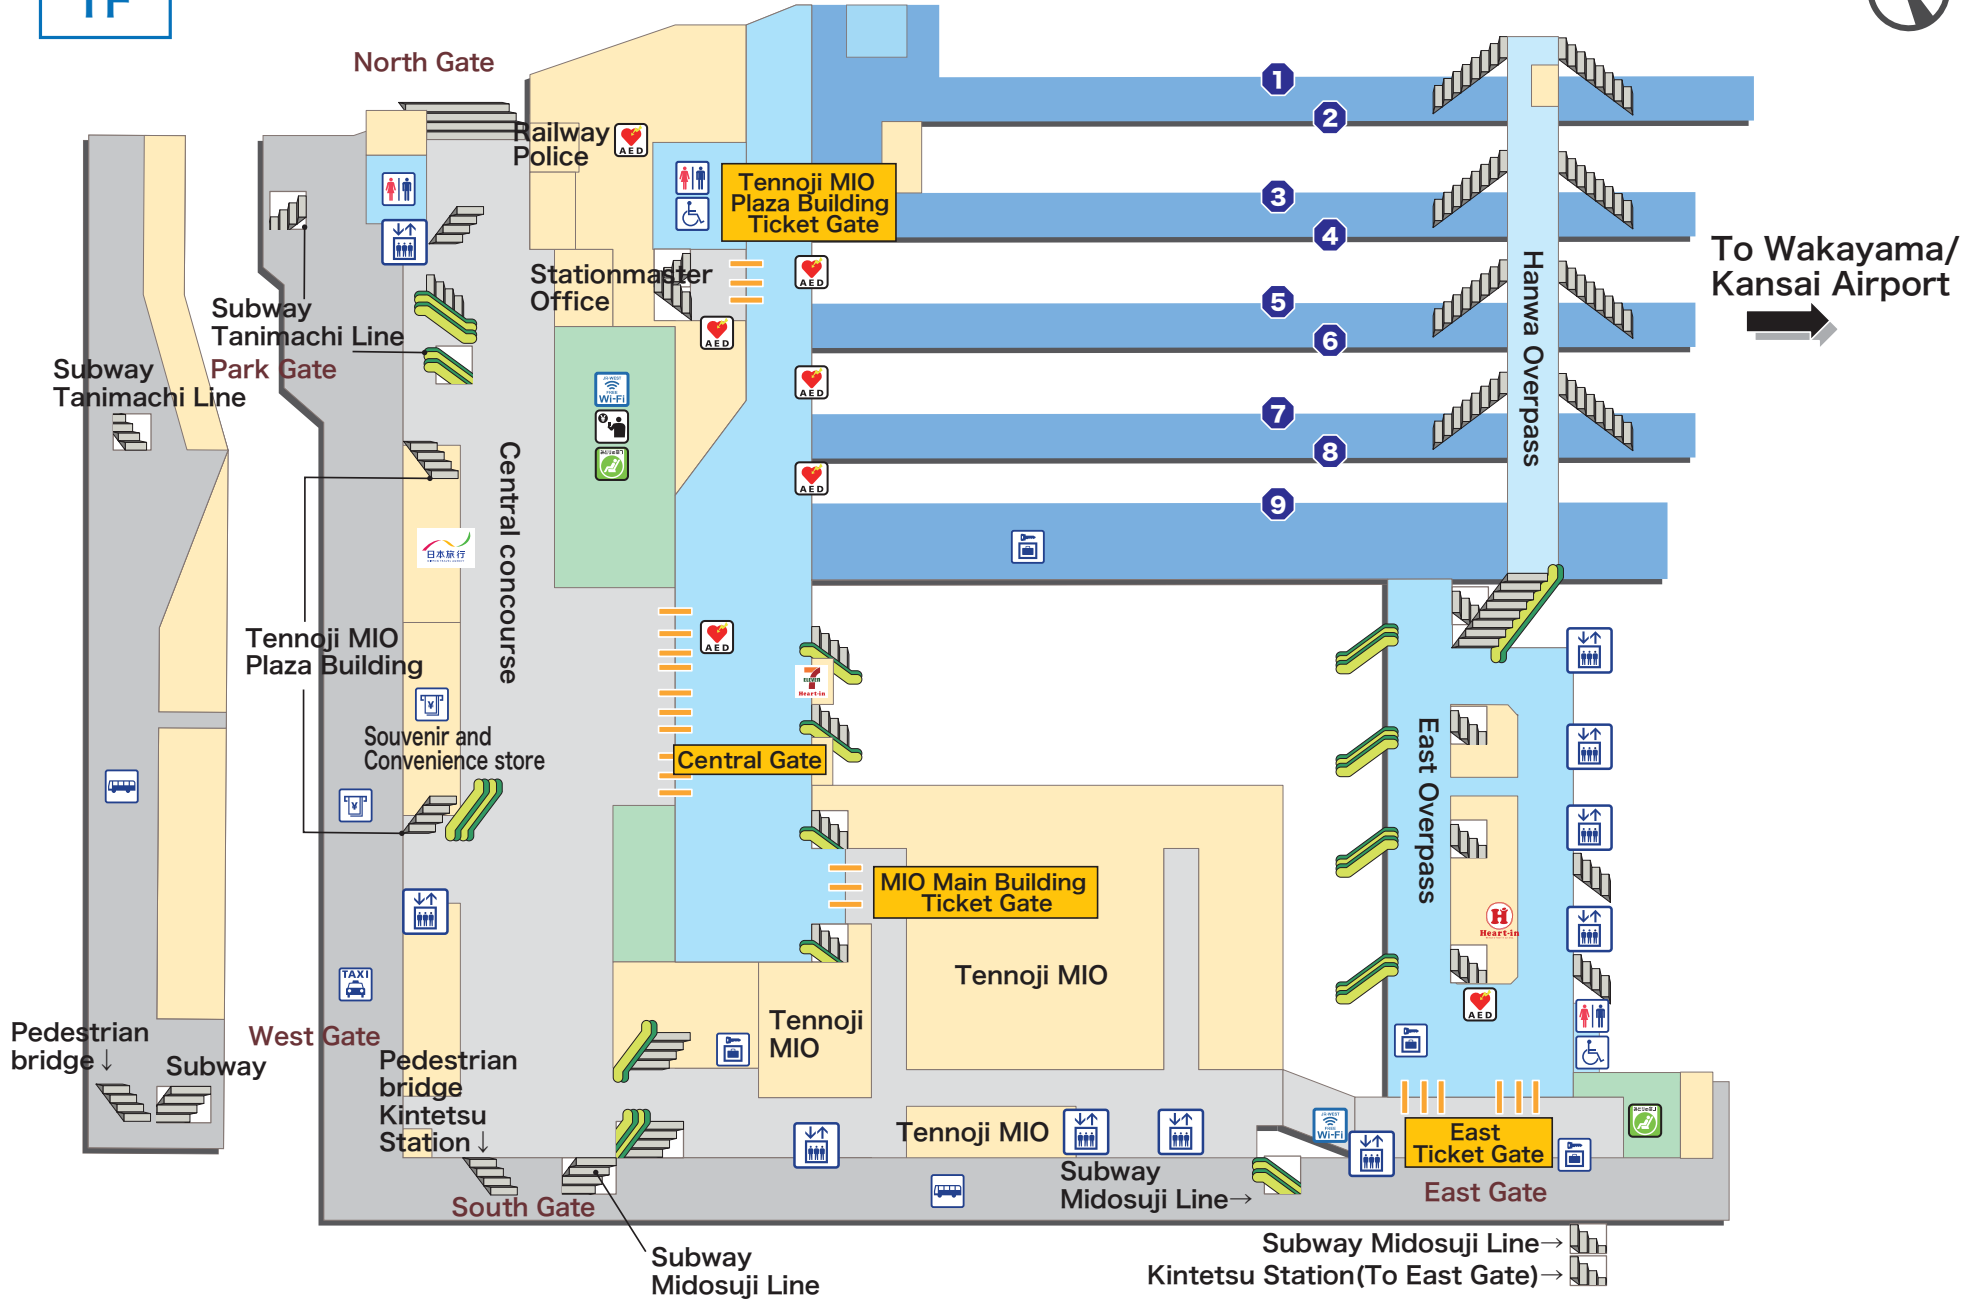

1F

Osaka Loop Line/ Kansai Main Line platforms

Explanation of icons

- | | | | | | | | | | |
|--|--|----------------------|-------------|-------------------------------|--------------|--------------------------|-------|------------------------------|-----------------------|
| JR Ticket Office (Midori-no-madoguchi) | Fare adjustment office | Nippon Travel Agency | Toilets | Wheelchair-accessible Toilets | Coin lockers | Buses | Taxis | Heart-in (convenience store) | Seven-Eleven Heart-in |
| Elevator | Automated external defibrillator (AED) | Track number | Ticket gate | Central Gate | Escalator | Free public wireless LAN | ATM | | |