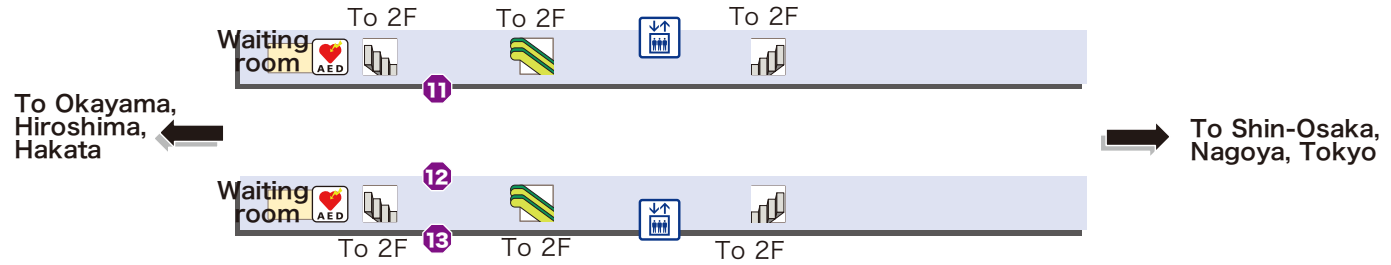

3F
Shinkansen
platforms

2F
Shinkansen
Transfer Gate

2F
Platforms

Explanation of icons

JR Ticket Office (Midori-no-madoguchi)	Ticket vending machine	Fare adjustment office	Nippon Travel Agency	Toilets	Wheelchair-accessible Toilets	Coin lockers	Buses	Taxis	Seven-Eleven Heart-in
Elevator	Automated external defibrillator (AED)	Information	Lost & Found	Track number	Ticket gate	Shinkansen/ conventional lines transfer ticket gate	Name of Ticket gate	Escalator	Free public wireless LAN