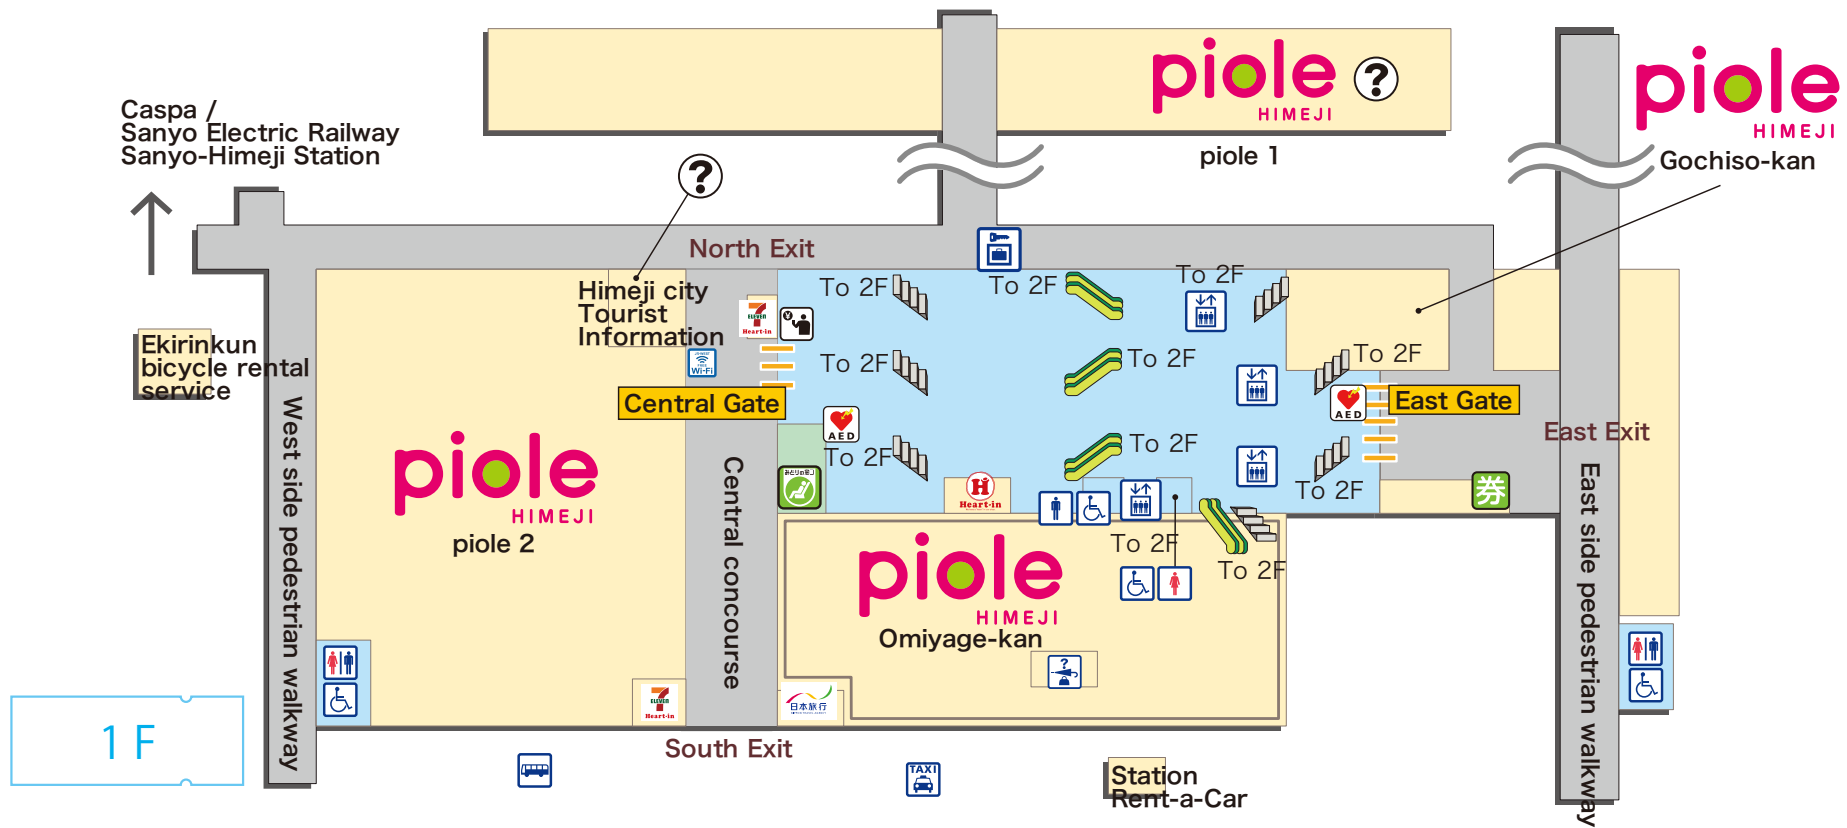

3F
Shinkansen
platforms

2F
Shinkansen
Transfer Gate

2F
Platforms

Explanation of icons

JR Ticket Office (Midori-no-madoguchi)	Ticket vending machine	Fare adjustment office	Nippon Travel Agency	Toilets	Wheelchair-accessible Toilets	Coin lockers	Buses	Taxis	Seven-Eleven Heart-in
Elevator	Automated external defibrillator (AED)	Information	Lost & Found	Track number	Ticket gate	Shinkansen/ conventional lines transfer ticket gate	Name of Ticket gate	Escalator	Free public wireless LAN