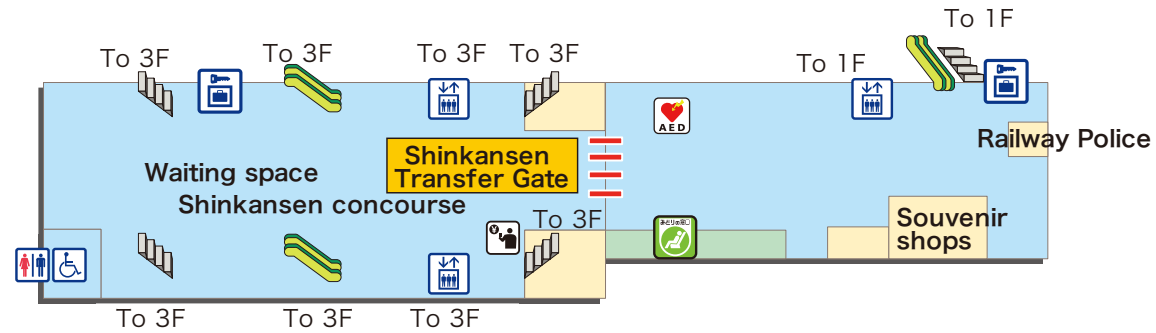

3F
Shinkansen
platforms

2F
Shinkansen
Transfer Gate

2F
Platforms

Explanation of icons

JR Ticket Office (Midori-no-madoguchi)	Ticket vending machine	Fare adjustment office	Nippon Travel Agency	Toilets	Wheelchair-accessible Toilets	Coin lockers	Buses	Taxis	Seven-Eleven Heart-in
Elevator	Automated external defibrillator (AED)	Information	Lost & Found	Track number	Ticket gate	Shinkansen/ conventional lines transfer ticket gate	Name of Ticket gate	Escalator	Free public wireless LAN