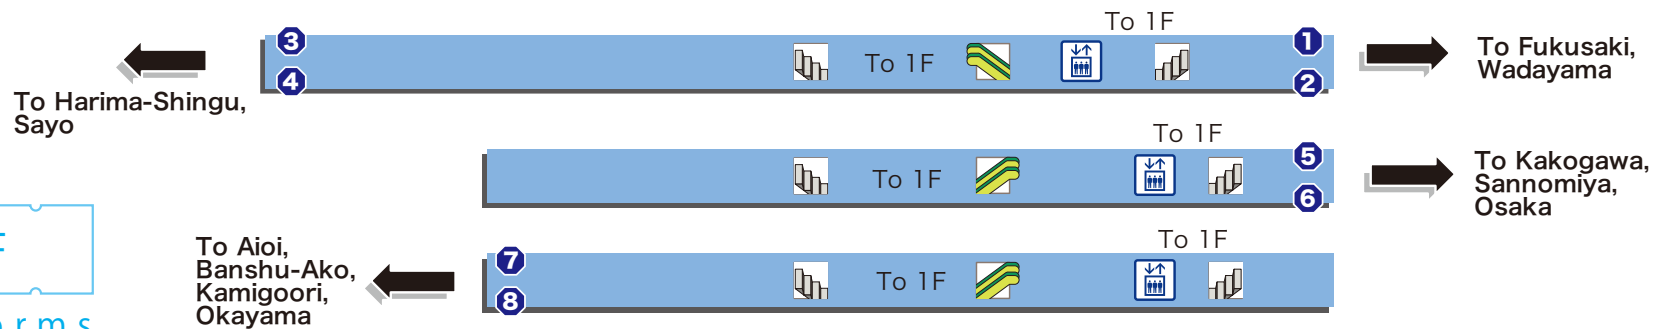

3F
Shinkansen
platforms

2F
Shinkansen
Transfer Gate

2F
Platforms

Explanation of icons

JR Ticket Office (Midori-no-madoguchi)	Ticket vending machine	Fare adjustment office	Nippon Travel Agency	Toilets	Wheelchair-accessible Toilets	Coin lockers	Buses	Taxis	Seven-Eleven Heart-in
Elevator	Automated external defibrillator (AED)	Information	Lost & Found	Track number	Ticket gate	Shinkansen/ conventional lines transfer ticket gate	Name of Ticket gate	Escalator	Free public wireless LAN