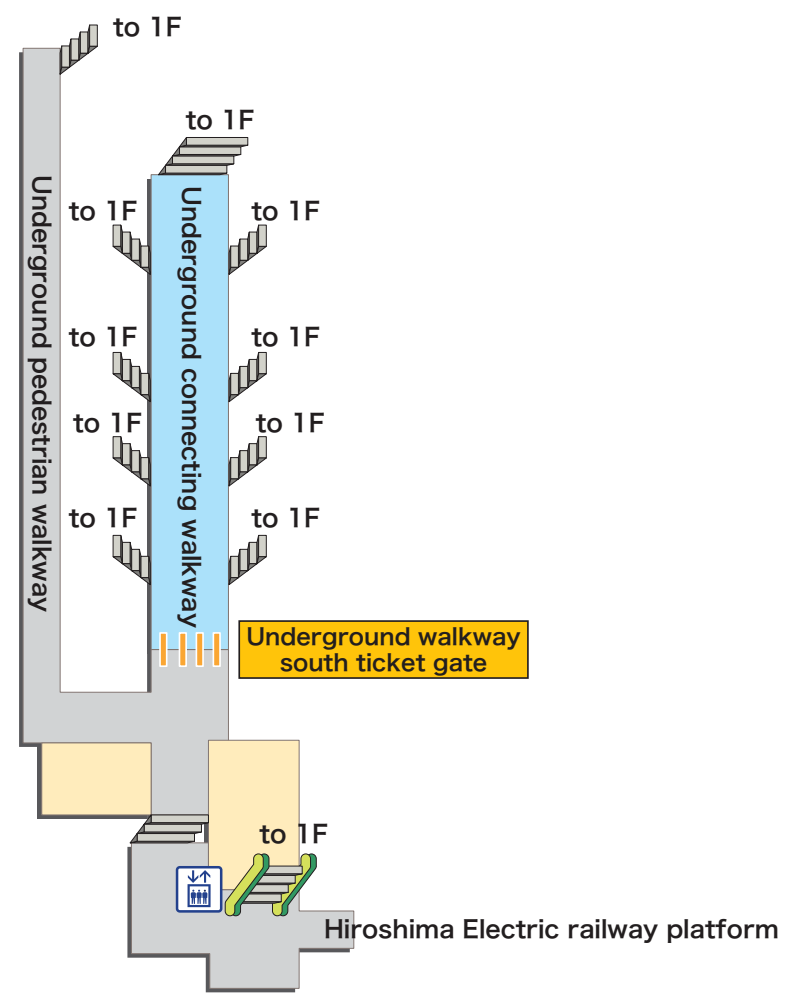

Explanation of icons

JR Ticket Office (Midori-no-madoguchi)	Ticket vending machine	Fare adjustment office	Nippon Travel Agency	Toilets	Wheelchair-accessible Toilets	Coin lockers	Buses	Taxis	Elevator	Automated external defibrillator (AED)
Information	Lost & Found	Track number	Ticket gate	Shinkansen/ conventional lines transfer ticket gate	Name of Ticket gate	Escalator	Free public wireless LAN			

B1F

Explanation of icons

- | | | | | | | | | | | | |
|--|---|---|---|--|--|---|--|--|---|---|--|
| 
JR Ticket Office
(Midori-no-madoguchi) | 
Ticket vending machine | 
Fare adjustment office | 
Nippon Travel Agency | 
Toilets | 
Wheelchair-accessible Toilets | 
Coin lockers | 
Buses | 
Taxis | 
Elevator | 
Automated external defibrillator (AED) | |
| 
Information | 
Lost & Found | 
Track number | 
Ticket gate | 
Shinkansen/
conventional lines
transfer ticket gate | 
Name of
Ticket gate | 
Escalator | 
Free public
wireless LAN | | | | |