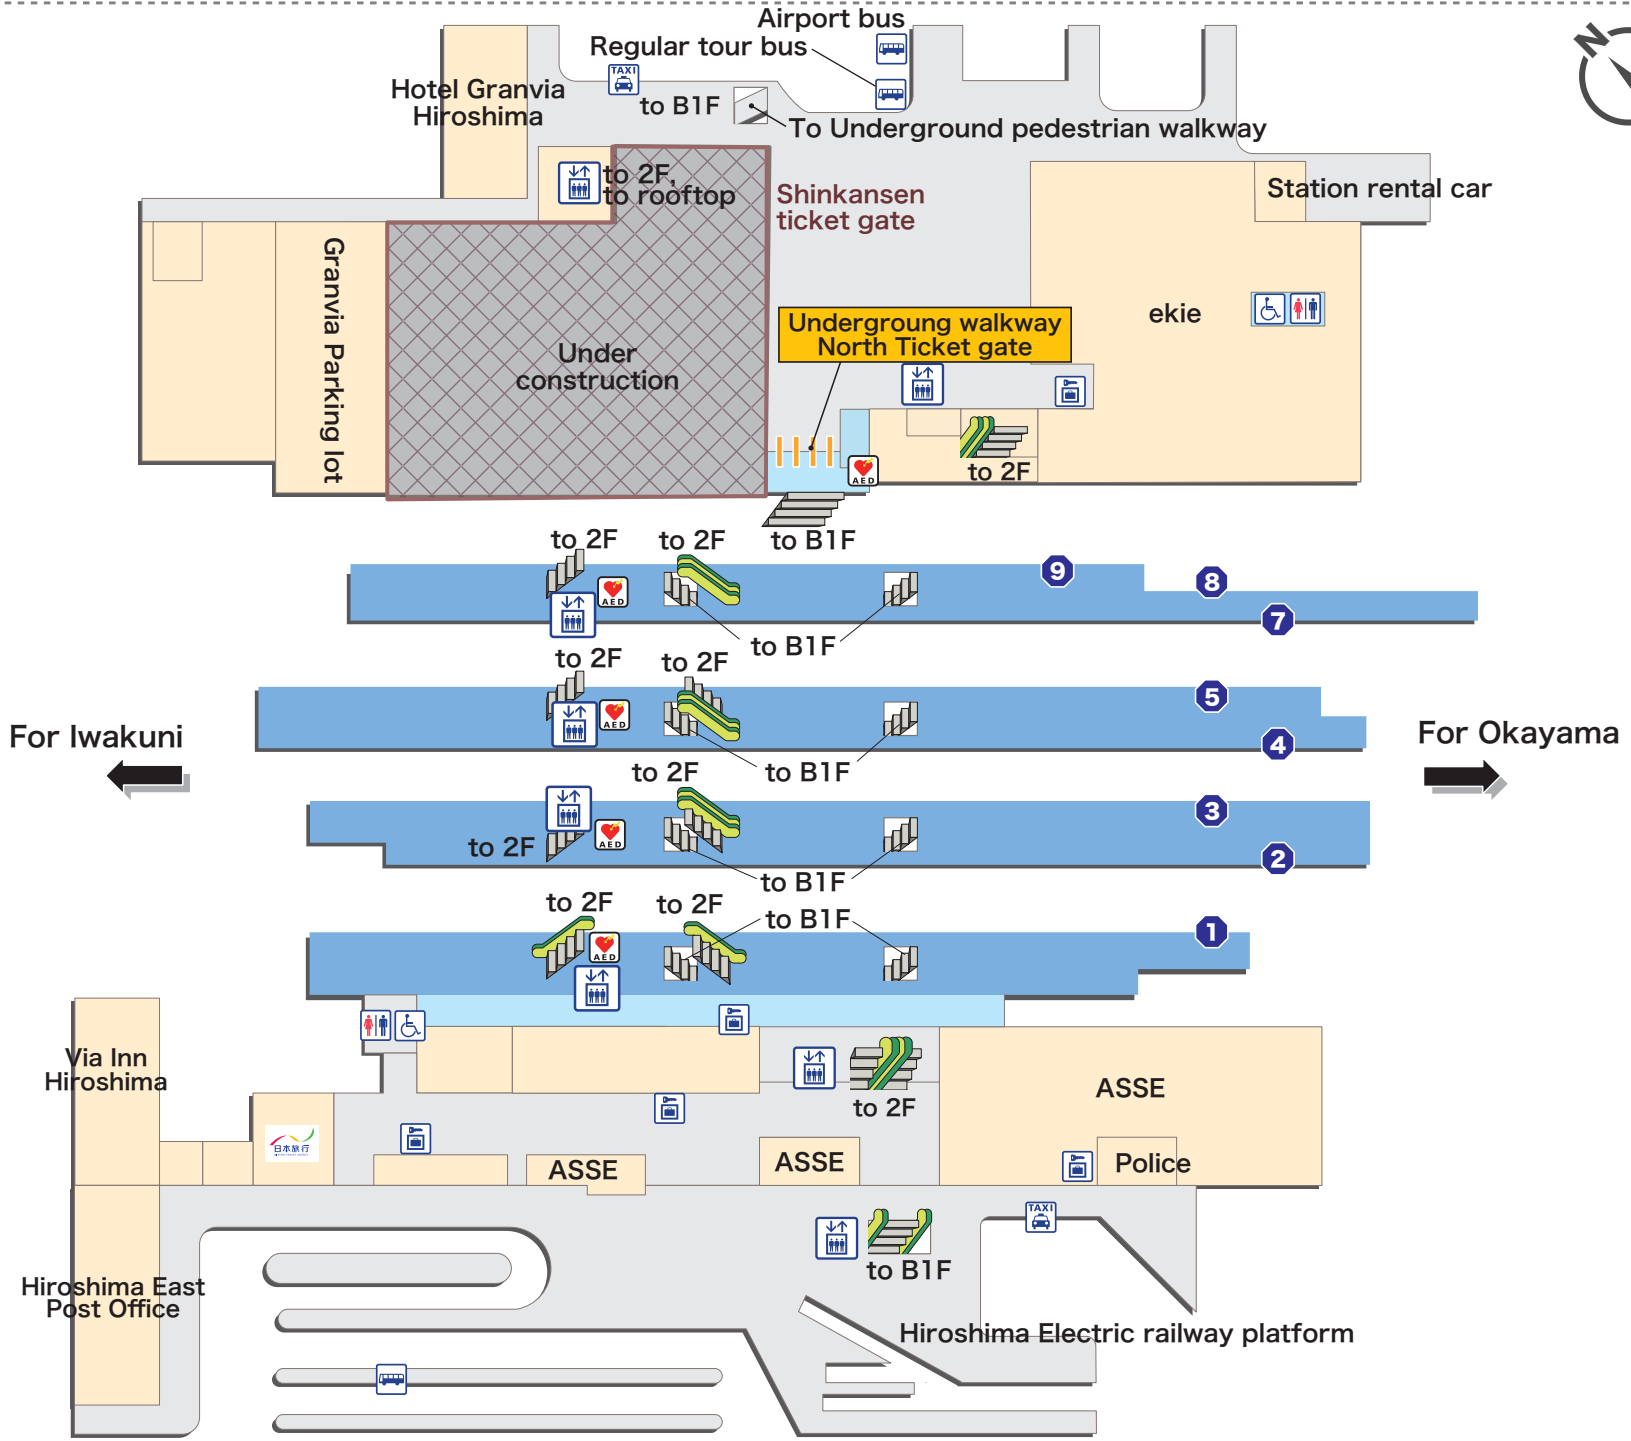

Explanation of icons

JR Ticket Office (Midori-no-madoguchi)	Ticket vending machine	Fare adjustment office	Nippon Travel Agency	Toilets	Wheelchair-accessible Toilets	Coin lockers	Buses	Taxis	Elevator	Automated external defibrillator (AED)
Information	Lost & Found	Track number	Ticket gate	Shinkansen/ conventional lines transfer ticket gate	Name of Ticket gate	Escalator	Free public wireless LAN			

B1F

Explanation of icons

- | | | | | | | | | | | | |
|--|---|---|---|--|--|---|--|--|---|---|--|
| 
JR Ticket Office
(Midori-no-madoguchi) | 
Ticket vending machine | 
Fare adjustment office | 
Nippon Travel Agency | 
Toilets | 
Wheelchair-accessible Toilets | 
Coin lockers | 
Buses | 
Taxis | 
Elevator | 
Automated external defibrillator (AED) | |
| 
Information | 
Lost & Found | 
Track number | 
Ticket gate | 
Shinkansen/
conventional lines
transfer ticket gate | 
Name of
Ticket gate | 
Escalator | 
Free public
wireless LAN | | | | |