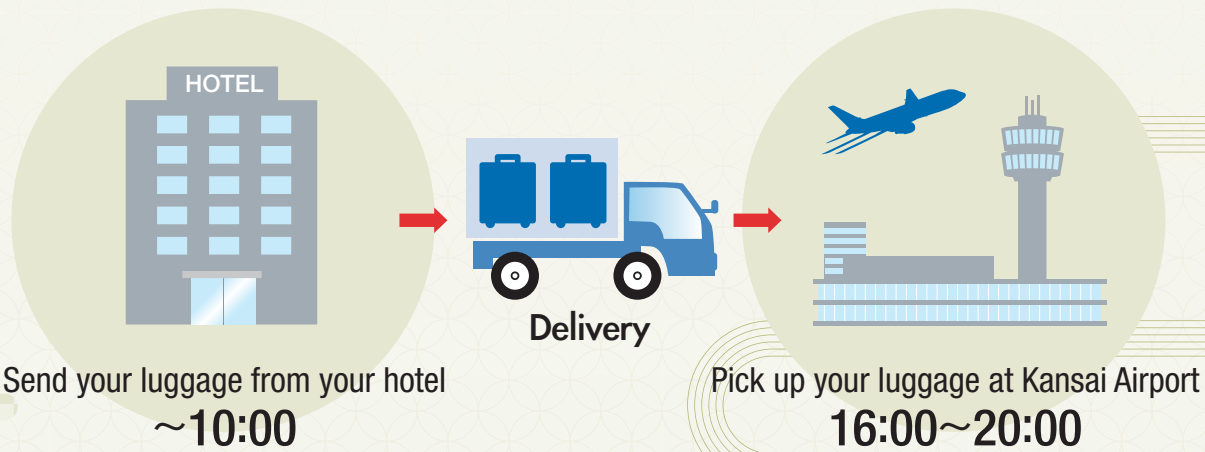

Baggage Delivery Service

Delivery Fee
2,000 Yen/Items

Hotels in Kyoto City

Kansai International Airport

Enjoy Japan even more with “Hands-Free Travel”!

After checking out from the hotel, “I still wanna do some shopping or sightseeing first, then go to airport. but my baggage is too heavy for me to carry.”

It is hard to move again after I left my baggage at airport.

“Crösta” the Baggage Delivery Service

can help you to solve those problems.

We can help you to send your baggage from your hotel to airport.

Crösta 京都 Open 8:00 am
Close 20:00 pm