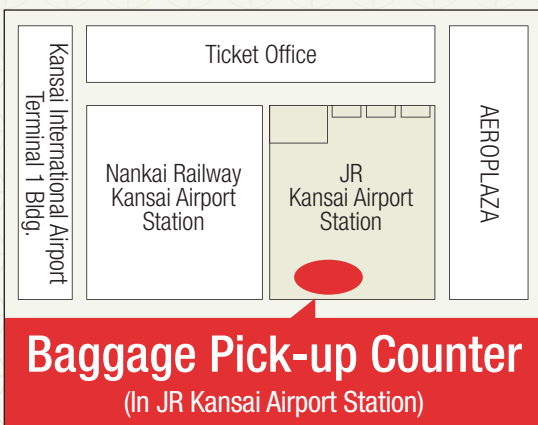

Crösta 京都 Open 8:00 am
Close 20:00 pm

TEL 075-352-5437

■ Items that cannot be delivered:

- An item over 2 meters in length or over 30 kilograms.
- Valuable item, Precision Instrument (such as personal computer, digital cameras, tablet-type device etc.).
- Fragile articles, live animals, hazardous materials, perishable goods etc.
- Container with liquid such as bottled water or other drinks.
- Items specifically determined to be unacceptable by staffs.