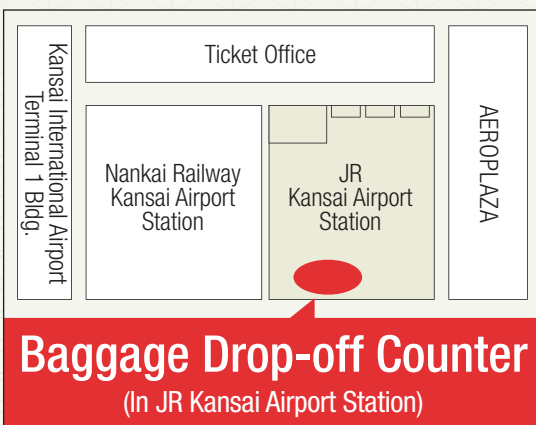

Baggage Delivery Service

Delivery Fee
2,000 Yen/Items

Kansai International Airport

Hotels in Kyoto City

Enjoy Japan even more with “Hands-Free Travel”!

After arriving at Kansai Airport, “I wanna go for a sightseeing before heading to hotel. But, this big and heavy baggage is really inconvenient.” Even though I could go to hotel to left my baggage there, but it is too early to check in or too far to get there.

“Crosta” the Baggage Delivery Service

can help you to solve those problems.

We can help you to send your baggage from the airport to your hotel.

※For more information please contact our reception counter.