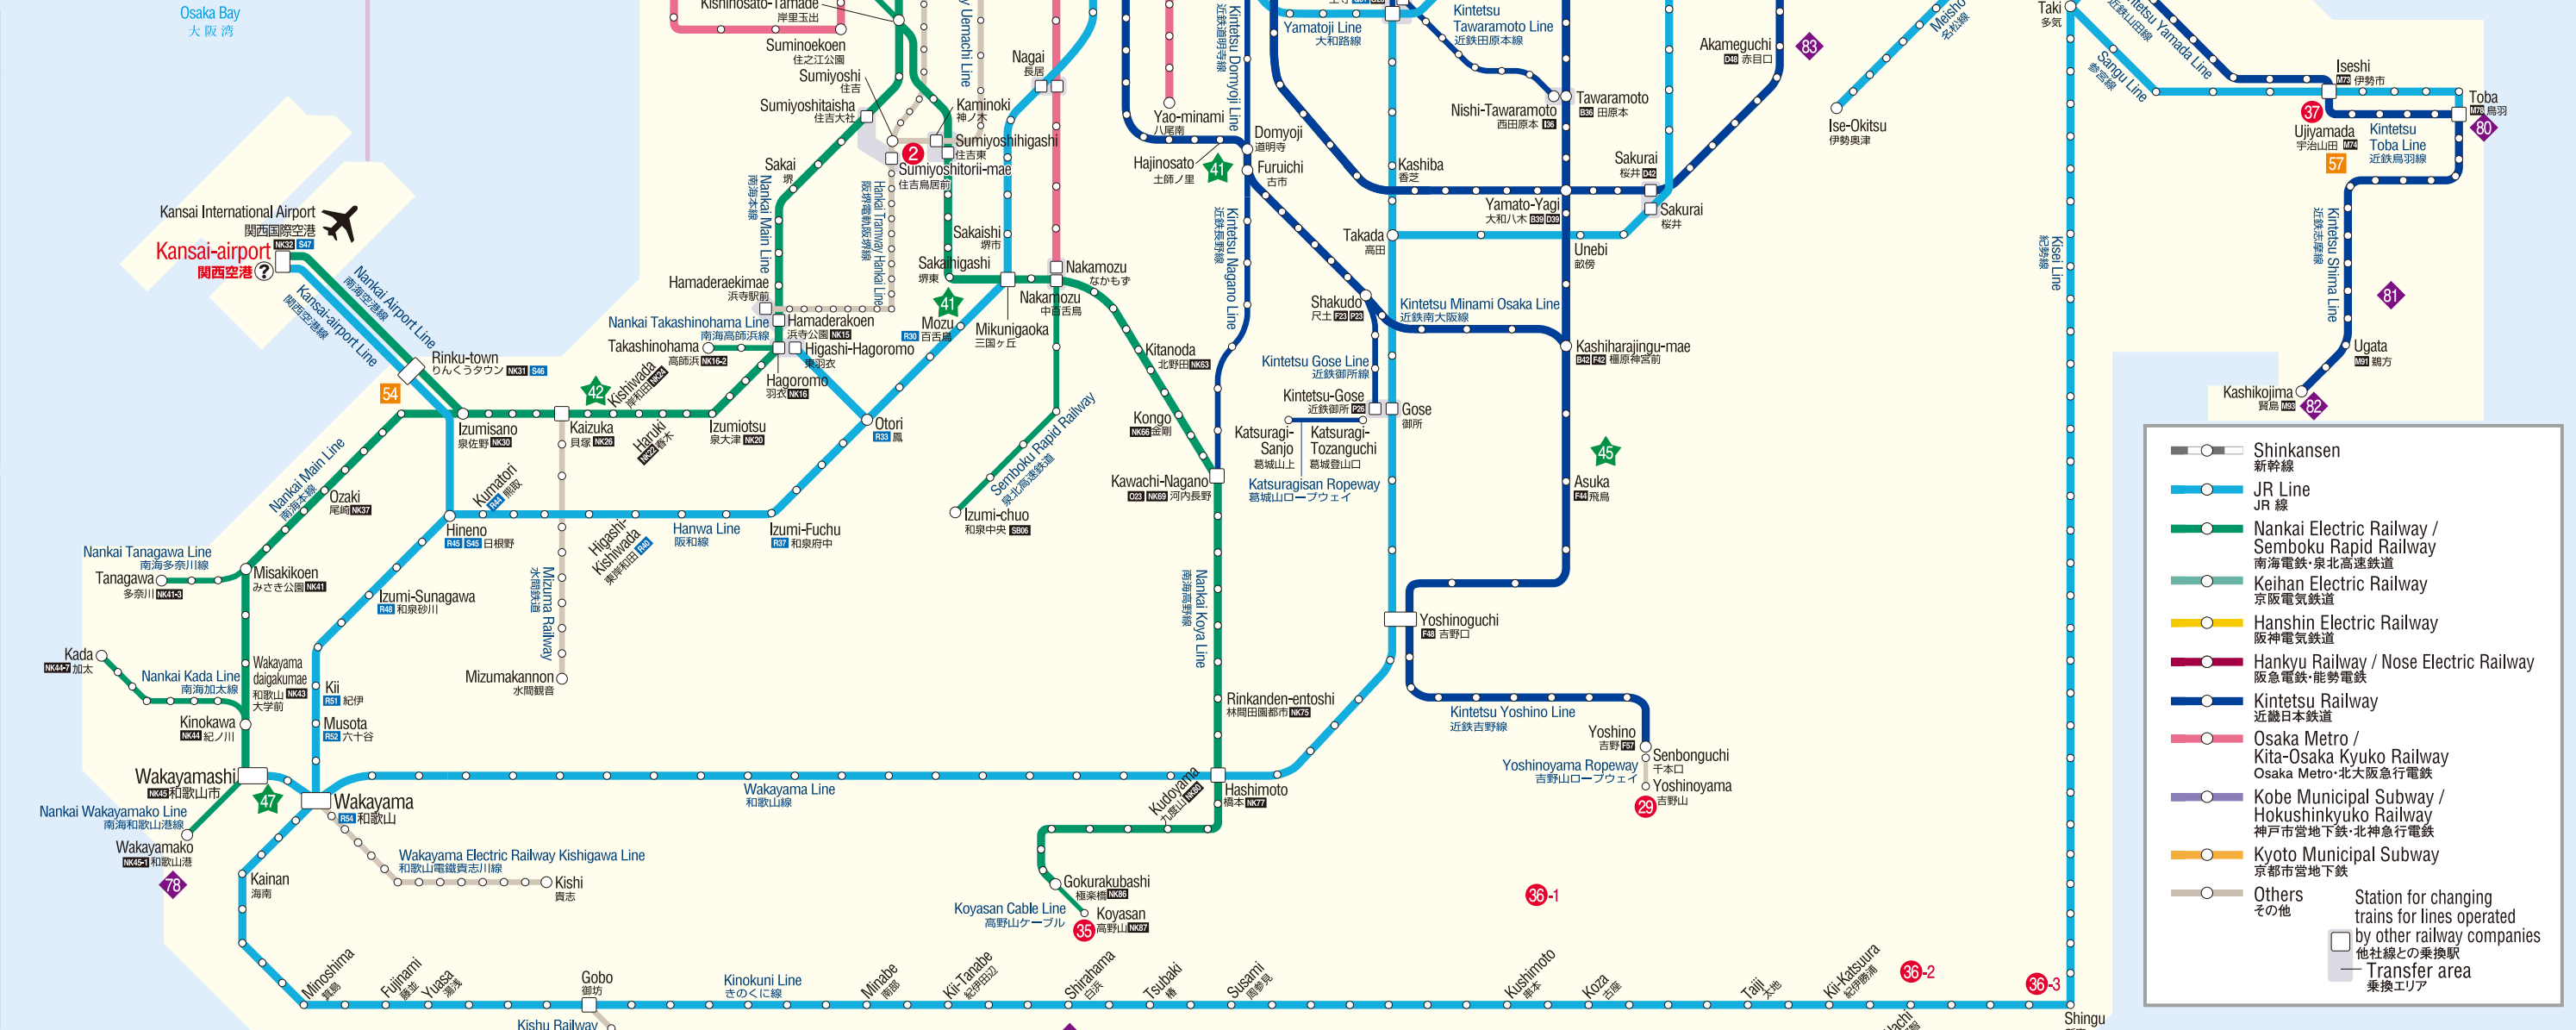

Map of the Kansai International Airport International Arrivals Lobby
 関西国際空港国際線到着ロビー案内図

Official Websites of Railway Companies ■各電鉄会社へのお問合せURL

JR WEST JR西日本	https://www.westjr.co.jp/global/en/
Nankai Electric Railway 南海電鉄	https://www.howto-osaka.com/
Semboku Rapid Railway 泉北高速鉄道	http://www.semboku.jp/
Keihan Electric Railway 京阪電気鉄道	http://www.keihan.co.jp/travel/en/
Hanshin Electric Railway 阪神電気鉄道	http://www.hanshin.co.jp/global/en/
Hankyu Railway 阪急電鉄	http://www.hankyu.co.jp/global/en/
Nose Electric Railway 能勢電鉄	http://noseden.hankyu.co.jp/
Kintetsu Railway 近畿日本鉄道	https://www.kintetsu.co.jp/foreign/english/index.html
Osaka Metro	http://www.osakametro.co.jp/
Kita-Osaka Kyuko Railway 北大阪急行電鉄	http://www.kita-kyu.co.jp/en/
Kobe Municipal Subway 神戸市営地下鉄	http://www.city.kobe.lg.jp/life/access/transport/
Hokushinkyu Railway 北神急行電鉄	http://www.hokushinkyu.co.jp/
Kyoto Municipal Subway 京都市営地下鉄	http://www.2.city.kyoto.lg.jp/koho/eng/index.html
Kansai International Airport 関西国際空港	http://www.kansai-airport.or.jp/en/index.asp

Legend for railway lines and stations:

- Shinkansen (新幹線)
- JR Line (JR線)
- Nankai Electric Railway / Semboku Rapid Railway (南海電鉄・泉北高速鉄道)
- Keihan Electric Railway (京阪電気鉄道)
- Hanshin Electric Railway (阪神電気鉄道)
- Hankyu Railway / Nose Electric Railway (阪急電鉄・能勢電鉄)
- Kintetsu Railway (近畿日本鉄道)
- Osaka Metro / Kita-Osaka Kyuko Railway (Osaka Metro・北大阪急行電鉄)
- Kobe Municipal Subway / Hokushinkyu Railway (神戸市営地下鉄・北神急行電鉄)
- Kyoto Municipal Subway (京都市営地下鉄)
- Others (その他)

Station for changing trains for lines operated by other railway companies (他社線との乗換え)

Transfer area (乗換エリア)