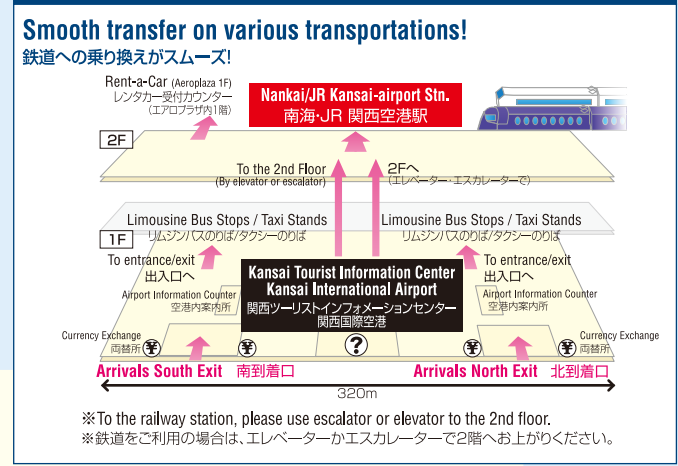

Map of the Kansai International Airport International Arrivals Lobby
 関西国際空港国際線到着ロビー案内図

Official Websites of Railway Companies ■各電鉄会社へのお問合せURL

JR WEST JR西日本	https://www.westjr.co.jp/global/en/
Nankai Electric Railway 南海電鉄	https://www.howto-osaka.com/
Semboku Rapid Railway 泉北高速鉄道	http://www.semboku.jp/
Keihan Electric Railway 京阪電気鉄道	http://www.keihan.co.jp/travel/en/
Hanshin Electric Railway 阪神電気鉄道	http://www.hanshin.co.jp/global/en/
Hankyu Railway 阪急電鉄	http://www.hankyu.co.jp/global/en/
Nose Electric Railway 能勢電鉄	http://noseden.hankyu.co.jp/
Kintetsu Railway 近畿日本鉄道	https://www.kintetsu.co.jp/foreign/english/index.html
Osaka Metro	http://www.osakametro.co.jp/
Kita-Osaka Kyuko Railway 北大阪急行電鉄	http://www.kita-kyu.co.jp/en/
Kobe Municipal Subway 神戸市営地下鉄	http://www.city.kobe.lg.jp/life/access/transport/
Hokushinkyu Railway 北神急行電鉄	http://www.hokushinkyu.co.jp/
Kyoto Municipal Subway 京都市営地下鉄	http://www.2.city.kyoto.lg.jp/koho/eng/index.html
Kansai International Airport 関西国際空港	http://www.kansai-airport.or.jp/en/index.asp

Legend for railway lines and stations:

- Shinkansen (新幹線)
- JR Line (JR線)
- Nankai Electric Railway / Semboku Rapid Railway (南海電鉄・泉北高速鉄道)
- Keihan Electric Railway (京阪電気鉄道)
- Hanshin Electric Railway (阪神電気鉄道)
- Hankyu Railway / Nose Electric Railway (阪急電鉄・能勢電鉄)
- Kintetsu Railway (近畿日本鉄道)
- Osaka Metro / Kita-Osaka Kyuko Railway (Osaka Metro・北大阪急行電鉄)
- Kobe Municipal Subway / Hokushinkyu Railway (神戸市営地下鉄・北神急行電鉄)
- Kyoto Municipal Subway (京都市営地下鉄)
- Others (その他)

Station for changing trains for lines operated by other railway companies (他社線との乗換え)

Transfer area (乗換エリア)