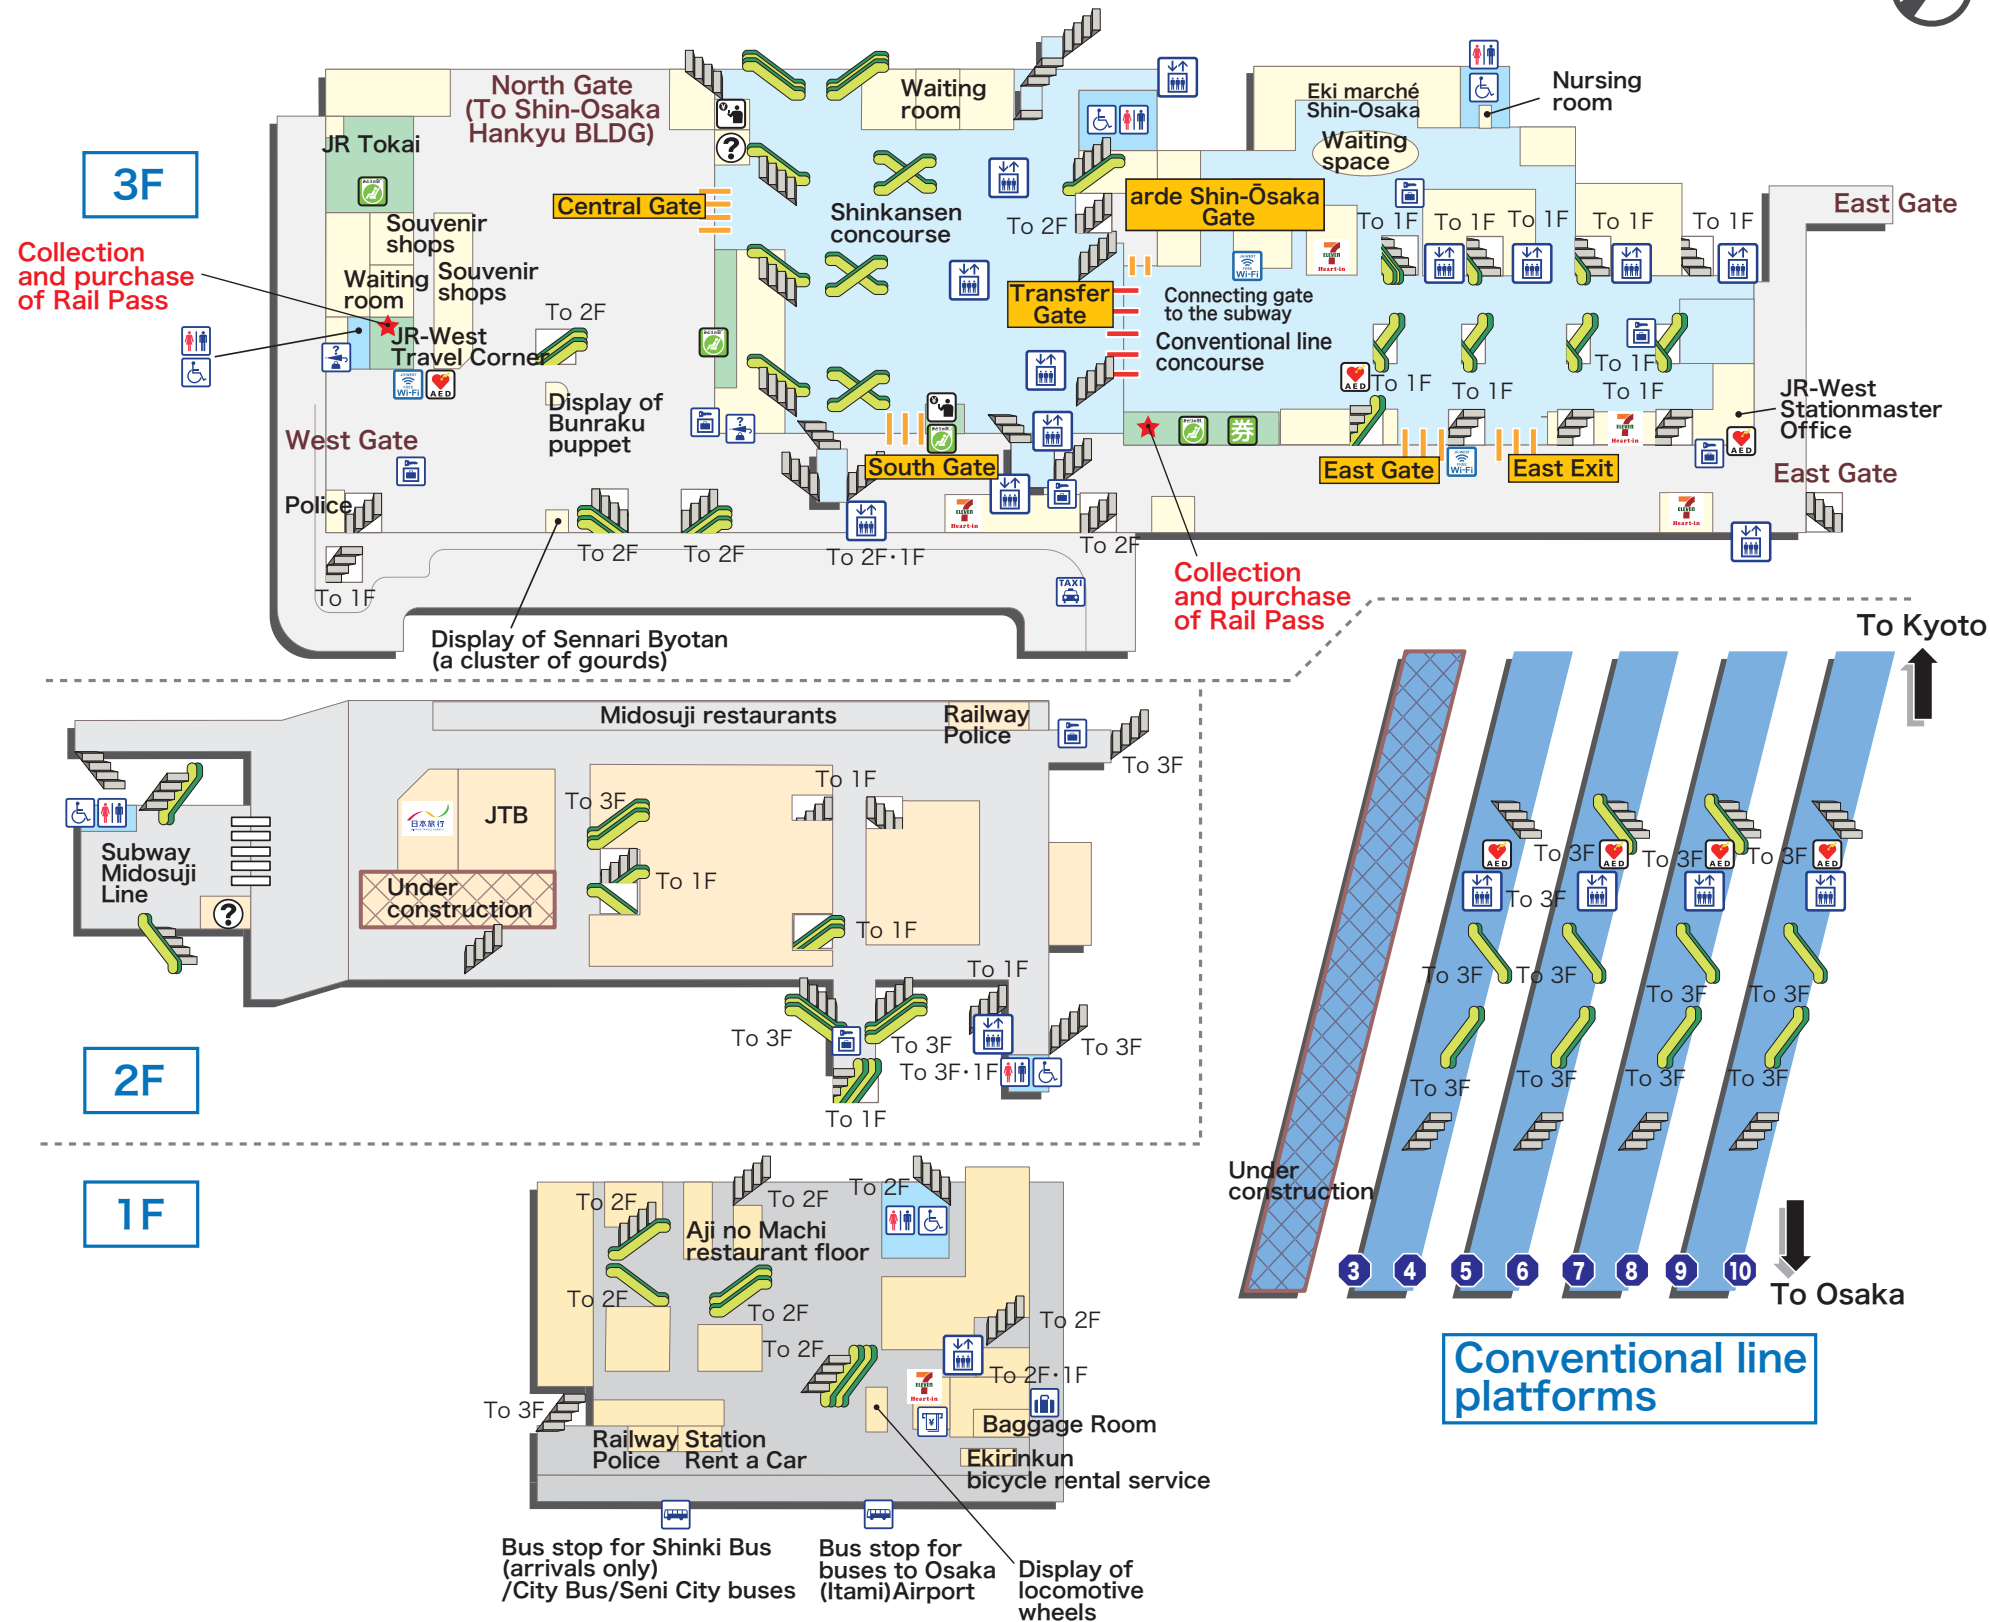

### Explanation of icons

- |  |                        |                        |                      |              |                               |  |              |           |                          |          |
|--|------------------------|------------------------|----------------------|--------------|-------------------------------|--|--------------|-----------|--------------------------|----------|
| JR Ticket Office (Midori-no-madoguchi) | Ticket vending machine | Fare adjustment office | Nippon Travel Agency | Toilets      | Wheelchair-accessible Toilets | Coin lockers                                       | Buses        | Taxis     | Seven-Eleven Heart-in    | Elevator |
| Automated external defibrillator (AED) | Information            | Baggage Room           | Lost & Found         | Track number | Ticket gate                   | Shinkansen/conventional lines transfer ticket gate | Central Gate | Escalator | Free public wireless LAN |          |

Passengers may go from the Shinkansen concourse to the platform for track number 20 via elevator.