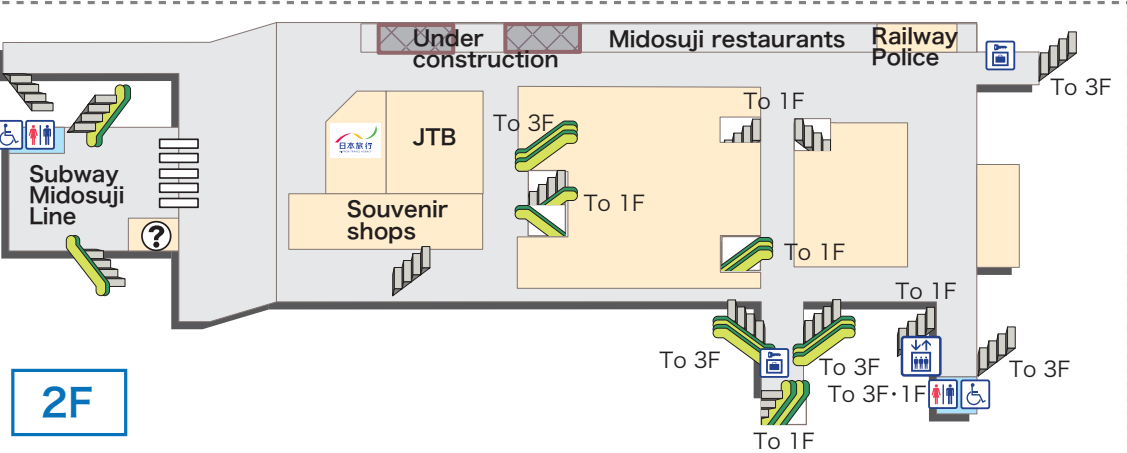

### Explanation of icons

- |  |                        |                        |                      |              |                               |  |              |           |                          |          |
|--|------------------------|------------------------|----------------------|--------------|-------------------------------|--|--------------|-----------|--------------------------|----------|
| JR Ticket Office (Midori-no-madoguchi) | Ticket vending machine | Fare adjustment office | Nippon Travel Agency | Toilets      | Wheelchair-accessible Toilets | Coin lockers                                       | Buses        | Taxis     | Seven-Eleven Heart-in    | Elevator |
| Automated external defibrillator (AED) | Information            | Baggage Room           | Lost & Found         | Track number | Ticket gate                   | Shinkansen/conventional lines transfer ticket gate | Central Gate | Escalator | Free public wireless LAN |          |

Passengers may go from the Shinkansen concourse to the platform for track number 20 via elevator.

3F

Travel Service Center SHIN-OSAKA

2F

1F