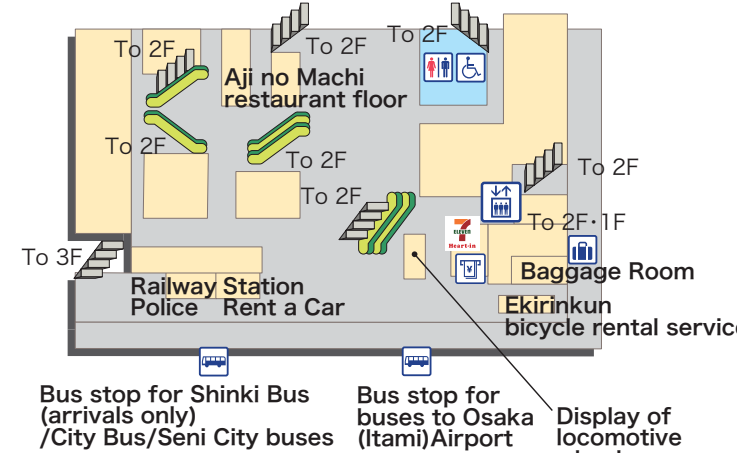

### Explanation of icons

- |  |                        |                        |                      |              |                               |  |              |           |                          |          |
|--|------------------------|------------------------|----------------------|--------------|-------------------------------|--|--------------|-----------|--------------------------|----------|
| JR Ticket Office (Midori-no-madoguchi) | Ticket vending machine | Fare adjustment office | Nippon Travel Agency | Toilets      | Wheelchair-accessible Toilets | Coin lockers                                       | Buses        | Taxis     | Seven-Eleven Heart-in    | Elevator |
| Automated external defibrillator (AED) | Information            | Baggage Room           | Lost & Found         | Track number | Ticket gate                   | Shinkansen/conventional lines transfer ticket gate | Central Gate | Escalator | Free public wireless LAN |          |

Passengers may go from the Shinkansen concourse to the platform for track number 20 via elevator.

3F

Travel Service Center SHIN-OSAKA

2F

1F