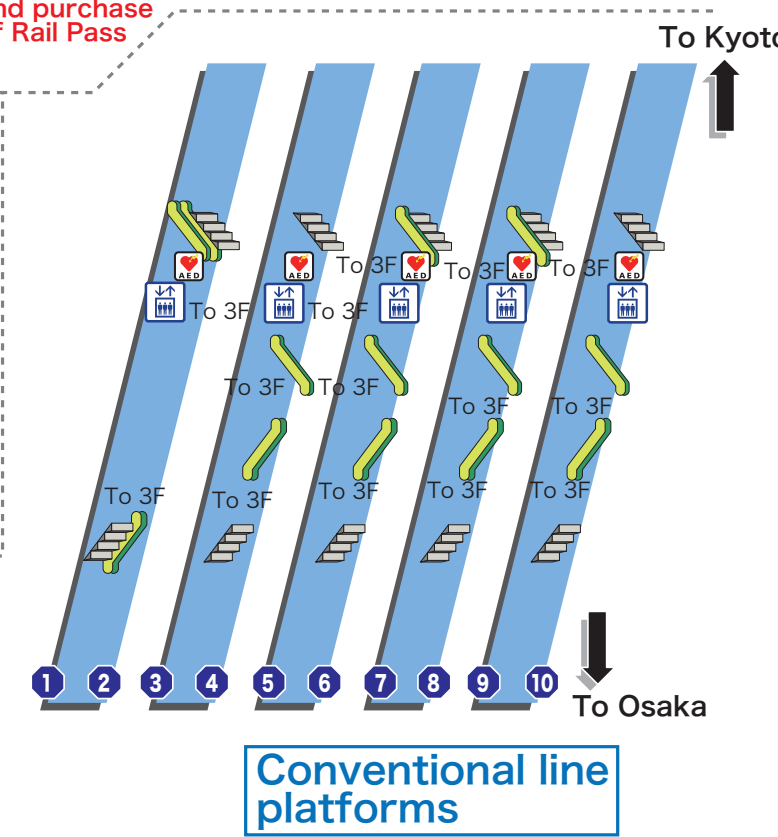

### Explanation of icons

- |  |                        |                        |                      |              |                               |  |              |           |                          |          |
|--|------------------------|------------------------|----------------------|--------------|-------------------------------|--|--------------|-----------|--------------------------|----------|
| JR Ticket Office (Midori-no-madoguchi) | Ticket vending machine | Fare adjustment office | Nippon Travel Agency | Toilets      | Wheelchair-accessible Toilets | Coin lockers                                       | Buses        | Taxis     | Seven-Eleven Heart-in    | Elevator |
| Automated external defibrillator (AED) | Information            | Baggage Room           | Lost & Found         | Track number | Ticket gate                   | Shinkansen/conventional lines transfer ticket gate | Central Gate | Escalator | Free public wireless LAN |          |

Passengers may go from the Shinkansen concourse to the platform for track number 20 via elevator.

3F

Travel Service Center SHIN-OSAKA

2F

1F