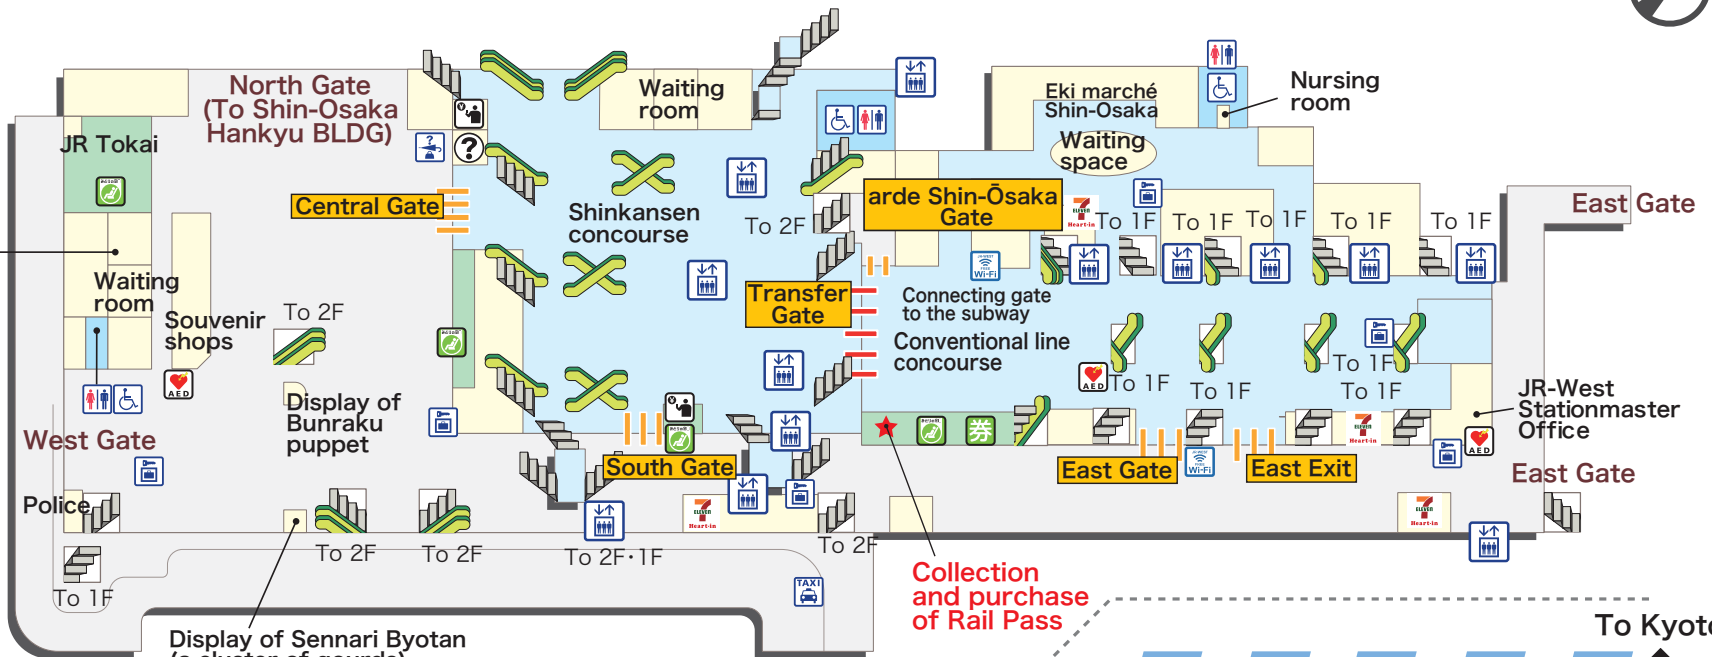

### Explanation of icons

- |  |                        |                        |                      |              |                               |  |              |           |                          |          |
|--|------------------------|------------------------|----------------------|--------------|-------------------------------|--|--------------|-----------|--------------------------|----------|
| JR Ticket Office (Midori-no-madoguchi) | Ticket vending machine | Fare adjustment office | Nippon Travel Agency | Toilets      | Wheelchair-accessible Toilets | Coin lockers                                       | Buses        | Taxis     | Seven-Eleven Heart-in    | Elevator |
| Automated external defibrillator (AED) | Information            | Baggage Room           | Lost & Found         | Track number | Ticket gate                   | Shinkansen/conventional lines transfer ticket gate | Central Gate | Escalator | Free public wireless LAN |          |

Passengers may go from the Shinkansen concourse to the platform for track number 20 via elevator.

3F

Travel Service Center SHIN-OSAKA

2F

1F