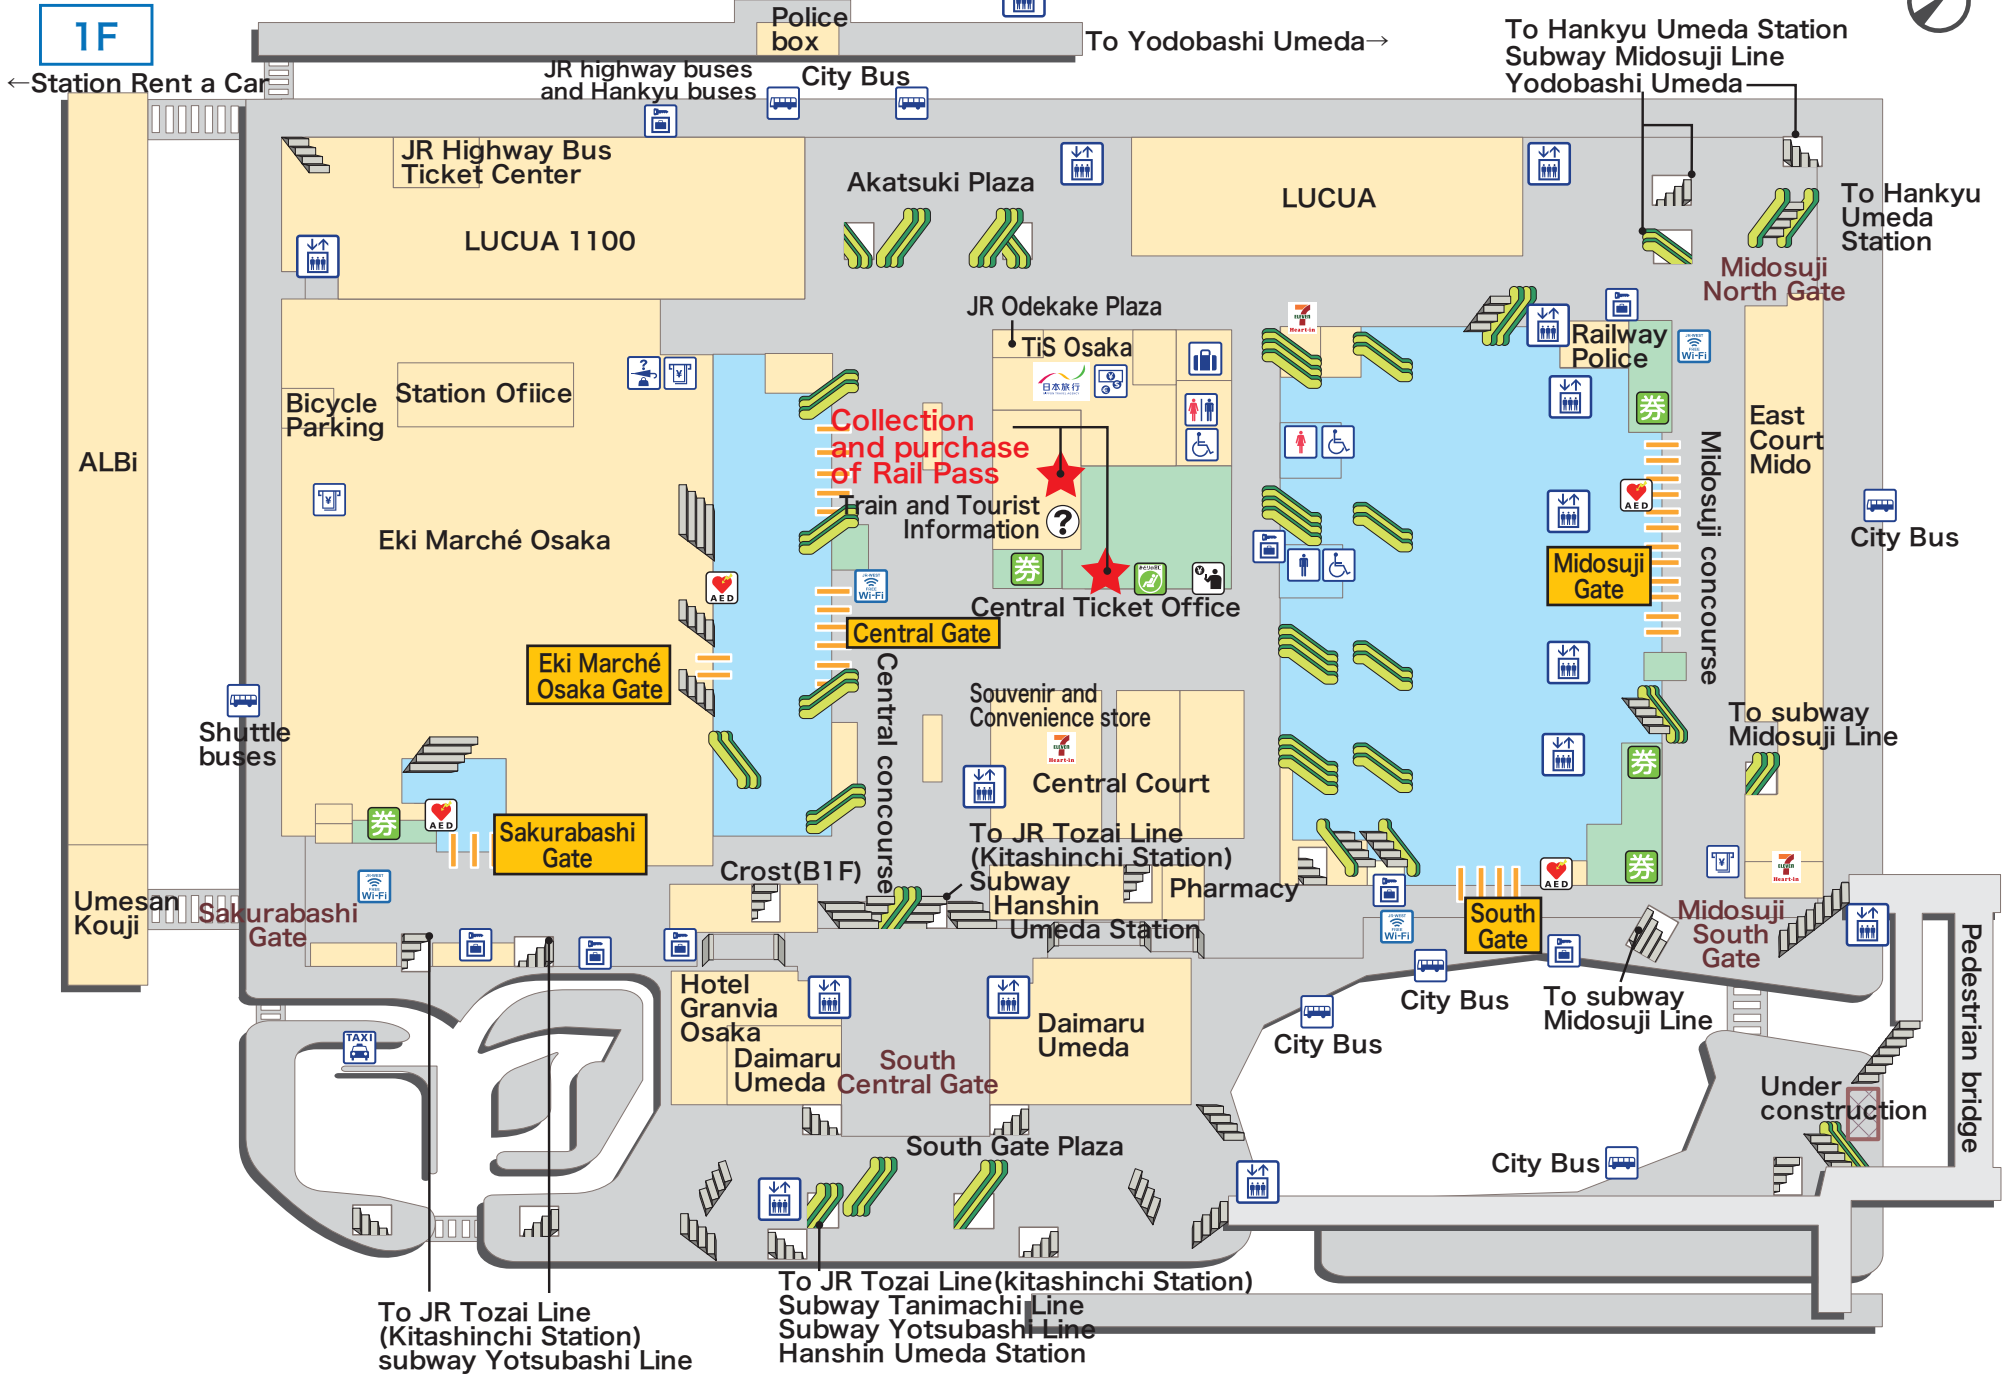

※For improvement construction, it'll be sometimes modification.