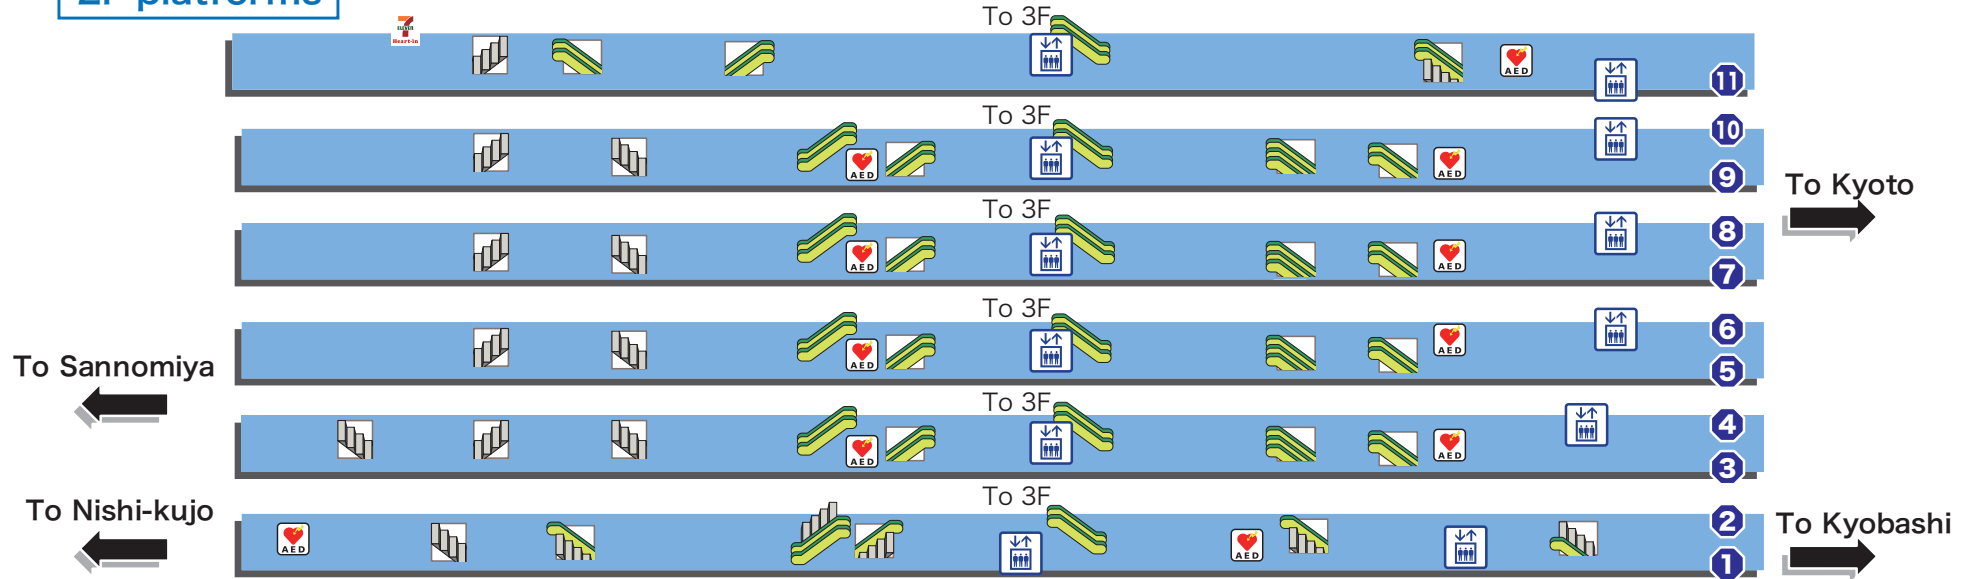

※For improvement construction, it'll be sometimes modification.

Explanation of icons

- | | | | | | | | | | | | |
|--|------------------------|------------------------|----------------------|--------------|-------------------------------|---------------------|-----------|--------------------------|-----------------------|---------------------------|--------------------------|
| | | | | | | | | | | | |
| JR Ticket Office (Midori-no-madoguchi) | Ticket vending machine | Fare adjustment office | Nippon Travel Agency | Toilets | Wheelchair-accessible Toilets | Coin lockers | Buses | Taxis | Seven-Eleven Heart-in | Elevator | |
| | | | | | | | | | | | |
| Automated external defibrillator (AED) | Information | Baggage Room | Lost & Found | Track number | Ticket gate | Name of Ticket gate | Escalator | Free public wireless LAN | ATM | Foreign Currency Exchange | Baggage delivery service |

3F North South Bridge
and Bridge Gate

2F North Gate building

2F platforms

3F South Gate building

Walkways inside the Sakurabashi Gate and Central Gate on the Mezzanine 2F

Connecting walkway to Track No.11

Walkways inside the Midosuji Gate on the Mezzanine 2F