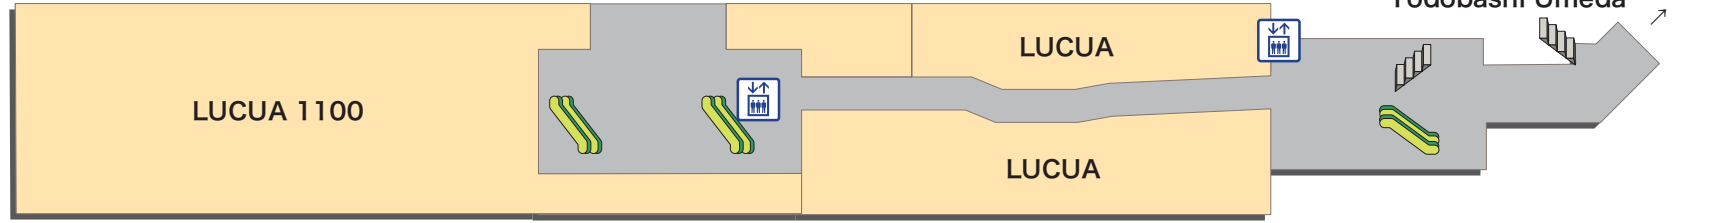

Connecting walkway to Tracks No.1 and No.2

2F South Gate building

※For improvement construction, it'll be sometimes modification.

B1F North Gate building

B1F South Gate building

Explanation of icons

- | | | | | | | | | | | | |
|--|------------------------|------------------------|----------------------|--------------|-------------------------------|---------------------|-----------|--------------------------|-----------------------|---------------------------|--------------------------------|
| JR Ticket Office (Midori-no-madoguchi) | Ticket vending machine | Fare adjustment office | Nippon Travel Agency | Toilets | Wheelchair-accessible Toilets | Coin lockers | Buses | Taxis | Seven-Eleven Heart-in | Elevator | |
| Automated external defibrillator (AED) | Information | Baggage Room | Lost & Found | Track number | Ticket gate | Central Gate | Escalator | Free public wireless LAN | ATM | Foreign Currency Exchange | Baggage delivery service (5/5) |