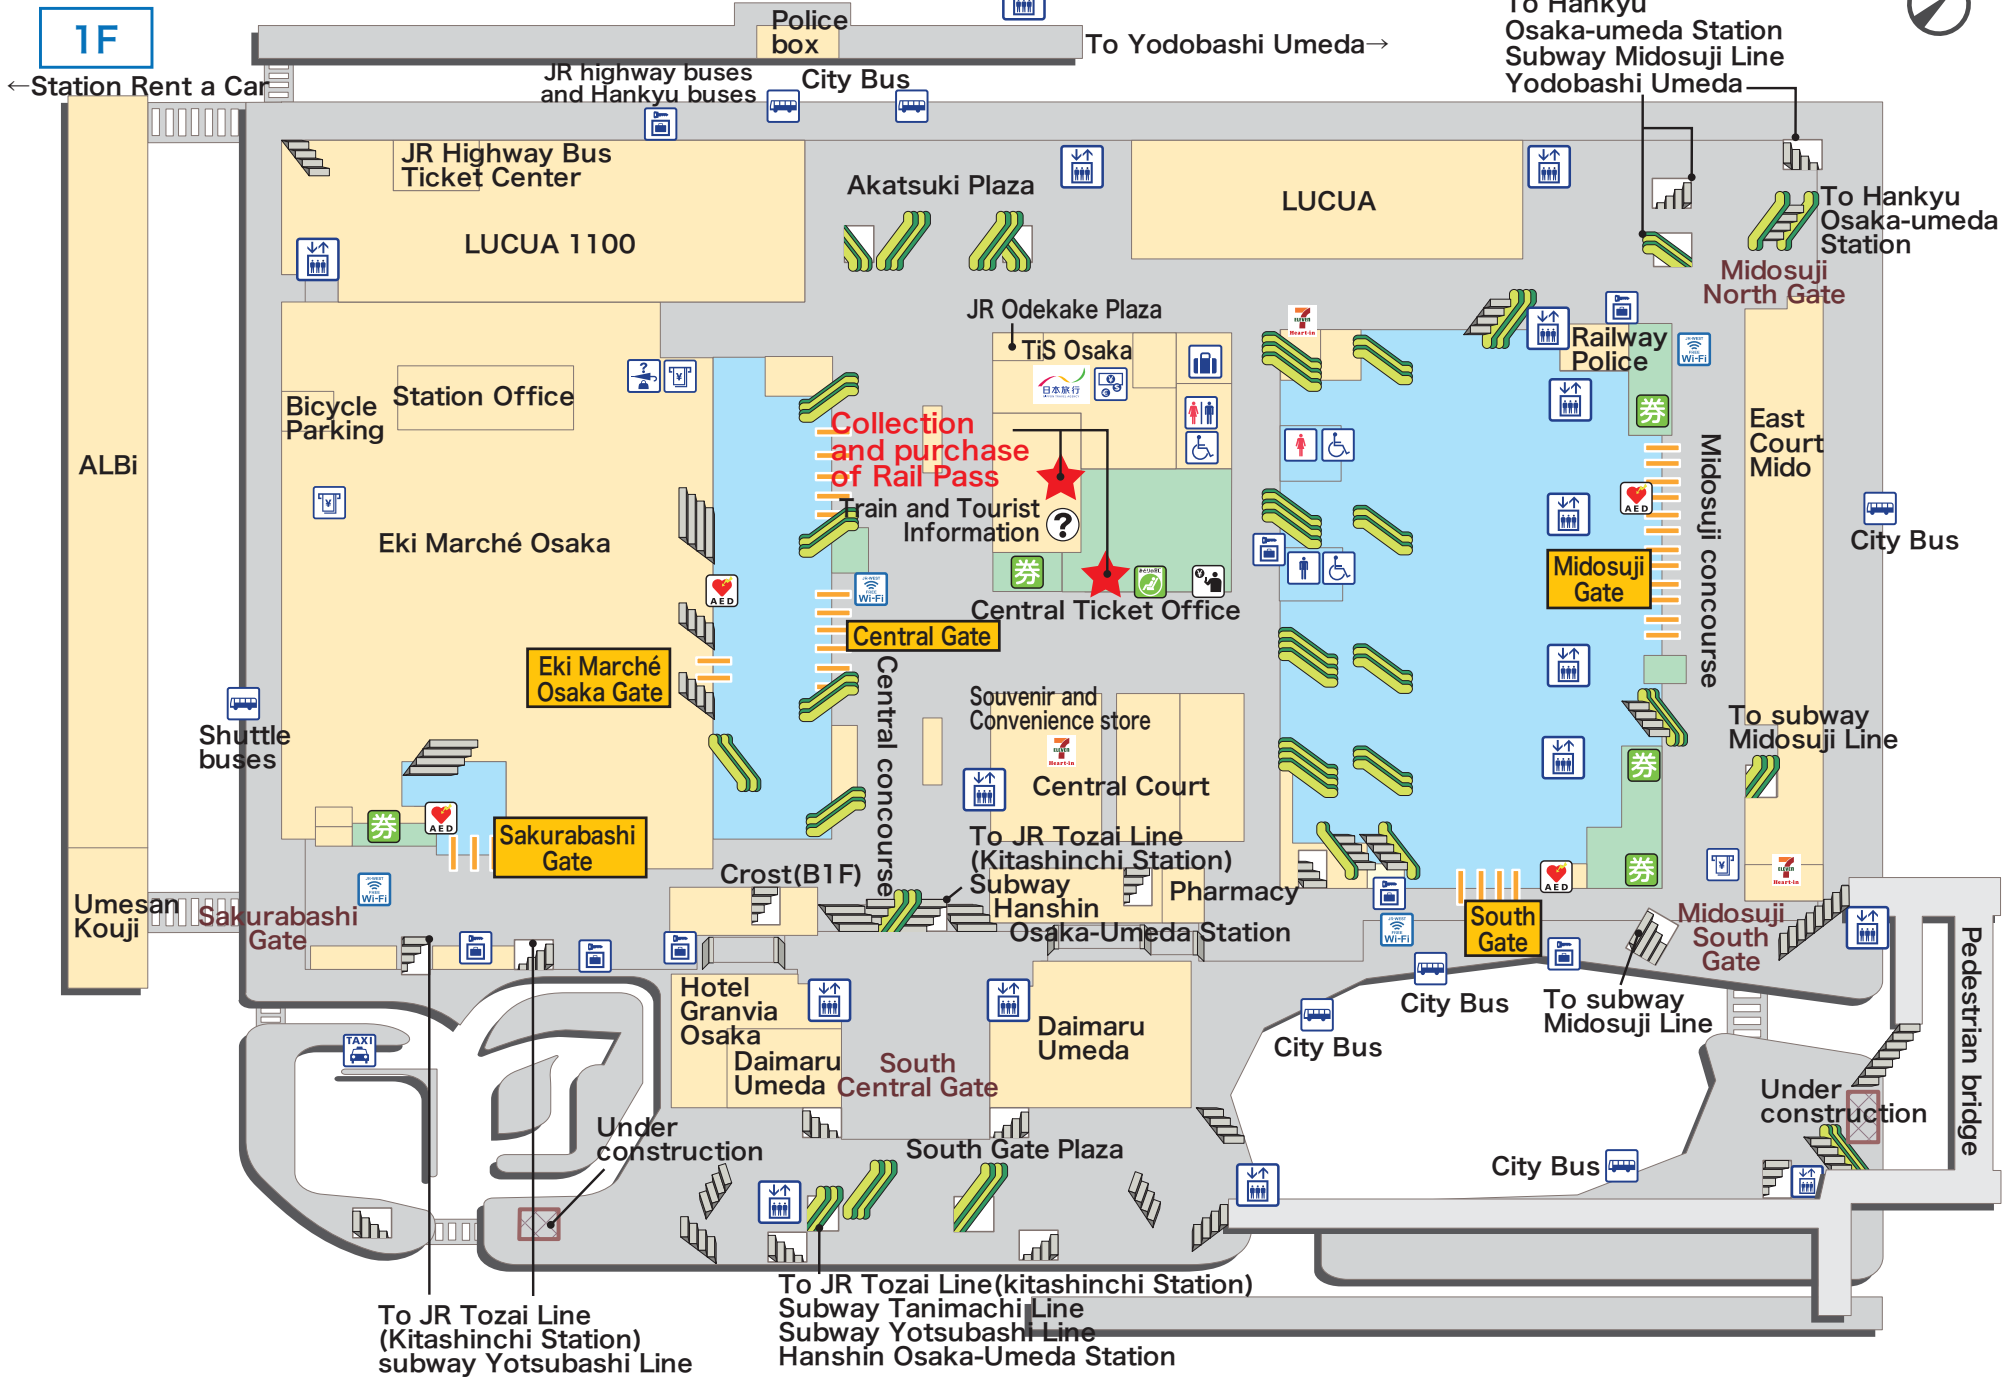

※For improvement construction, it'll be sometimes modification.

Explanation of icons

- | | | | | | | | | | | |
|--|------------------------|------------------------|----------------------|--------------|-------------------------------|---------------------|-----------|--------------------------|-----------------------|---------------------------|
| | | | | | | | | | | |
| JR Ticket Office (Midori-no-madoguchi) | Ticket vending machine | Fare adjustment office | Nippon Travel Agency | Toilets | Wheelchair-accessible Toilets | Coin lockers | Buses | Taxis | Seven-Eleven Heart-in | Elevator |
| | | | | | | | | | | |
| Automated external defibrillator (AED) | Information | Baggage Room | Lost & Found | Track number | Ticket gate | Name of Ticket gate | Escalator | Free public wireless LAN | ATM | Foreign Currency Exchange |

3F North Gate building

3F North South Bridge and Bridge Gate

Walkways inside the Sakurabashi Gate and Central Gate on the Mezzanine 2F

Connecting walkway to Track No.11

Walkways inside the Midosuji Gate on the Mezzanine 2F

Connecting walkway to Tracks No.1 and No.2

2F South Gate building

※For improvement construction, it'll be sometimes modification.

B1F North Gate building

B1F South Gate building

Explanation of icons

- | | | | | | | | | | | |
|--|------------------------|------------------------|----------------------|--------------|-------------------------------|---------------------|-----------|--------------------------|-----------------------|---------------------------|
| JR Ticket Office (Midori-no-madoguchi) | Ticket vending machine | Fare adjustment office | Nippon Travel Agency | Toilets | Wheelchair-accessible Toilets | Coin lockers | Buses | Taxis | Seven-Eleven Heart-in | Elevator |
| Automated external defibrillator (AED) | Information | Baggage Room | Lost & Found | Track number | Ticket gate | Central Gate | Escalator | Free public wireless LAN | ATM | Foreign Currency Exchange |