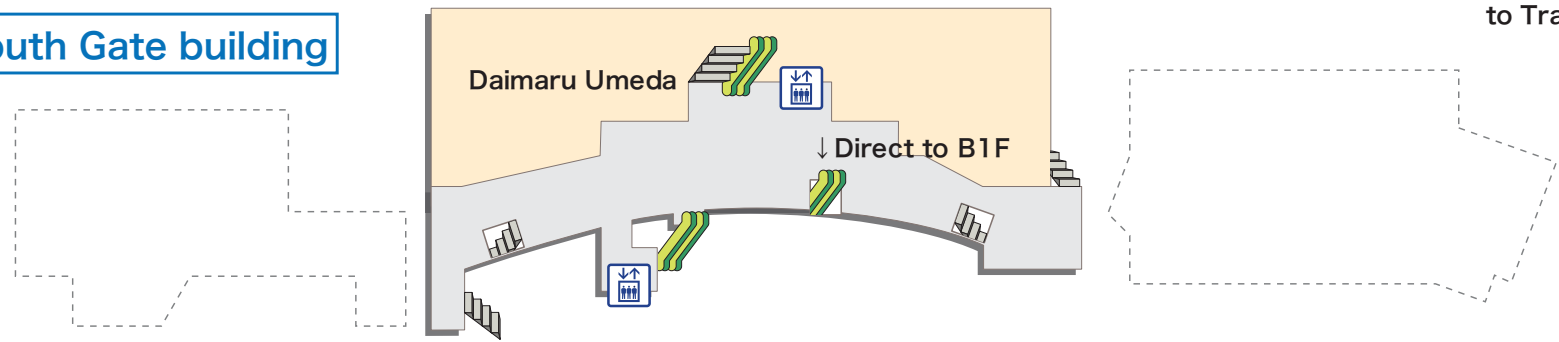

※For improvement construction, it'll be sometimes modification.

Explanation of icons

- | | | | | | | | | | | |
|--|------------------------|------------------------|----------------------|--------------|-------------------------------|---------------------|-----------|--------------------------|-----------------------|---------------------------|
| | | | | | | | | | | |
| JR Ticket Office (Midori-no-madoguchi) | Ticket vending machine | Fare adjustment office | Nippon Travel Agency | Toilets | Wheelchair-accessible Toilets | Coin lockers | Buses | Taxis | Seven-Eleven Heart-in | Elevator |
| | | | | | | | | | | |
| Automated external defibrillator (AED) | Information | Baggage Room | Lost & Found | Track number | Ticket gate | Name of Ticket gate | Escalator | Free public wireless LAN | ATM | Foreign Currency Exchange |

3F North Gate building

3F North South Bridge
and Bridge Gate

2F North Gate building

2F platforms

3F South Gate building

Walkways inside the Sakurabashi Gate and Central Gate on the Mezzanine 2F

Connecting walkway to Track No.11

Walkways inside the Midosuji Gate on the Mezzanine 2F

Connecting walkway to Tracks No.1 and No.2

2F South Gate building

※For improvement construction, it'll be sometimes modification.

B1F North Gate building