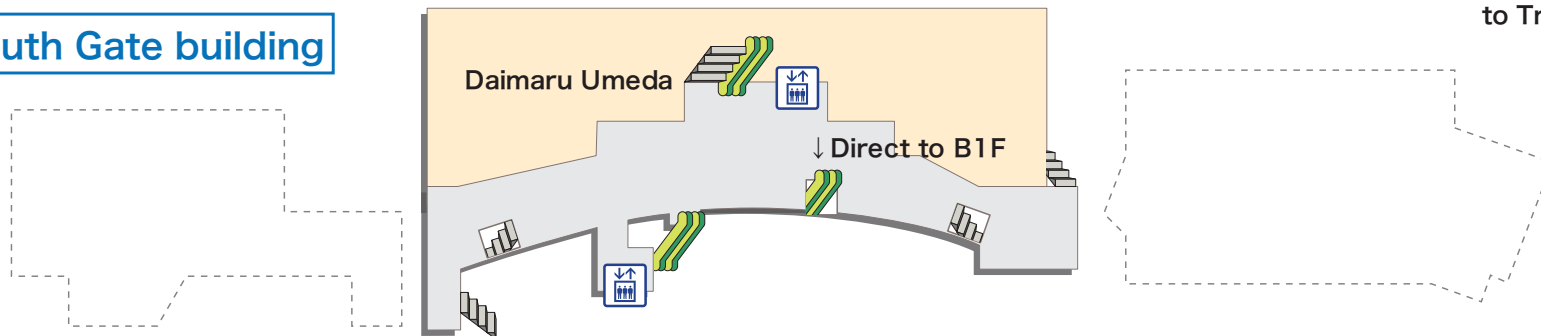

2F South Gate building