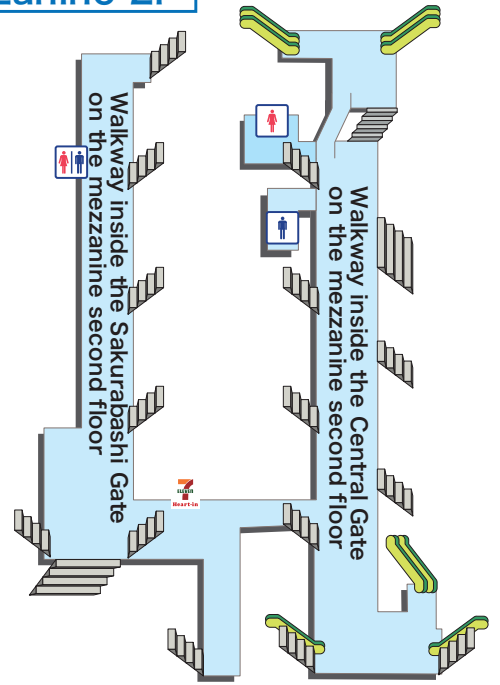

※For improvement construction, it'll be sometimes modification.

Explanation of icons

- | | | | | | | | | | | |
|--|------------------------|------------------------|----------------------|--------------|-------------------------------|---------------------|-----------|--------------------------|-----------------------|---------------------------|
| | | | | | | | | | | |
| JR Ticket Office (Midori-no-madoguchi) | Ticket vending machine | Fare adjustment office | Nippon Travel Agency | Toilets | Wheelchair-accessible Toilets | Coin lockers | Buses | Taxis | Seven-Eleven Heart-in | Elevator |
| | | | | | | | | | | |
| Automated external defibrillator (AED) | Information | Baggage Room | Lost & Found | Track number | Ticket gate | Name of Ticket gate | Escalator | Free public wireless LAN | ATM | Foreign Currency Exchange |

3F North Gate building

3F North South Bridge
and Bridge Gate

2F North Gate building

2F platforms

3F South Gate building

Walkways inside the Sakurabashi Gate and Central Gate on the Mezzanine 2F

Connecting walkway to Track No.11

Walkways inside the Midosuji Gate on the Mezzanine 2F

Connecting walkway to Tracks No.1 and No.2

2F South Gate building

※For improvement construction, it'll be sometimes modification.

B1F North Gate building