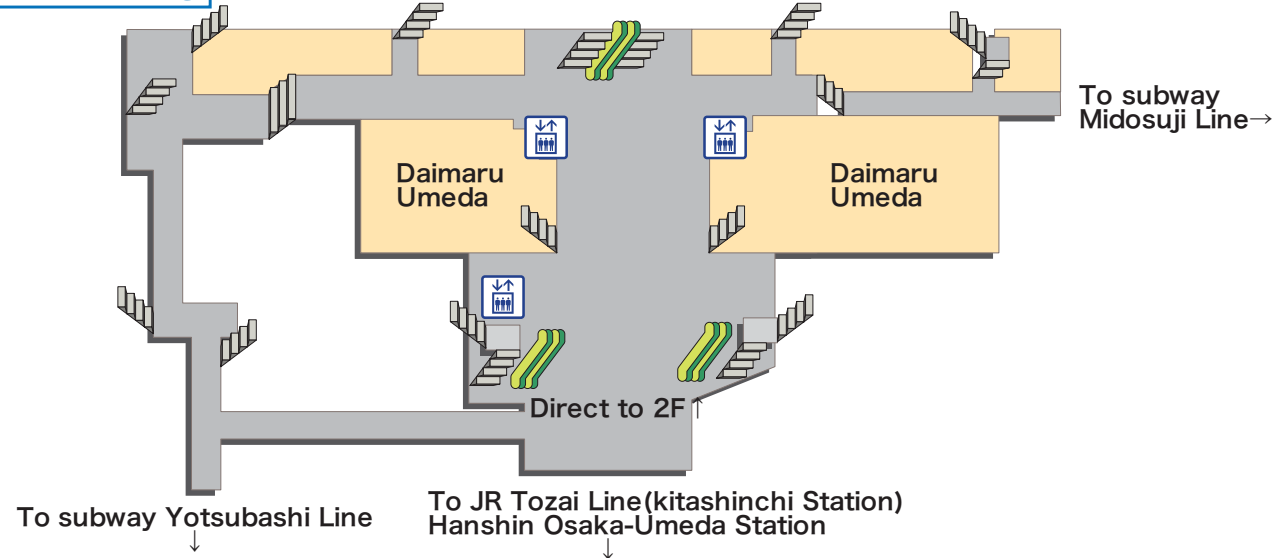

B1F South Gate building

Explanation of icons

JR Ticket Office (Midori-no-madoguchi)	Ticket vending machine	Fare adjustment office	Nippon Travel Agency	Toilets	Wheelchair-accessible Toilets	Coin lockers	Buses	Taxis	Seven-Eleven Heart-in	Elevator
Automated external defibrillator (AED)	Information	Baggage Room	Lost & Found	Track number	Ticket gate	Central Gate	Escalator	Free public wireless LAN	ATM	Foreign Currency Exchange