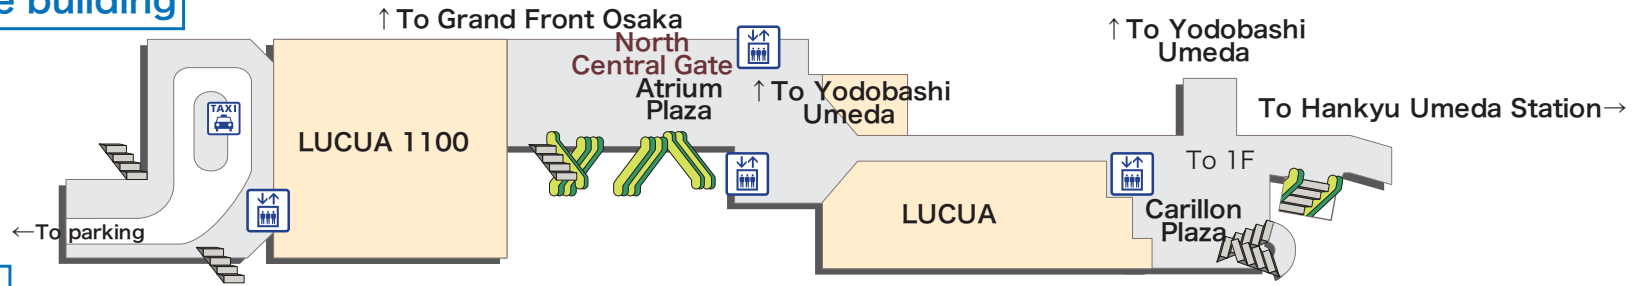

※For improvement construction, it'll be sometimes modification.

Explanation of icons

- | | | | | | | | | | | | |
|--|------------------------|------------------------|----------------------|--------------|-------------------------------|---------------------|-----------|--------------------------|-----------------------|---------------------------|--------------------------|
| | | | | | | | | | | | |
| JR Ticket Office (Midori-no-madoguchi) | Ticket vending machine | Fare adjustment office | Nippon Travel Agency | Toilets | Wheelchair-accessible Toilets | Coin lockers | Buses | Taxis | Seven-Eleven Heart-in | Elevator | |
| | | | | | | | | | | | |
| Automated external defibrillator (AED) | Information | Baggage Room | Lost & Found | Track number | Ticket gate | Name of Ticket gate | Escalator | Free public wireless LAN | ATM | Foreign Currency Exchange | Baggage delivery service |

3F North South Bridge
and Bridge Gate

2F North Gate building

2F platforms

3F South Gate building

Walkways inside the Sakurabashi Gate and Central Gate on the Mezzanine 2F

Connecting walkway to Track No.11

Walkways inside the Midosuji Gate on the Mezzanine 2F