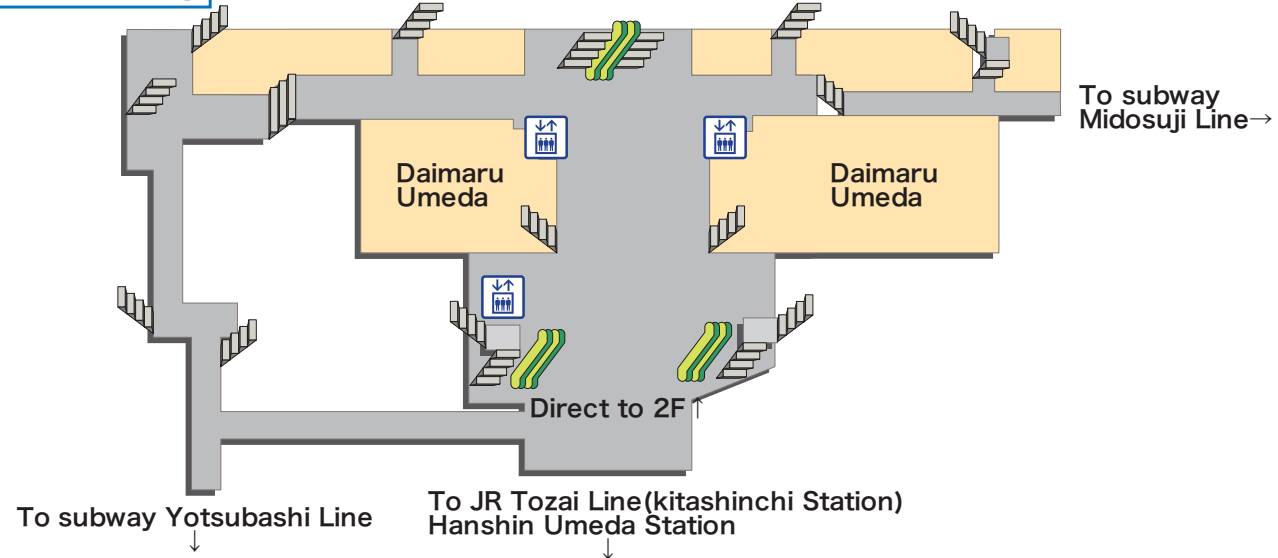

3F North South Bridge
and Bridge Gate

2F North Gate building

2F platforms

3F South Gate building

Walkways inside the Sakurabashi Gate and Central Gate on the Mezzanine 2F

Connecting walkway to Track No.11

Walkways inside the Midosuji Gate on the Mezzanine 2F

Connecting walkway to Tracks No.1 and No.2

2F South Gate building

※For improvement construction, it'll be sometimes modification.

B1F North Gate building

B1F South Gate building

Explanation of icons

- | | | | | | | | | | | | |
|--|------------------------|------------------------|----------------------|--------------|-------------------------------|---------------------|-----------|--------------------------|-----------------------|---------------------------|--------------------------------|
| JR Ticket Office (Midori-no-madoguchi) | Ticket vending machine | Fare adjustment office | Nippon Travel Agency | Toilets | Wheelchair-accessible Toilets | Coin lockers | Buses | Taxis | Seven-Eleven Heart-in | Elevator | |
| Automated external defibrillator (AED) | Information | Baggage Room | Lost & Found | Track number | Ticket gate | Central Gate | Escalator | Free public wireless LAN | ATM | Foreign Currency Exchange | Baggage delivery service (5/5) |