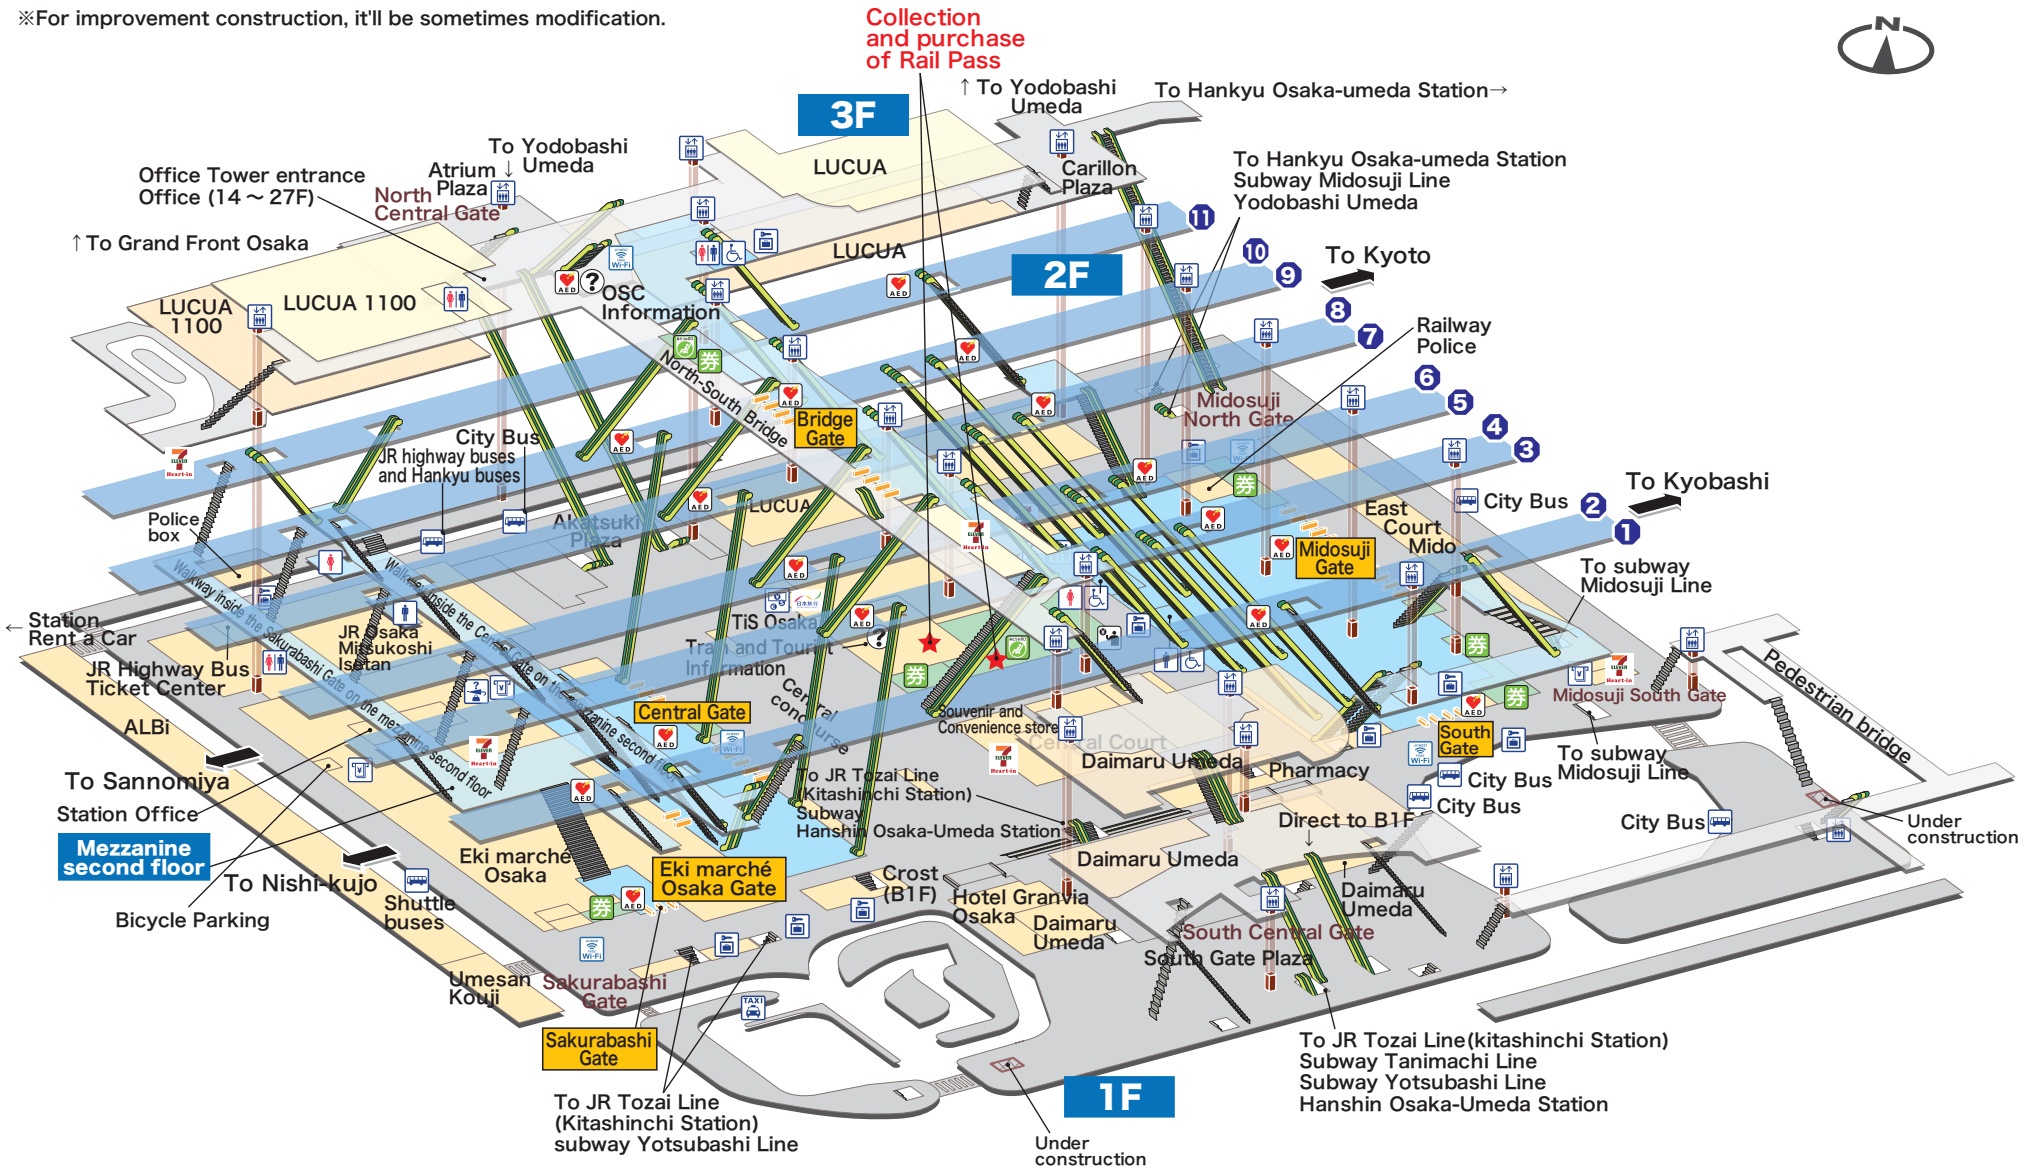

※For improvement construction, it'll be sometimes modification.

Explanation of icons

- | | | | | | | | | | | |
|--|------------------------|------------------------|----------------------|--------------|-------------------------------|---------------------|-----------|--------------------------|-----------------------|---------------------------|
| | | | | | | | | | | |
| JR Ticket Office (Midori-no-madoguchi) | Ticket vending machine | Fare adjustment office | Nippon Travel Agency | Toilets | Wheelchair-accessible Toilets | Coin lockers | Buses | Taxis | Seven-Eleven Heart-in | Elevator |
| | | | | | | | | | | |
| Automated external defibrillator (AED) | Information | Baggage Room | Lost & Found | Track number | Ticket gate | Name of Ticket gate | Escalator | Free public wireless LAN | ATM | Foreign Currency Exchange |

3F North Gate building

3F North South Bridge
and Bridge Gate

2F North Gate building

2F platforms

3F South Gate building

Walkways inside the Sakurabashi Gate and Central Gate on the Mezzanine 2F

Connecting walkway to Track No.11

Walkways inside the Midosuji Gate on the Mezzanine 2F

Connecting walkway to Tracks No.1 and No.2

2F South Gate building

※For improvement construction, it'll be sometimes modification.

B1F North Gate building