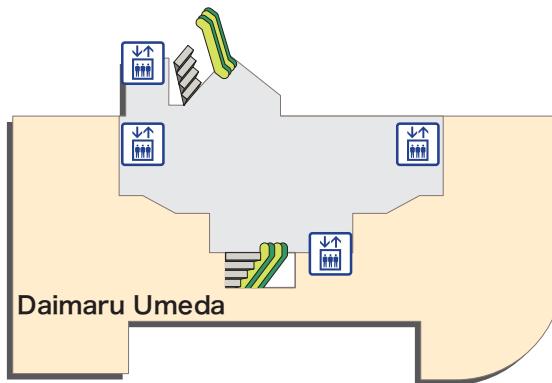

※For improvement construction, it'll be sometimes modification.

Explanation of icons

- | | | | | | | | | | | | |
|--|------------------------|------------------------|----------------------|--------------|-------------------------------|---------------------|-----------|--------------------------|-----------------------|---------------------------|--------------------------|
| | | | | | | | | | | | |
| JR Ticket Office (Midori-no-madoguchi) | Ticket vending machine | Fare adjustment office | Nippon Travel Agency | Toilets | Wheelchair-accessible Toilets | Coin lockers | Buses | Taxis | Seven-Eleven Heart-in | Elevator | |
| | | | | | | | | | | | |
| Automated external defibrillator (AED) | Information | Baggage Room | Lost & Found | Track number | Ticket gate | Name of Ticket gate | Escalator | Free public wireless LAN | ATM | Foreign Currency Exchange | Baggage delivery service |

3F North South Bridge
and Bridge Gate

2F North Gate building

2F platforms

3F South Gate building

Walkways inside the Sakurabashi Gate and Central Gate on the Mezzanine 2F

Connecting walkway to Track No.11

Walkways inside the Midosuji Gate on the Mezzanine 2F