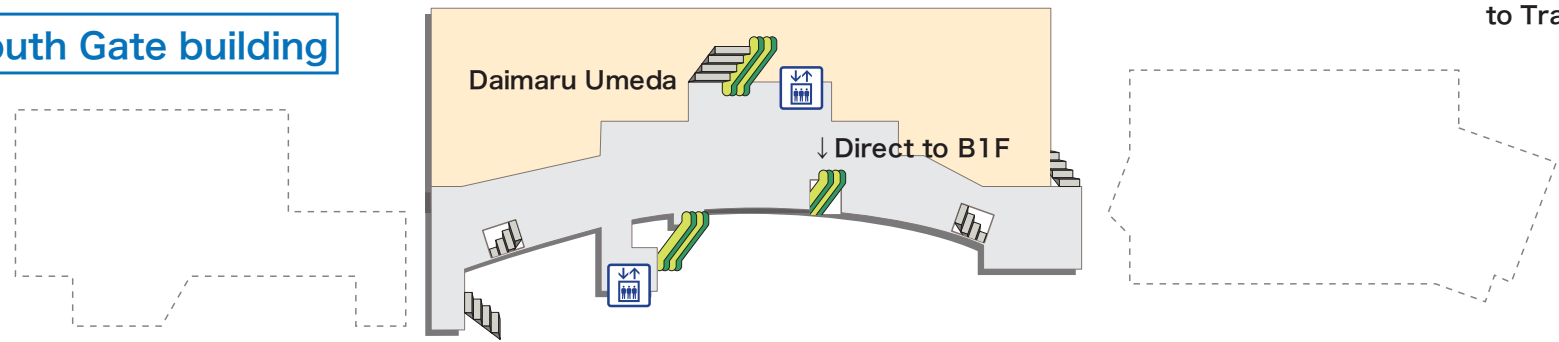

2F South Gate building