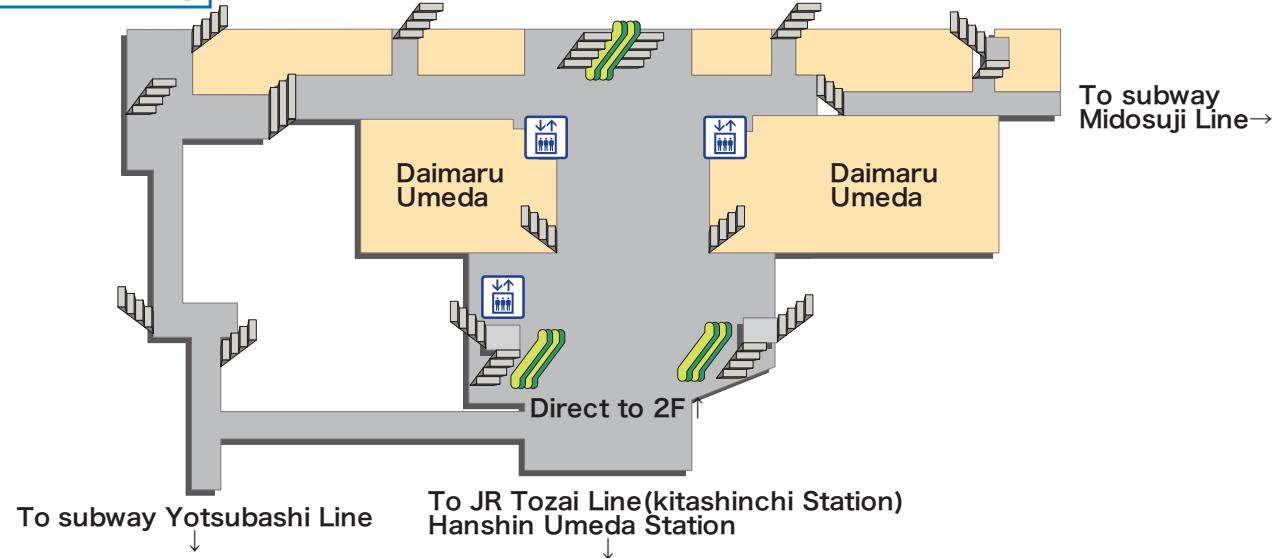

Walkways inside the Sakurabashi Gate and Central Gate on the Mezzanine 2F

Connecting walkway to Track No.11

Walkways inside the Midosuji Gate on the Mezzanine 2F

Connecting walkway to Tracks No.1 and No.2

2F South Gate building

※For improvement construction, it'll be sometimes modification.

B1F North Gate building

B1F South Gate building

Explanation of icons

- | | | | | | | | | | | | |
|--|------------------------|------------------------|----------------------|--------------|-------------------------------|---------------------|-----------|--------------------------|-----------------------|---------------------------|--------------------------------|
| JR Ticket Office (Midori-no-madoguchi) | Ticket vending machine | Fare adjustment office | Nippon Travel Agency | Toilets | Wheelchair-accessible Toilets | Coin lockers | Buses | Taxis | Seven-Eleven Heart-in | Elevator | |
| Automated external defibrillator (AED) | Information | Baggage Room | Lost & Found | Track number | Ticket gate | Central Gate | Escalator | Free public wireless LAN | ATM | Foreign Currency Exchange | Baggage delivery service (5/5) |