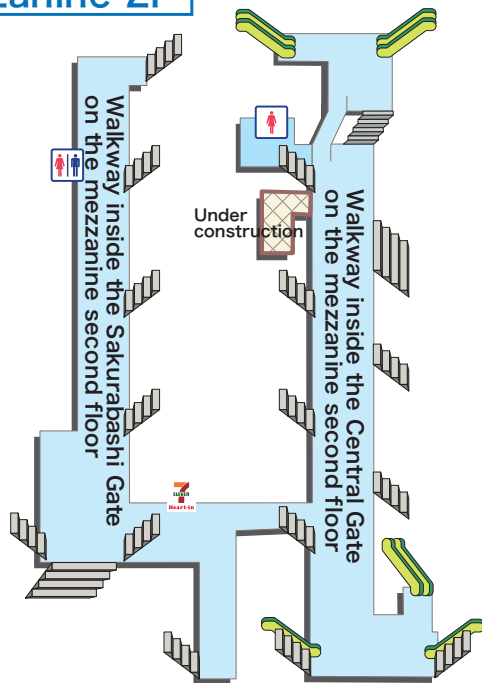

※For improvement construction, it'll be sometimes modification.

Explanation of icons

- | | | | | | | | | | | | |
|--|------------------------|------------------------|----------------------|--------------|-------------------------------|---------------------|-----------|--------------------------|-----------------------|---------------------------|--------------------------|
| | | | | | | | | | | | |
| JR Ticket Office (Midori-no-madoguchi) | Ticket vending machine | Fare adjustment office | Nippon Travel Agency | Toilets | Wheelchair-accessible Toilets | Coin lockers | Buses | Taxis | Seven-Eleven Heart-in | Elevator | |
| | | | | | | | | | | | |
| Automated external defibrillator (AED) | Information | Baggage Room | Lost & Found | Track number | Ticket gate | Name of Ticket gate | Escalator | Free public wireless LAN | ATM | Foreign Currency Exchange | Baggage delivery service |

3F North South Bridge
and Bridge Gate

2F North Gate building

2F platforms

3F South Gate building

Walkways inside the Sakurabashi Gate and Central Gate on the Mezzanine 2F

Connecting walkway to Track No.11

Walkways inside the Midosuji Gate on the Mezzanine 2F