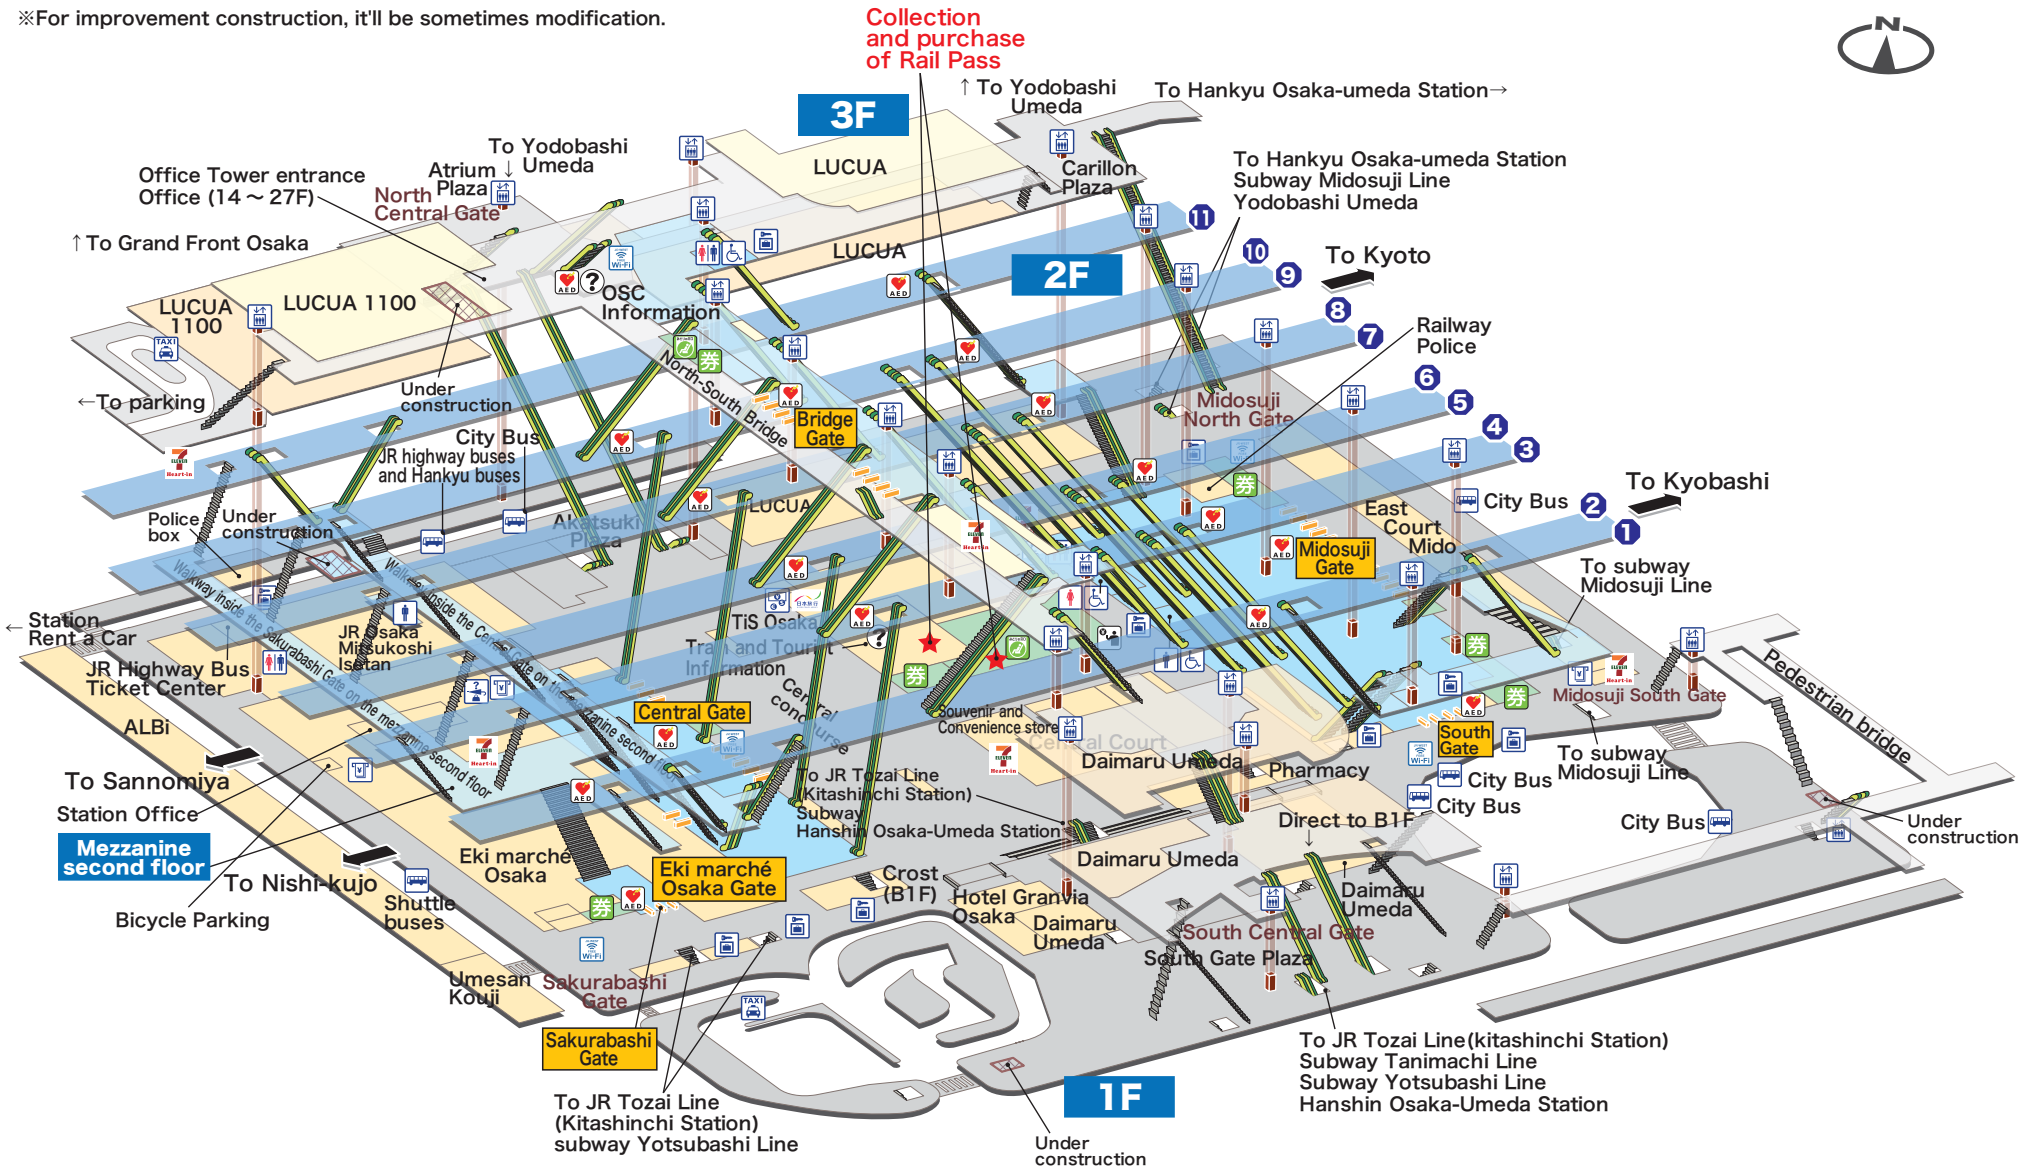

※For improvement construction, it'll be sometimes modification.

Explanation of icons

- | | | | | | | | | | | |
|--|------------------------|------------------------|----------------------|--------------|-------------------------------|---------------------|-----------|--------------------------|-----------------------|---------------------------|
| | | | | | | | | | | |
| JR Ticket Office (Midori-no-madoguchi) | Ticket vending machine | Fare adjustment office | Nippon Travel Agency | Toilets | Wheelchair-accessible Toilets | Coin lockers | Buses | Taxis | Seven-Eleven Heart-in | Elevator |
| | | | | | | | | | | |
| Automated external defibrillator (AED) | Information | Baggage Room | Lost & Found | Track number | Ticket gate | Name of Ticket gate | Escalator | Free public wireless LAN | ATM | Foreign Currency Exchange |

3F North Gate building

3F North South Bridge and Bridge Gate

Walkways inside the Sakurabashi Gate and Central Gate on the Mezzanine 2F

Connecting walkway to Track No.11

Walkways inside the Midosuji Gate on the Mezzanine 2F

Connecting walkway to Tracks No.1 and No.2

2F South Gate building

※For improvement construction, it'll be sometimes modification.

B1F North Gate building

B1F South Gate building

Explanation of icons

- | | | | | | | | | | | |
|--|------------------------|------------------------|----------------------|--------------|-------------------------------|---------------------|-----------|--------------------------|-----------------------|---------------------------|
| JR Ticket Office (Midori-no-madoguchi) | Ticket vending machine | Fare adjustment office | Nippon Travel Agency | Toilets | Wheelchair-accessible Toilets | Coin lockers | Buses | Taxis | Seven-Eleven Heart-in | Elevator |
| Automated external defibrillator (AED) | Information | Baggage Room | Lost & Found | Track number | Ticket gate | Central Gate | Escalator | Free public wireless LAN | ATM | Foreign Currency Exchange |