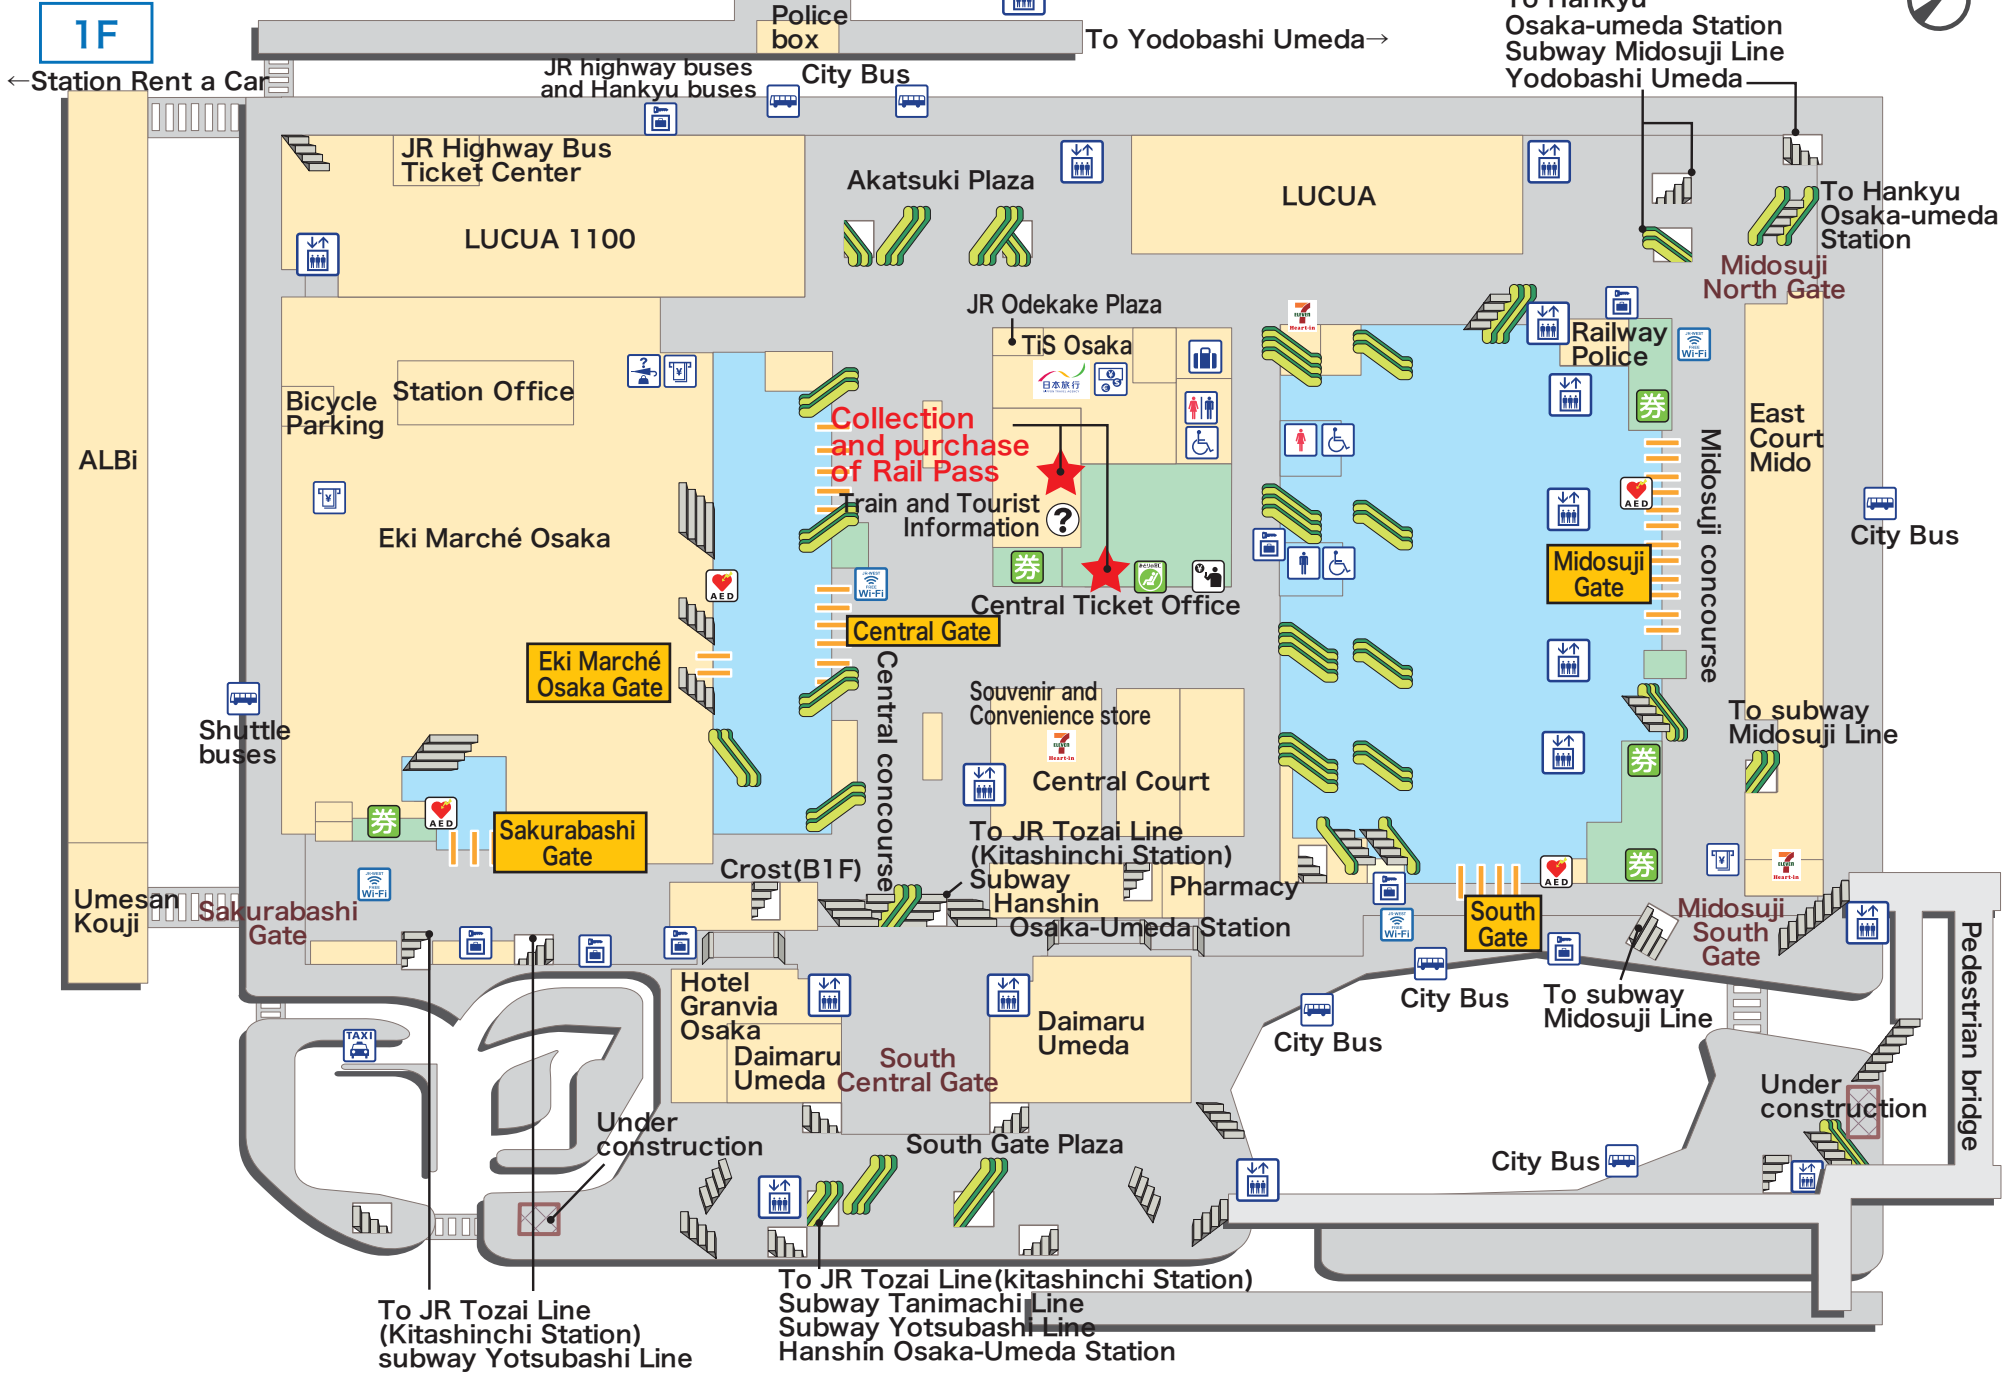

※For improvement construction, it'll be sometimes modification.

Explanation of icons

- | | | | | | | | | | | |
|--|------------------------|------------------------|----------------------|--------------|-------------------------------|---------------------|-----------|--------------------------|-----------------------|---------------------------|
| | | | | | | | | | | |
| JR Ticket Office (Midori-no-madoguchi) | Ticket vending machine | Fare adjustment office | Nippon Travel Agency | Toilets | Wheelchair-accessible Toilets | Coin lockers | Buses | Taxis | Seven-Eleven Heart-in | Elevator |
| | | | | | | | | | | |
| Automated external defibrillator (AED) | Information | Baggage Room | Lost & Found | Track number | Ticket gate | Name of Ticket gate | Escalator | Free public wireless LAN | ATM | Foreign Currency Exchange |

3F North Gate building

3F North South Bridge
and Bridge Gate

2F North Gate building

2F platforms

3F South Gate building

Walkways inside the Sakurabashi Gate and Central Gate on the Mezzanine 2F

Connecting walkway to Track No.11

Walkways inside the Midosuji Gate on the Mezzanine 2F

Connecting walkway to Tracks No.1 and No.2

2F South Gate building

※For improvement construction, it'll be sometimes modification.

B1F North Gate building