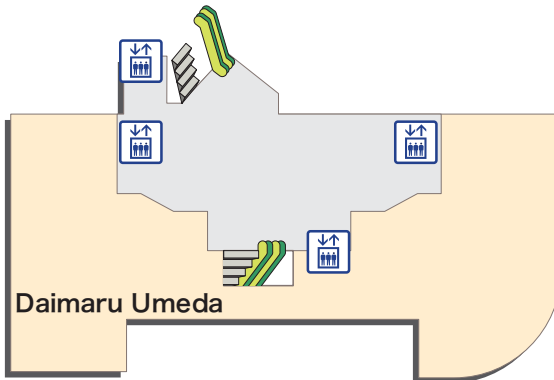

※For improvement construction, it'll be sometimes modification.

Explanation of icons

- | | | | | | | | | | | |
|--|------------------------|------------------------|----------------------|--------------|-------------------------------|---------------------|-----------|--------------------------|-----------------------|---------------------------|
| | | | | | | | | | | |
| JR Ticket Office (Midori-no-madoguchi) | Ticket vending machine | Fare adjustment office | Nippon Travel Agency | Toilets | Wheelchair-accessible Toilets | Coin lockers | Buses | Taxis | Seven-Eleven Heart-in | Elevator |
| | | | | | | | | | | |
| Automated external defibrillator (AED) | Information | Baggage Room | Lost & Found | Track number | Ticket gate | Name of Ticket gate | Escalator | Free public wireless LAN | ATM | Foreign Currency Exchange |

3F North Gate building

3F North South Bridge
and Bridge Gate

2F North Gate building

2F platforms

3F South Gate building

Walkways inside the Sakurabashi Gate and Central Gate on the Mezzanine 2F

Connecting walkway to Track No.11

Walkways inside the Midosuji Gate on the Mezzanine 2F

Connecting walkway to Tracks No.1 and No.2

2F South Gate building

※For improvement construction, it'll be sometimes modification.

B1F North Gate building