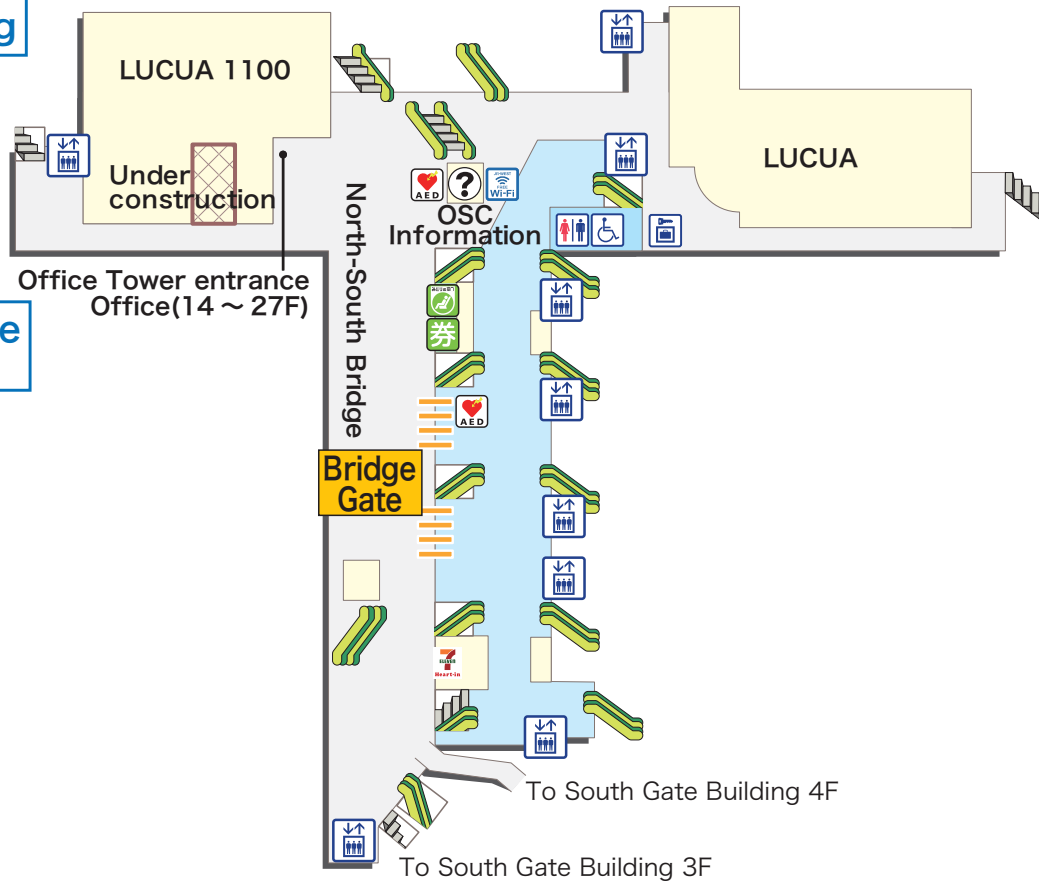

※For improvement construction, it'll be sometimes modification.

Explanation of icons

- | | | | | | | | | | | |
|--|------------------------|------------------------|----------------------|--------------|-------------------------------|---------------------|-----------|--------------------------|-----------------------|---------------------------|
| | | | | | | | | | | |
| JR Ticket Office (Midori-no-madoguchi) | Ticket vending machine | Fare adjustment office | Nippon Travel Agency | Toilets | Wheelchair-accessible Toilets | Coin lockers | Buses | Taxis | Seven-Eleven Heart-in | Elevator |
| | | | | | | | | | | |
| Automated external defibrillator (AED) | Information | Baggage Room | Lost & Found | Track number | Ticket gate | Name of Ticket gate | Escalator | Free public wireless LAN | ATM | Foreign Currency Exchange |

3F North Gate building

3F North South Bridge and Bridge Gate

Walkways inside the Sakurabashi Gate and Central Gate on the Mezzanine 2F

Connecting walkway to Track No.11

Walkways inside the Midosuji Gate on the Mezzanine 2F

Connecting walkway to Tracks No.1 and No.2

2F South Gate building

※For improvement construction, it'll be sometimes modification.

B1F North Gate building

B1F South Gate building

Explanation of icons

- | | | | | | | | | | | |
|--|------------------------|------------------------|----------------------|--------------|-------------------------------|---------------------|-----------|--------------------------|-----------------------|---------------------------|
| JR Ticket Office (Midori-no-madoguchi) | Ticket vending machine | Fare adjustment office | Nippon Travel Agency | Toilets | Wheelchair-accessible Toilets | Coin lockers | Buses | Taxis | Seven-Eleven Heart-in | Elevator |
| Automated external defibrillator (AED) | Information | Baggage Room | Lost & Found | Track number | Ticket gate | Central Gate | Escalator | Free public wireless LAN | ATM | Foreign Currency Exchange |