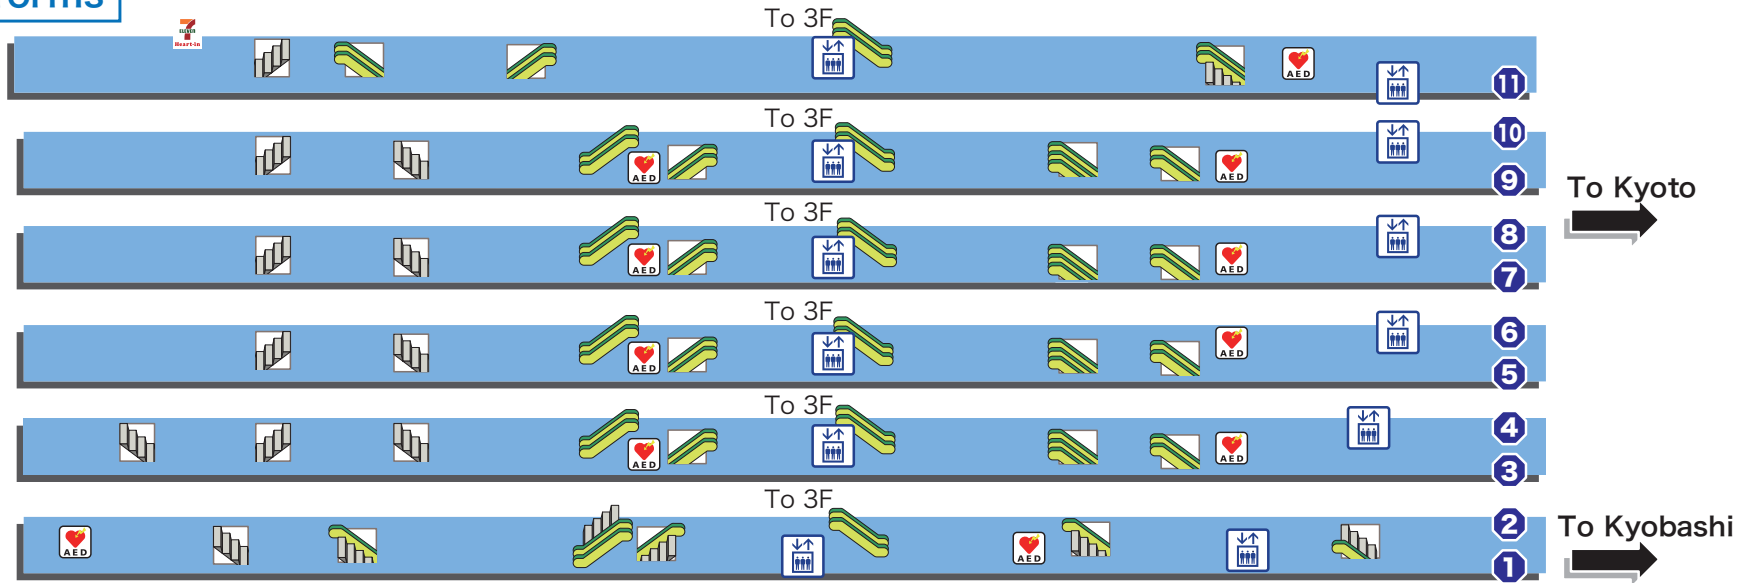

※For improvement construction, it'll be sometimes modification.

Explanation of icons

- | | | | | | | | | | | |
|--|------------------------|------------------------|----------------------|--------------|-------------------------------|---------------------|-----------|--------------------------|-----------------------|---------------------------|
| | | | | | | | | | | |
| JR Ticket Office (Midori-no-madoguchi) | Ticket vending machine | Fare adjustment office | Nippon Travel Agency | Toilets | Wheelchair-accessible Toilets | Coin lockers | Buses | Taxis | Seven-Eleven Heart-in | Elevator |
| | | | | | | | | | | |
| Automated external defibrillator (AED) | Information | Baggage Room | Lost & Found | Track number | Ticket gate | Name of Ticket gate | Escalator | Free public wireless LAN | ATM | Foreign Currency Exchange |

3F North Gate building

3F North South Bridge
and Bridge Gate

2F North Gate building

2F platforms

3F South Gate building

Walkways inside the Sakurabashi Gate and Central Gate on the Mezzanine 2F

Connecting walkway to Track No.11

Walkways inside the Midosuji Gate on the Mezzanine 2F

Connecting walkway to Tracks No.1 and No.2

2F South Gate building

※For improvement construction, it'll be sometimes modification.

B1F North Gate building