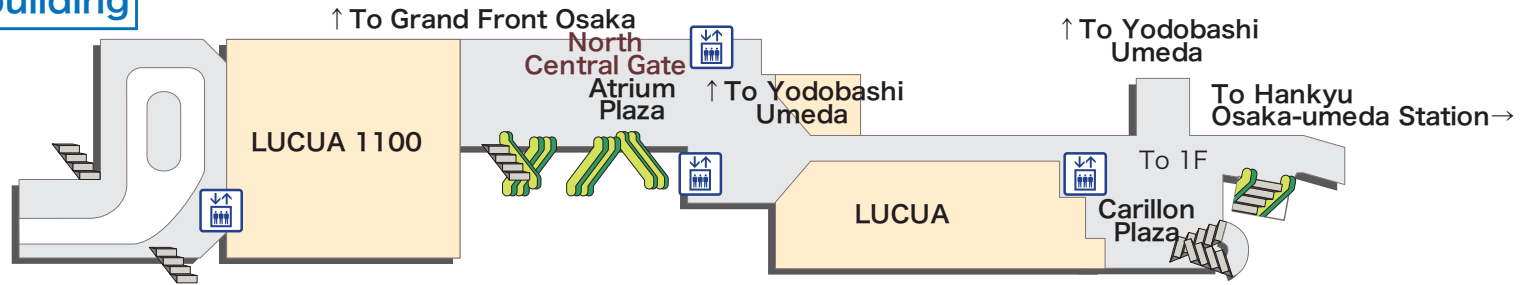

※For improvement construction, it'll be sometimes modification.

Explanation of icons

- | | | | | | | | | | | |
|--|------------------------|------------------------|----------------------|--------------|-------------------------------|---------------------|-----------|--------------------------|-----------------------|---------------------------|
| | | | | | | | | | | |
| JR Ticket Office (Midori-no-madoguchi) | Ticket vending machine | Fare adjustment office | Nippon Travel Agency | Toilets | Wheelchair-accessible Toilets | Coin lockers | Buses | Taxis | Seven-Eleven Heart-in | Elevator |
| | | | | | | | | | | |
| Automated external defibrillator (AED) | Information | Baggage Room | Lost & Found | Track number | Ticket gate | Name of Ticket gate | Escalator | Free public wireless LAN | ATM | Foreign Currency Exchange |

3F North Gate building

3F North South Bridge
and Bridge Gate

2F North Gate building

2F platforms

3F South Gate building

Walkways inside the Sakurabashi Gate and Central Gate on the Mezzanine 2F

Connecting walkway to Track No.11

Walkways inside the Midosuji Gate on the Mezzanine 2F

Connecting walkway to Tracks No.1 and No.2

2F South Gate building

※For improvement construction, it'll be sometimes modification.

B1F North Gate building