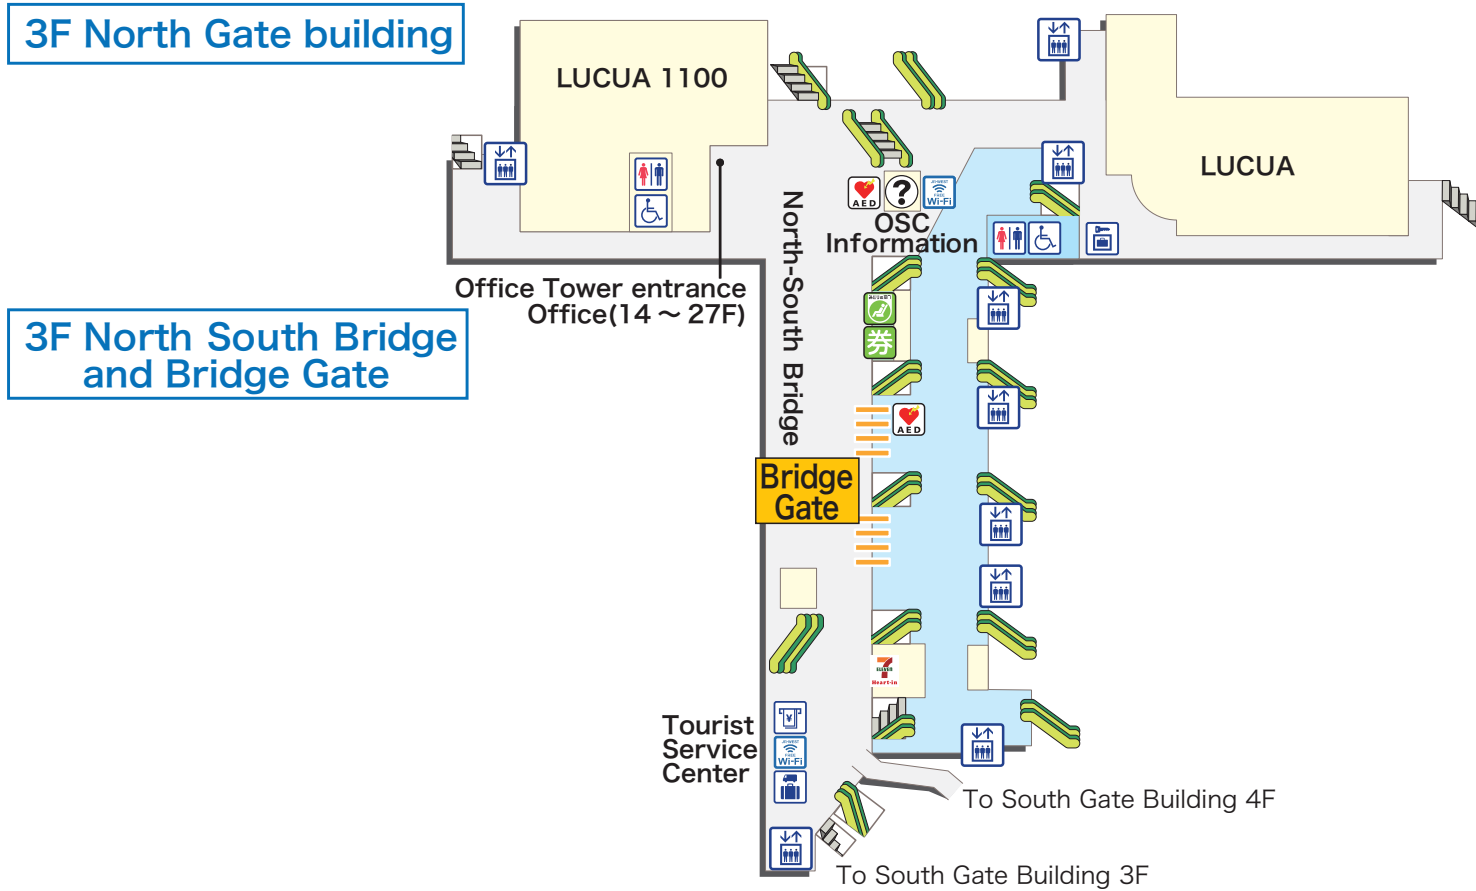

※For improvement construction, it'll be sometimes modification.

Explanation of icons

- | | | | | | | | | | | | |
|--|------------------------|------------------------|----------------------|--------------|-------------------------------|---------------------|-----------|--------------------------|-----------------------|---------------------------|--------------------------|
| | | | | | | | | | | | |
| JR Ticket Office (Midori-no-madoguchi) | Ticket vending machine | Fare adjustment office | Nippon Travel Agency | Toilets | Wheelchair-accessible Toilets | Coin lockers | Buses | Taxis | Seven-Eleven Heart-in | Elevator | |
| | | | | | | | | | | | |
| Automated external defibrillator (AED) | Information | Baggage Room | Lost & Found | Track number | Ticket gate | Name of Ticket gate | Escalator | Free public wireless LAN | ATM | Foreign Currency Exchange | Baggage delivery service |

3F North South Bridge
and Bridge Gate

2F North Gate building

2F platforms

3F South Gate building

Walkways inside the Sakurabashi Gate and Central Gate on the Mezzanine 2F

Connecting walkway to Track No.11

Walkways inside the Midosuji Gate on the Mezzanine 2F