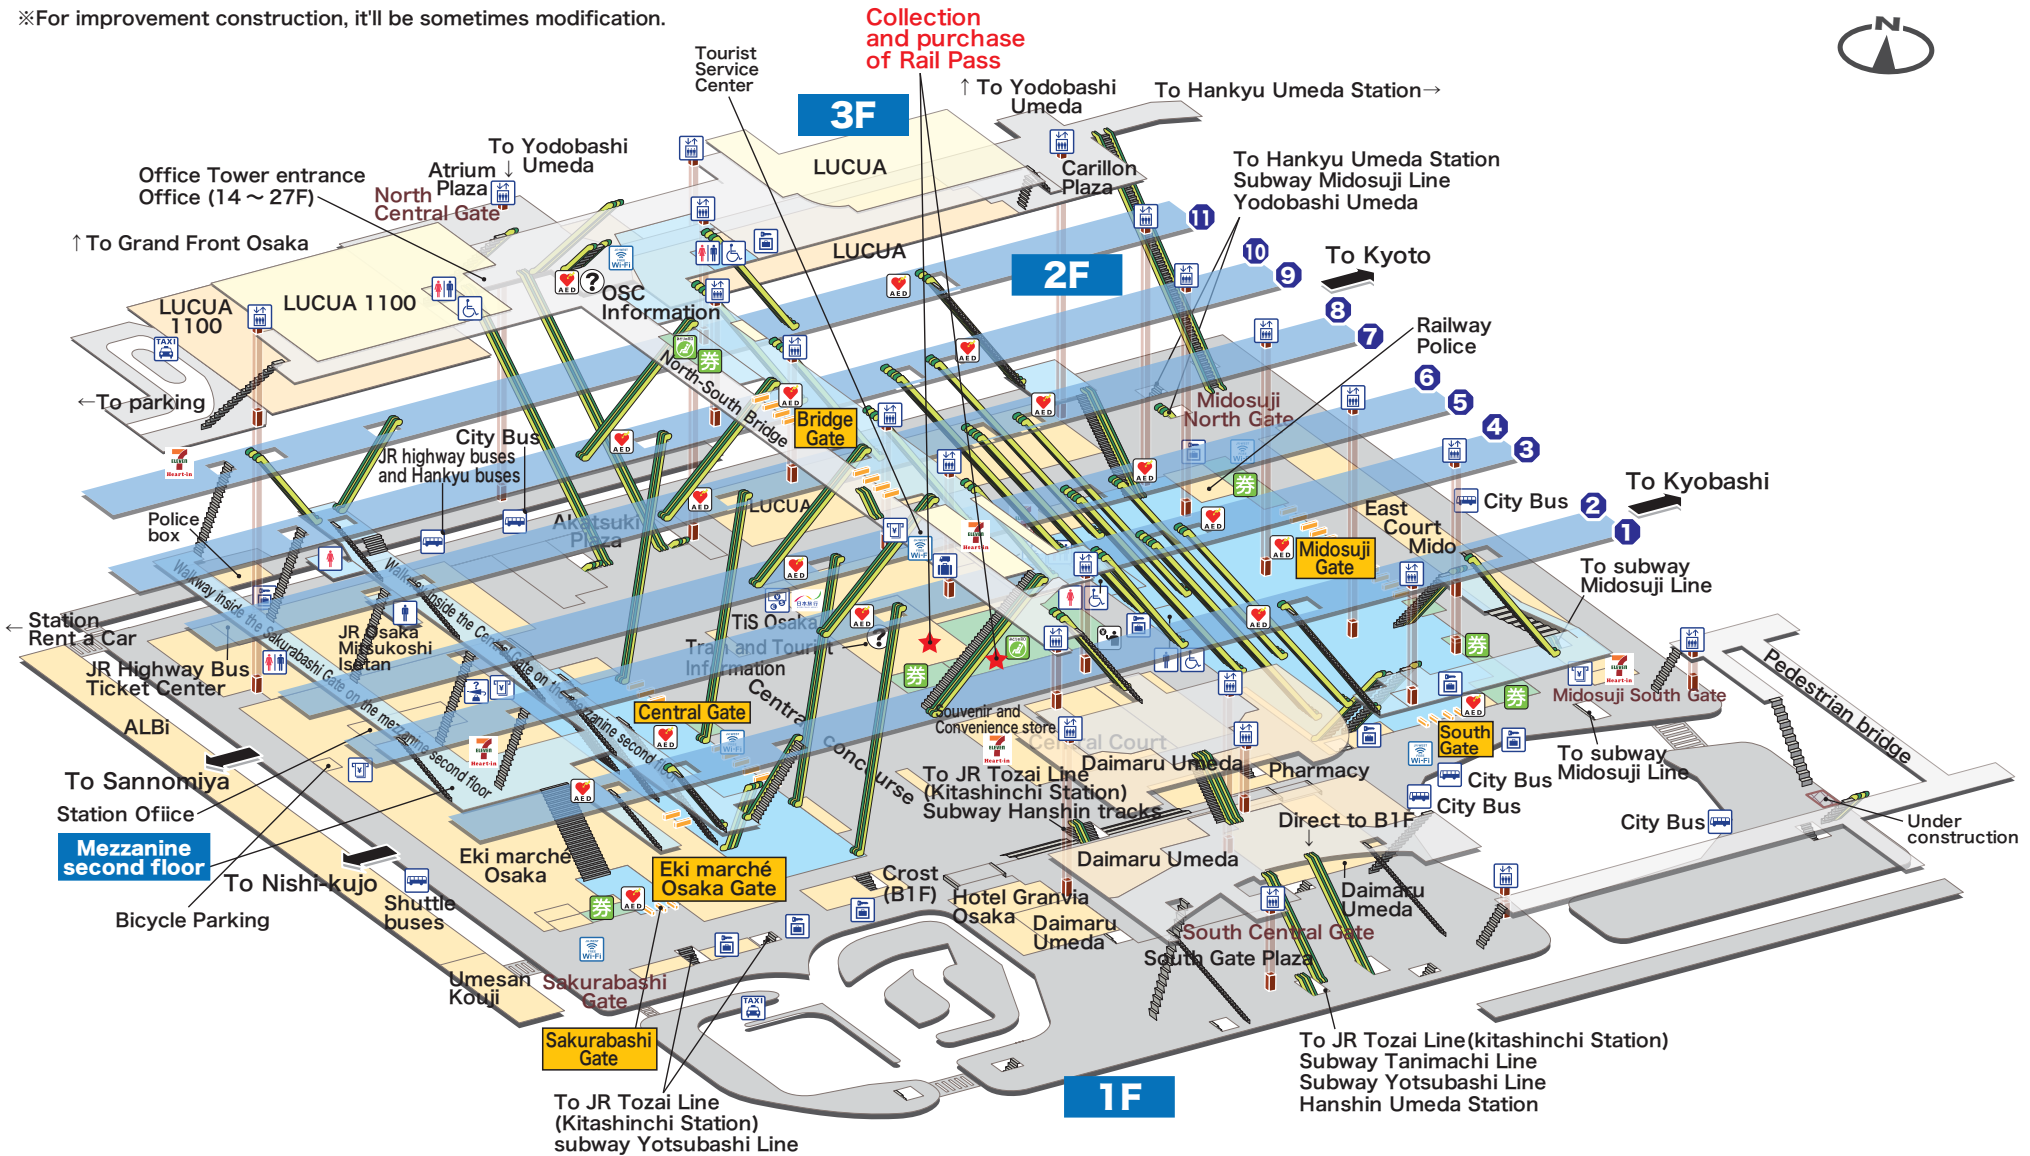

※For improvement construction, it'll be sometimes modification.

Explanation of icons

- | | | | | | | | | | | | |
|--|------------------------|------------------------|----------------------|--------------|-------------------------------|---------------------|-----------|--------------------------|-----------------------|---------------------------|--------------------------|
| | | | | | | | | | | | |
| JR Ticket Office (Midori-no-madoguchi) | Ticket vending machine | Fare adjustment office | Nippon Travel Agency | Toilets | Wheelchair-accessible Toilets | Coin lockers | Buses | Taxis | Seven-Eleven Heart-in | Elevator | |
| | | | | | | | | | | | |
| Automated external defibrillator (AED) | Information | Baggage Room | Lost & Found | Track number | Ticket gate | Name of Ticket gate | Escalator | Free public wireless LAN | ATM | Foreign Currency Exchange | Baggage delivery service |

Walkways inside the Sakurabashi Gate and Central Gate on the Mezzanine 2F

Connecting walkway to Track No.11

Walkways inside the Midosuji Gate on the Mezzanine 2F

Connecting walkway to Tracks No.1 and No.2