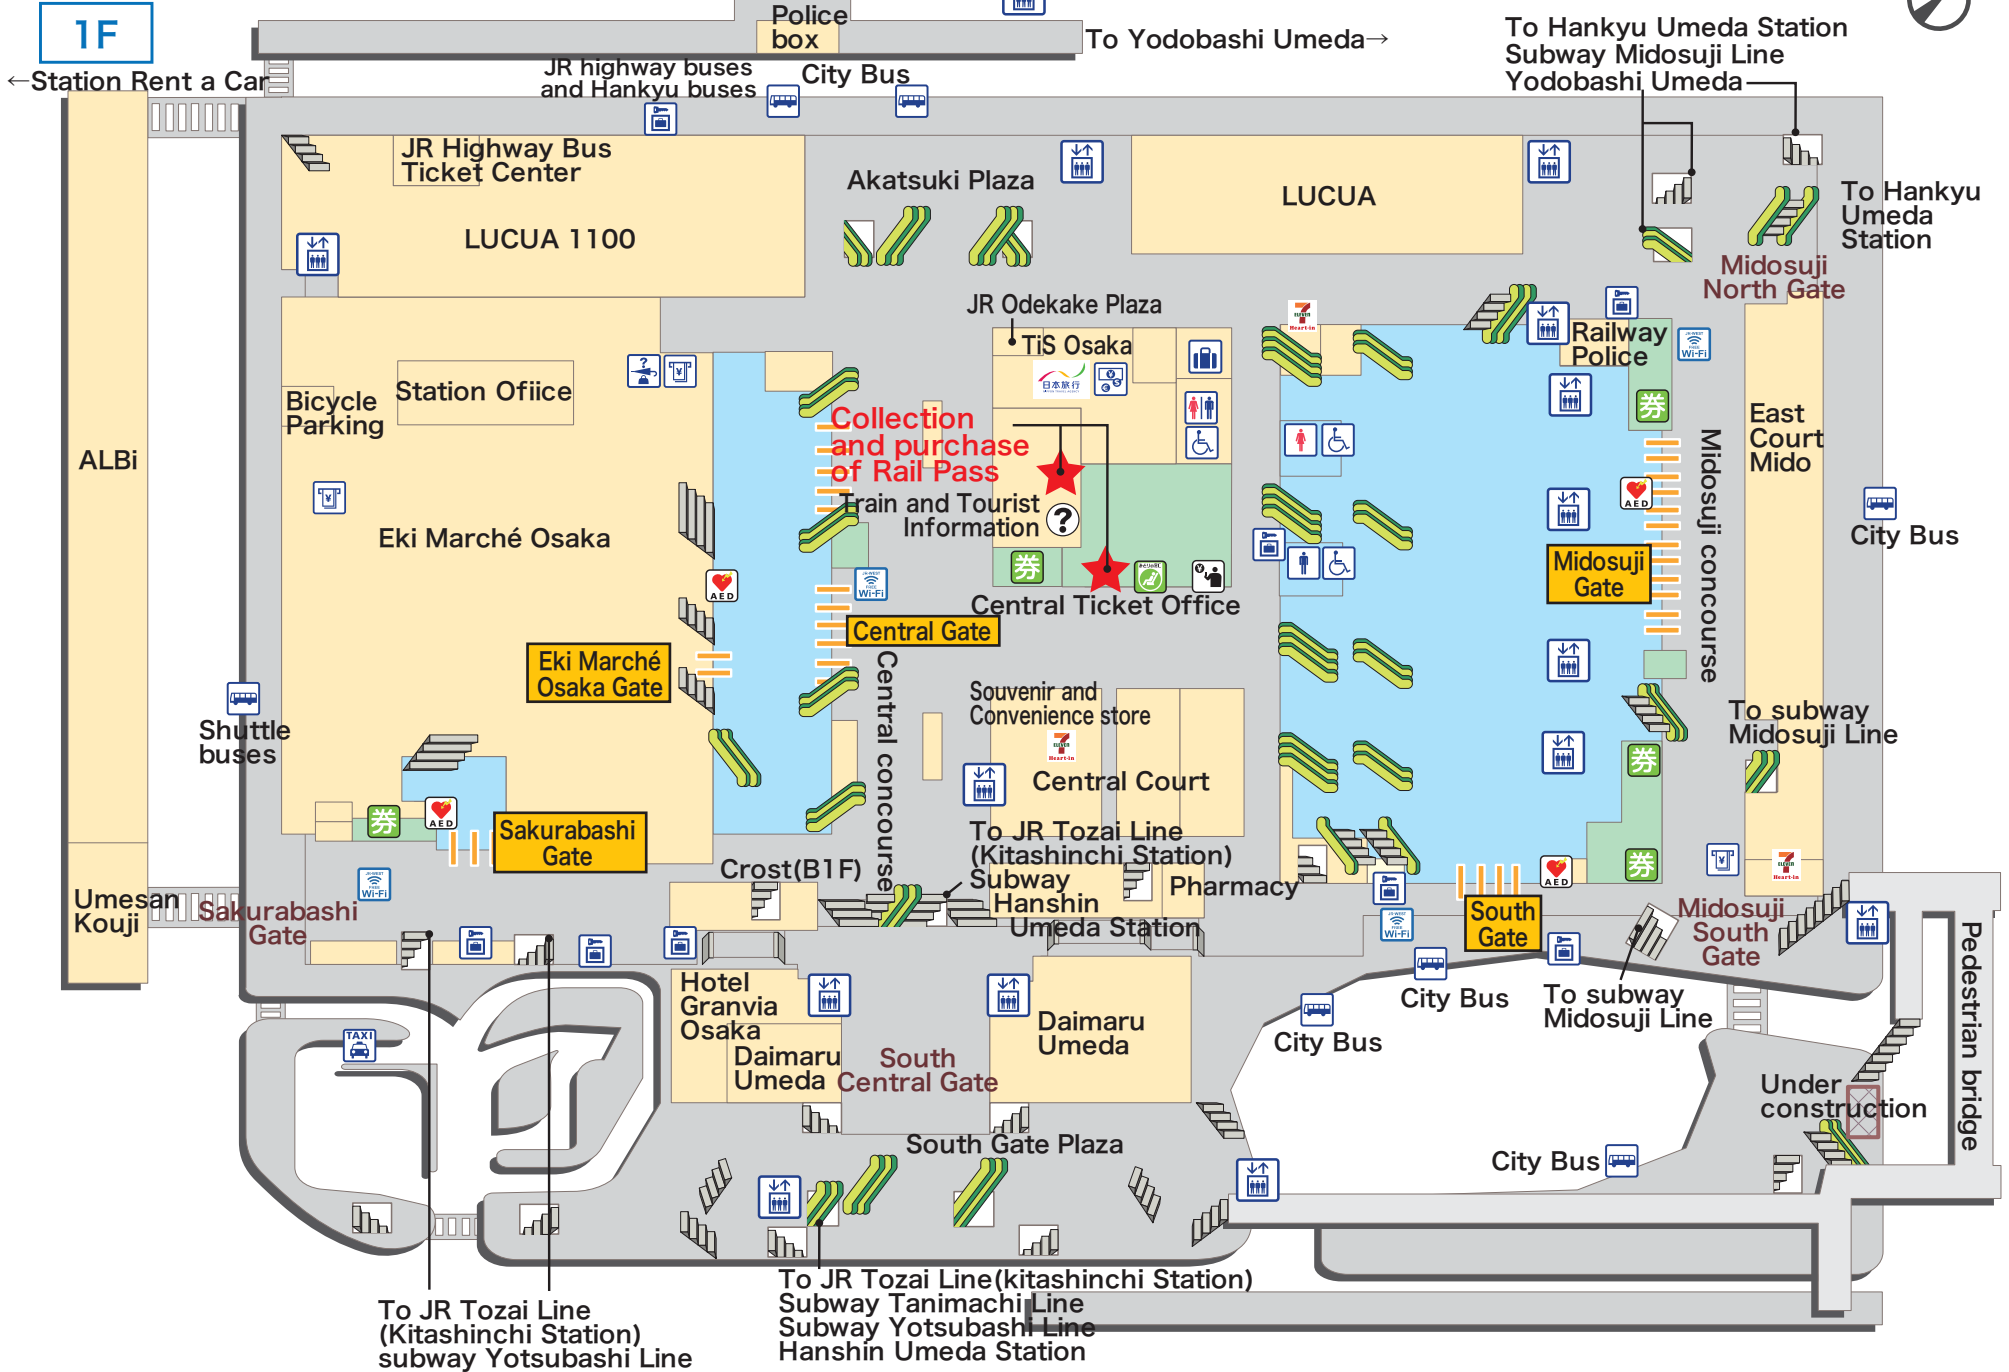

※For improvement construction, it'll be sometimes modification.