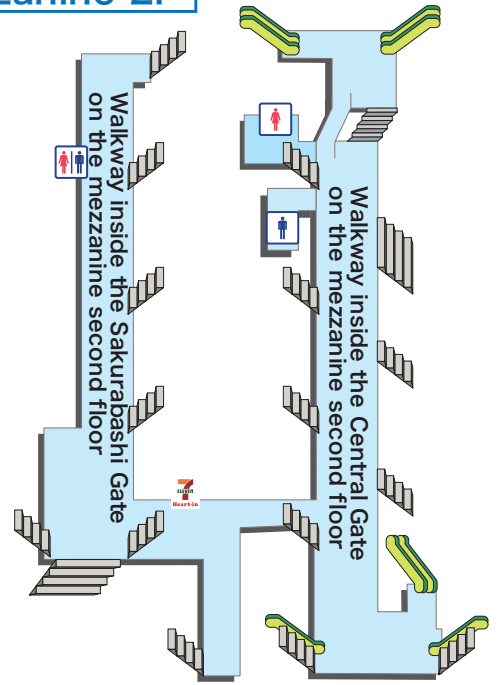

※For improvement construction, it'll be sometimes modification.

Explanation of icons

- | | | | | | | | | | | | |
|--|------------------------|------------------------|----------------------|--------------|-------------------------------|---------------------|-----------|--------------------------|-----------------------|---------------------------|--------------------------|
| | | | | | | | | | | | |
| JR Ticket Office (Midori-no-madoguchi) | Ticket vending machine | Fare adjustment office | Nippon Travel Agency | Toilets | Wheelchair-accessible Toilets | Coin lockers | Buses | Taxis | Seven-Eleven Heart-in | Elevator | |
| | | | | | | | | | | | |
| Automated external defibrillator (AED) | Information | Baggage Room | Lost & Found | Track number | Ticket gate | Name of Ticket gate | Escalator | Free public wireless LAN | ATM | Foreign Currency Exchange | Baggage delivery service |

Walkways inside the Sakurabashi Gate and Central Gate on the Mezzanine 2F

Connecting walkway to Track No.11

Walkways inside the Midosuji Gate on the Mezzanine 2F

Connecting walkway to Tracks No.1 and No.2