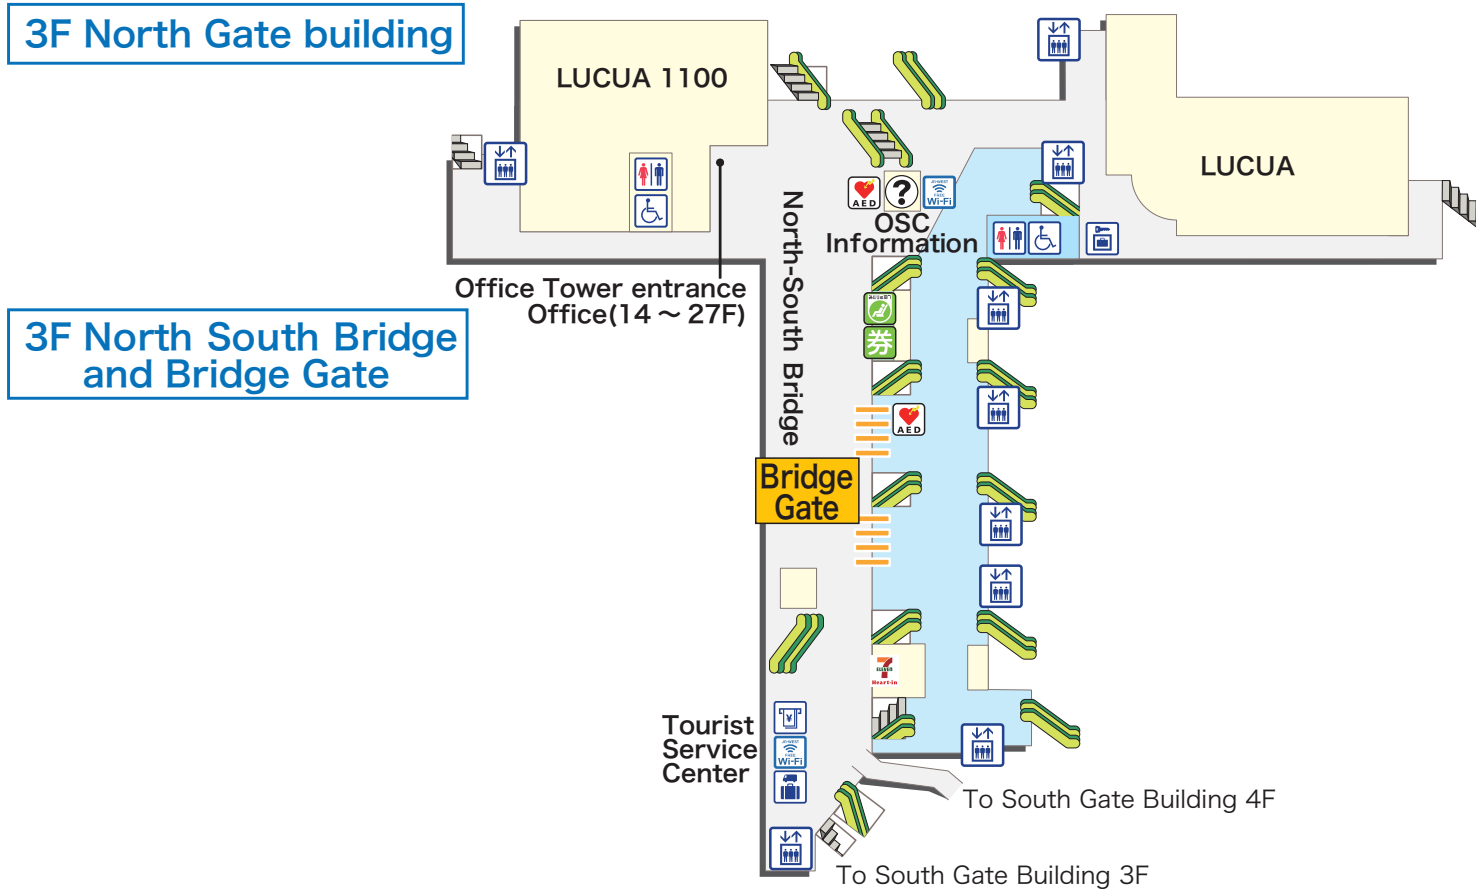

※For improvement construction, it'll be sometimes modification.

Explanation of icons

- | | | | | | | | | | | | |
|--|------------------------|------------------------|----------------------|--------------|-------------------------------|---------------------|-----------|--------------------------|-----------------------|---------------------------|--------------------------|
| | | | | | | | | | | | |
| JR Ticket Office (Midori-no-madoguchi) | Ticket vending machine | Fare adjustment office | Nippon Travel Agency | Toilets | Wheelchair-accessible Toilets | Coin lockers | Buses | Taxis | Seven-Eleven Heart-in | Elevator | |
| | | | | | | | | | | | |
| Automated external defibrillator (AED) | Information | Baggage Room | Lost & Found | Track number | Ticket gate | Name of Ticket gate | Escalator | Free public wireless LAN | ATM | Foreign Currency Exchange | Baggage delivery service |

Walkways inside the Sakurabashi Gate and Central Gate on the Mezzanine 2F

Connecting walkway to Track No.11

Walkways inside the Midosuji Gate on the Mezzanine 2F

Connecting walkway to Tracks No.1 and No.2