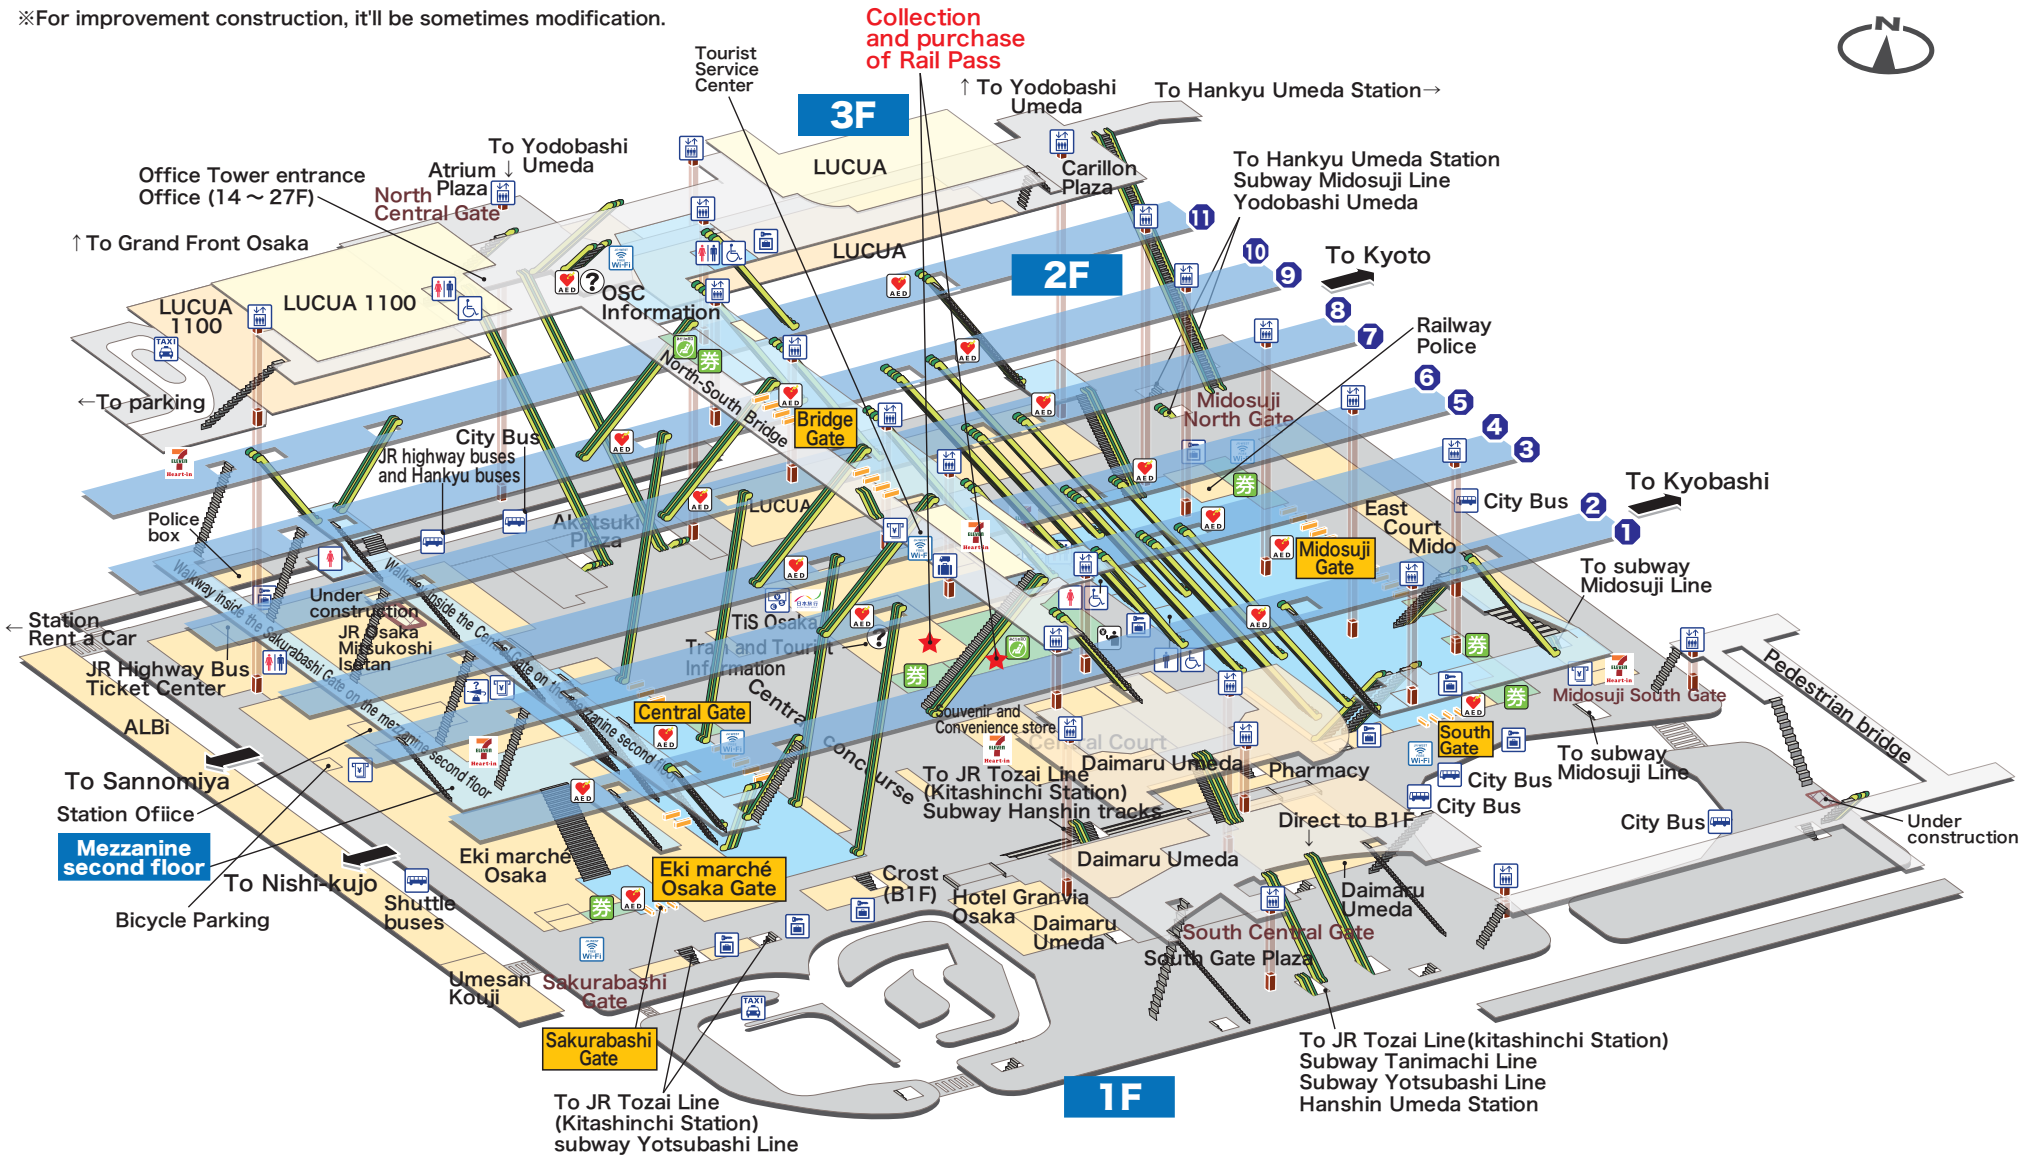

※For improvement construction, it'll be sometimes modification.

Explanation of icons

- | | | | | | | | | | | | |
|--|------------------------|------------------------|----------------------|--------------|-------------------------------|---------------------|-----------|--------------------------|-----------------------|---------------------------|--------------------------|
| | | | | | | | | | | | |
| JR Ticket Office (Midori-no-madoguchi) | Ticket vending machine | Fare adjustment office | Nippon Travel Agency | Toilets | Wheelchair-accessible Toilets | Coin lockers | Buses | Taxis | Seven-Eleven Heart-in | Elevator | |
| | | | | | | | | | | | |
| Automated external defibrillator (AED) | Information | Baggage Room | Lost & Found | Track number | Ticket gate | Name of Ticket gate | Escalator | Free public wireless LAN | ATM | Foreign Currency Exchange | Baggage delivery service |

3F North South Bridge
and Bridge Gate

2F North Gate building

2F platforms

3F South Gate building

Walkways inside the Sakurabashi Gate and Central Gate on the Mezzanine 2F

Connecting walkway to Track No.11

Walkways inside the Midosuji Gate on the Mezzanine 2F