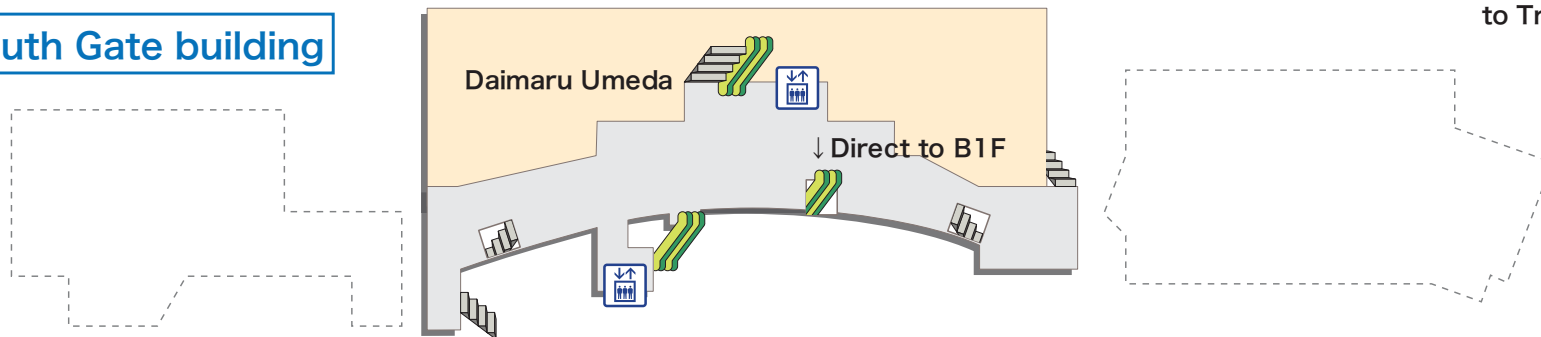

2F South Gate building