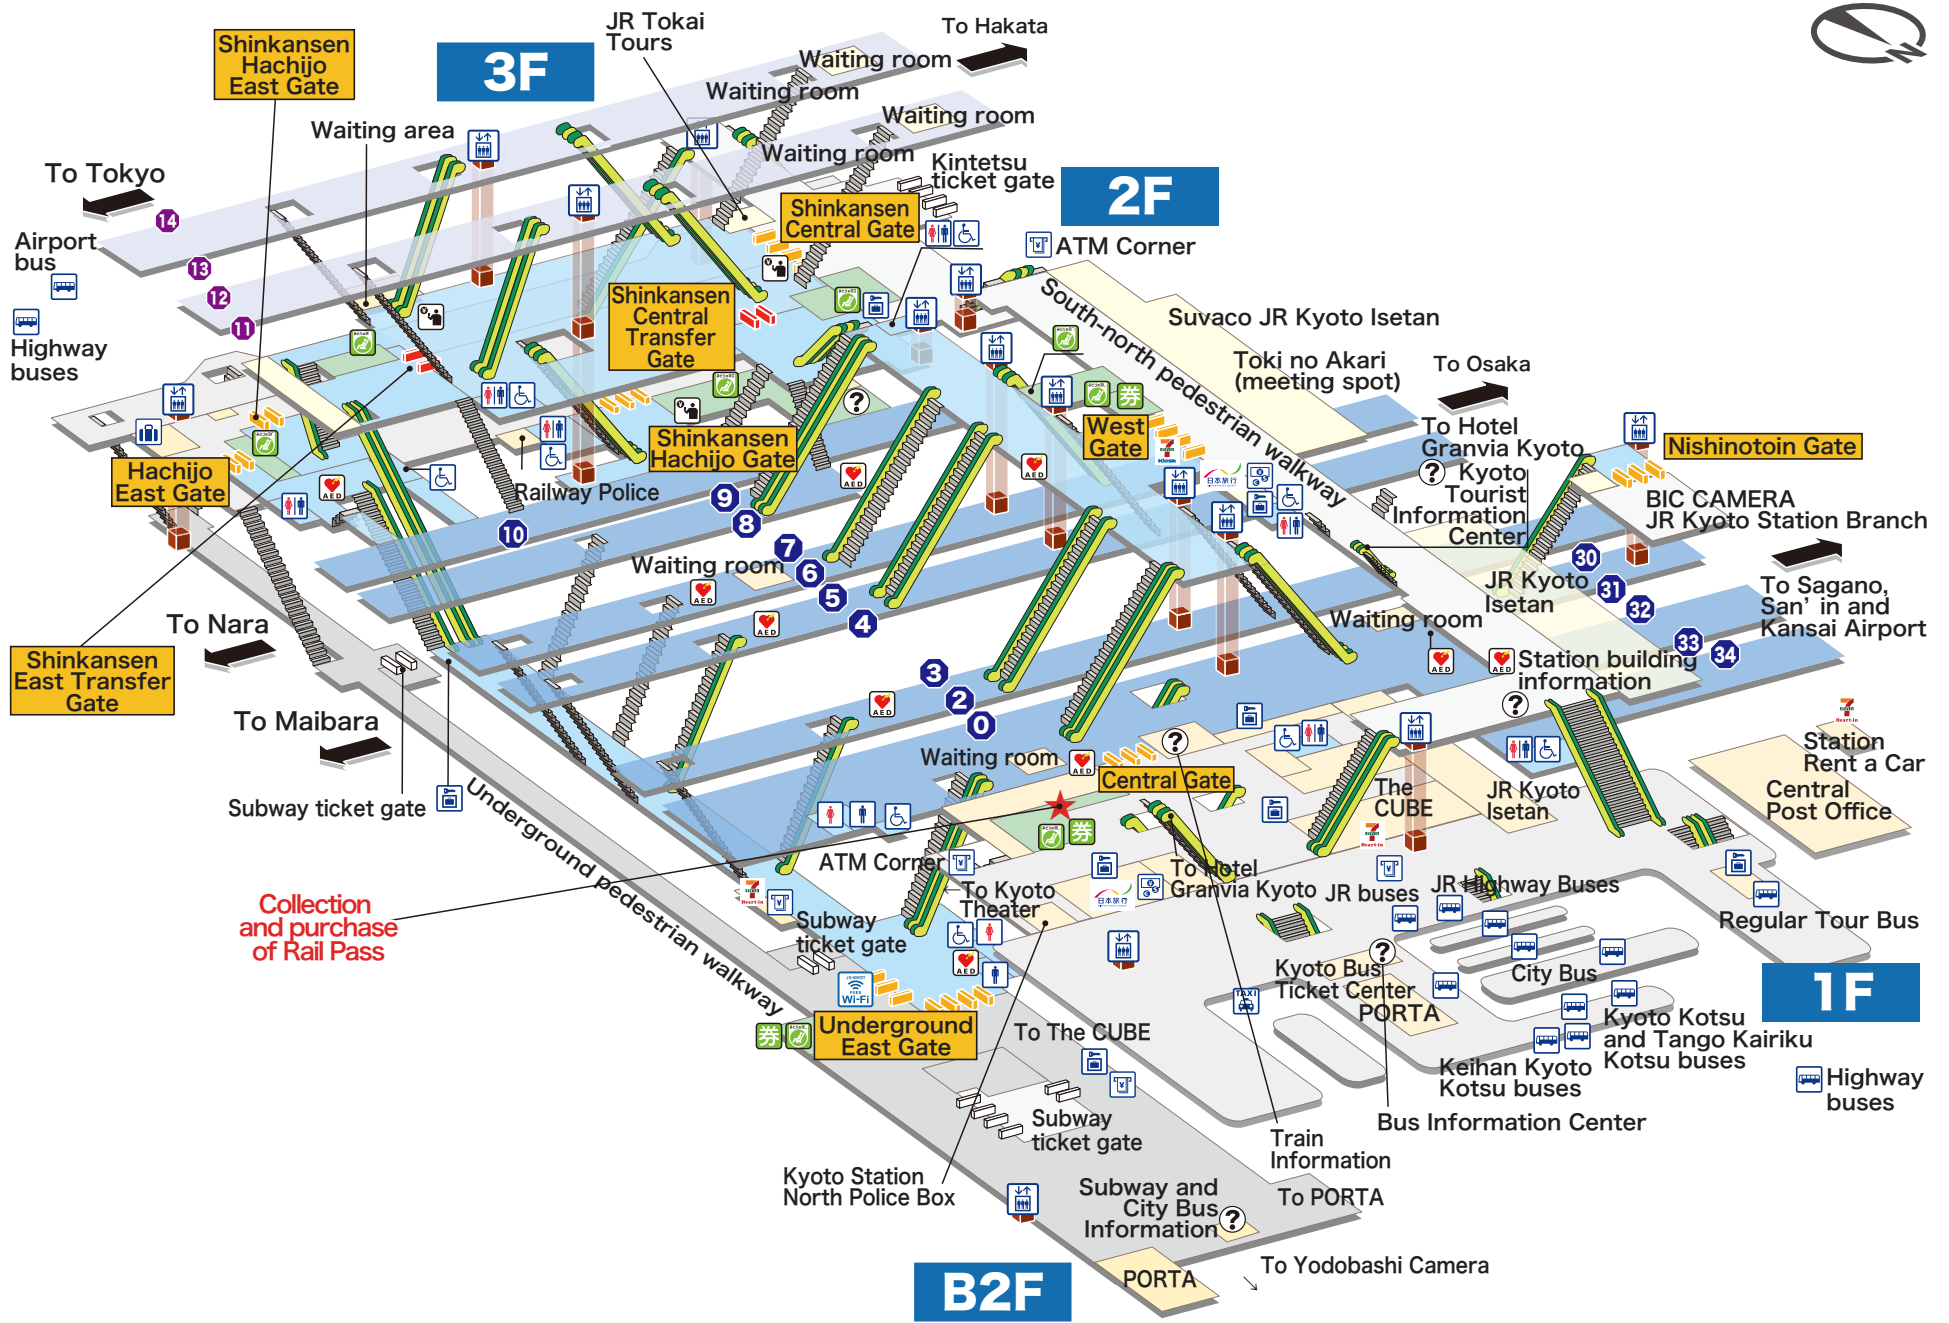

## Explanation of icons

- |  |  |                        |                      |              |                               |              |  |                     |           |                          |     |
|--|--|------------------------|----------------------|--------------|-------------------------------|--------------|--|---------------------|-----------|--------------------------|-----|
|  |  |                        |                      |              |                               |              |  |                     |           |                          |     |
| JR Ticket Office (Midori-no-madoguchi) | Ticket vending machine                 | Fare adjustment office | Nippon Travel Agency | Toilets      | Wheelchair-accessible Toilets | Coin lockers | Buses  | Taxis               | Elevator  | Seven-Eleven Heart-in    |     |
|  |  |                        |                      |              |                               |              |  |                     |           |                          |     |
| Seven-Eleven Kiosk                     | Automated external defibrillator (AED) | Information            | Baggage Room         | Lost & Found | Track number                  | Ticket gate  | Shinkansen/conventional lines transfer ticket gate | Name of Ticket gate | Escalator | Free public wireless LAN | ATM |
|  |  |                        |                      |              |                               |              |  |                     |           |                          |     |
| Foreign Currency Exchange              |  |                        |                      |              |                               |              |  |                     |           |                          |     |