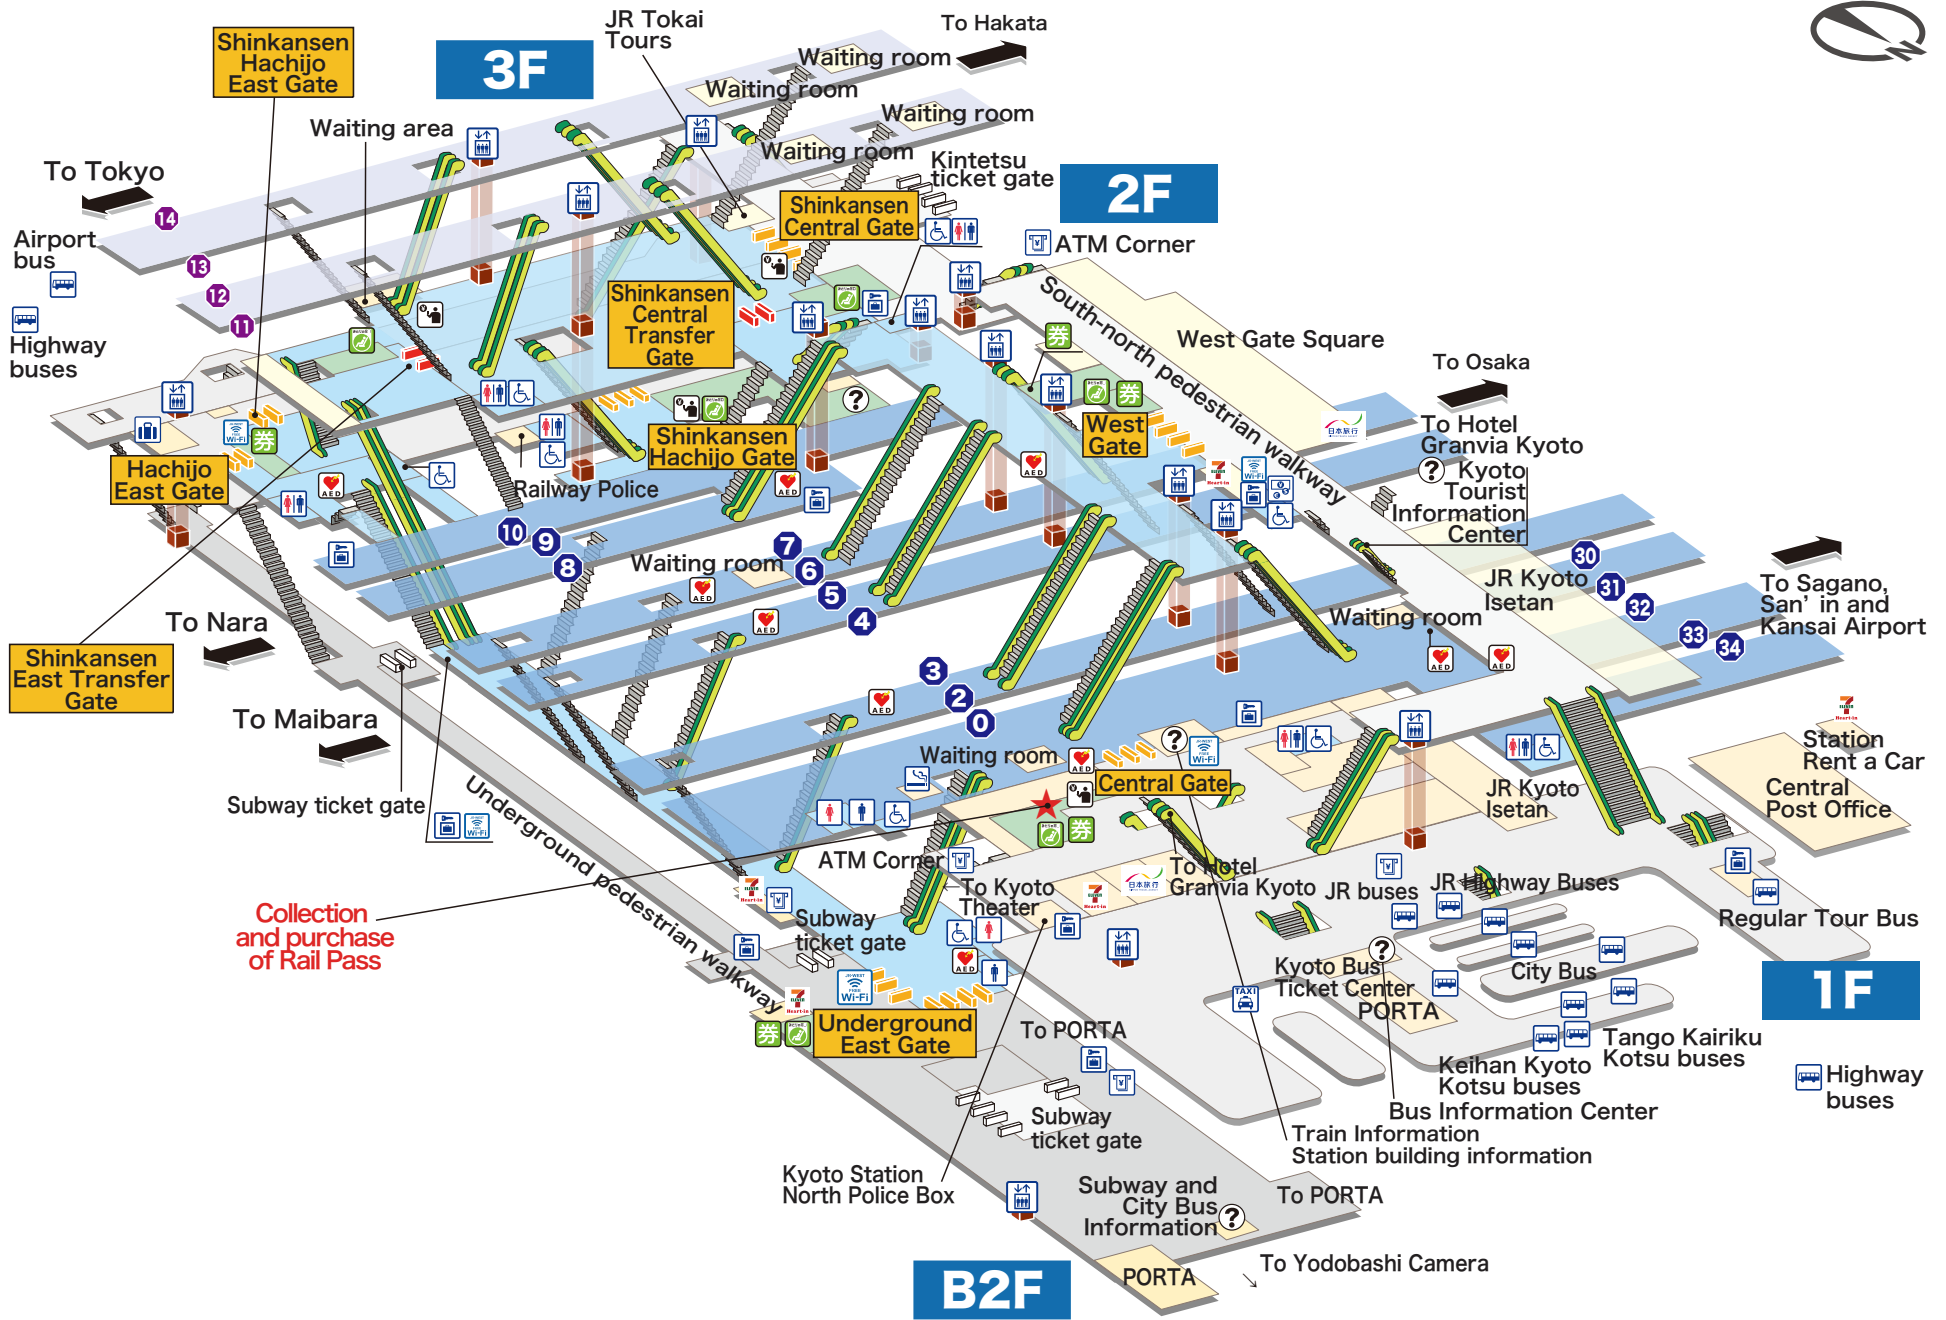

Explanation of icons

- | | | | | | | | | | | |
|--|--|---------------------------|----------------------|--------------|-------------------------------|--------------|--|---------------------|-----------|--------------------------|
| | | | | | | | | | | |
| JR Ticket Office (Midori-no-madoguchi) | Ticket vending machine | Fare adjustment office | Nippon Travel Agency | Toilets | Wheelchair-accessible Toilets | Coin lockers | Buses | Taxis | Elevator | Seven-Eleven Heart-in |
| | | | | | | | | | | |
| Seven-Eleven Kiosk | Automated external defibrillator (AED) | Information | Baggage Room | Lost & Found | Track number | Ticket gate | Shinkansen/conventional lines transfer ticket gate | Name of Ticket gate | Escalator | Free public wireless LAN |
| | | | | | | | | | | |
| Smoking room | ATM | Foreign Currency Exchange | | | | | | | | |