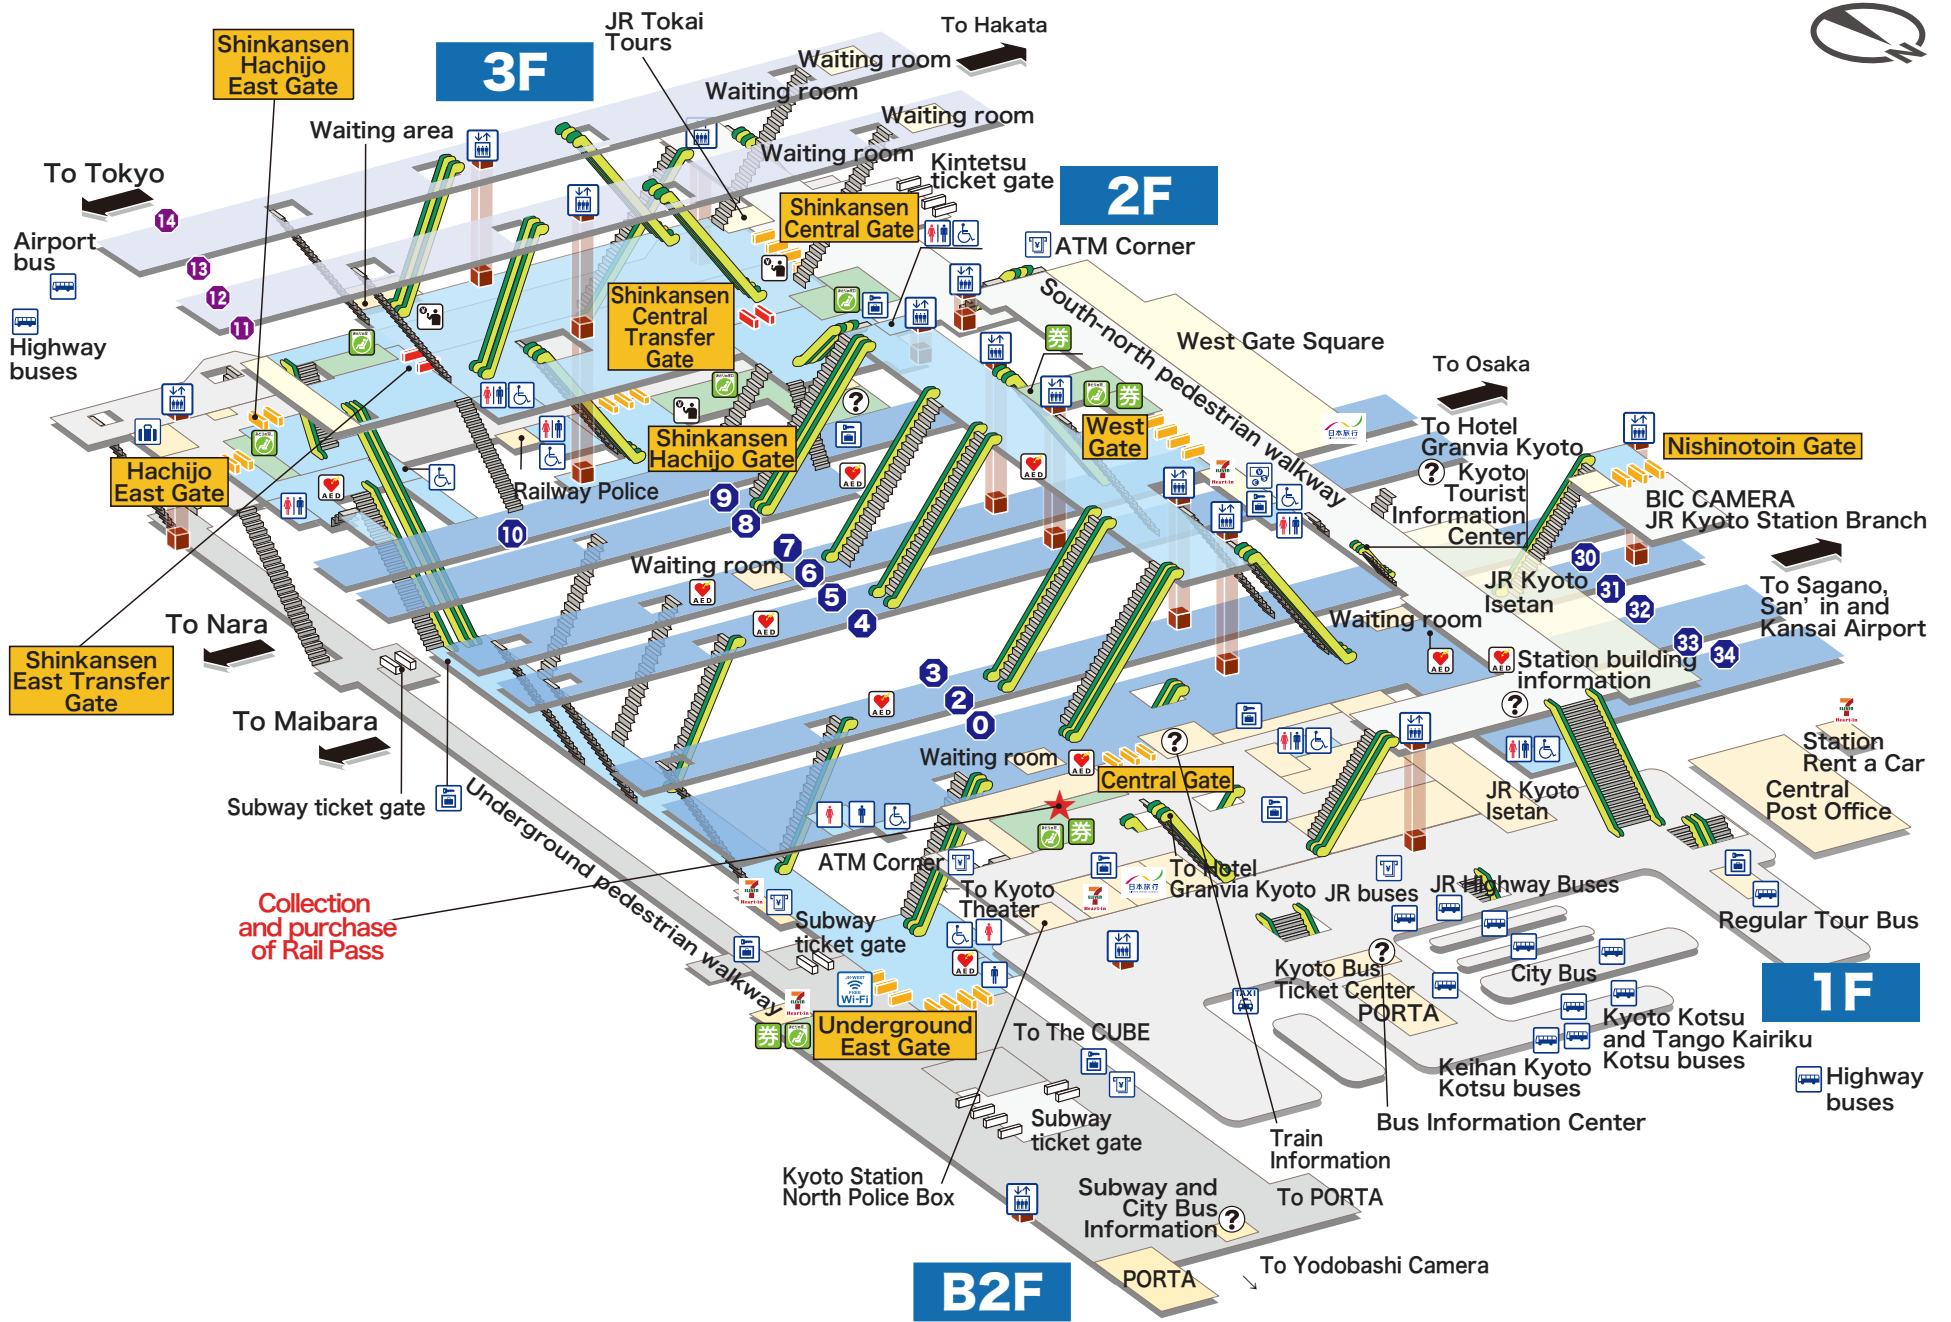

## Explanation of icons

- |  |  |                        |                      |              |                               |              |  |                     |           |                          |
|--|--|------------------------|----------------------|--------------|-------------------------------|--------------|--|---------------------|-----------|--------------------------|
|  |  |                        |                      |              |                               |              |  |                     |           |                          |
| JR Ticket Office (Midori-no-madoguchi) | Ticket vending machine                 | Fare adjustment office | Nippon Travel Agency | Toilets      | Wheelchair-accessible Toilets | Coin lockers | Buses  | Taxis               | Elevator  | Seven-Eleven Heart-in    |
|  |  |                        |                      |              |                               |              |  |                     |           |                          |
| Seven-Eleven Kiosk                     | Automated external defibrillator (AED) | Information            | Baggage Room         | Lost & Found | Track number                  | Ticket gate  | Shinkansen/conventional lines transfer ticket gate | Name of Ticket gate | Escalator | Free public wireless LAN |
|  |  |                        |                      |              |                               |              |  |                     |           |                          |
| Foreign Currency Exchange              |  |                        |                      |              |                               |              |  |                     |           |                          |