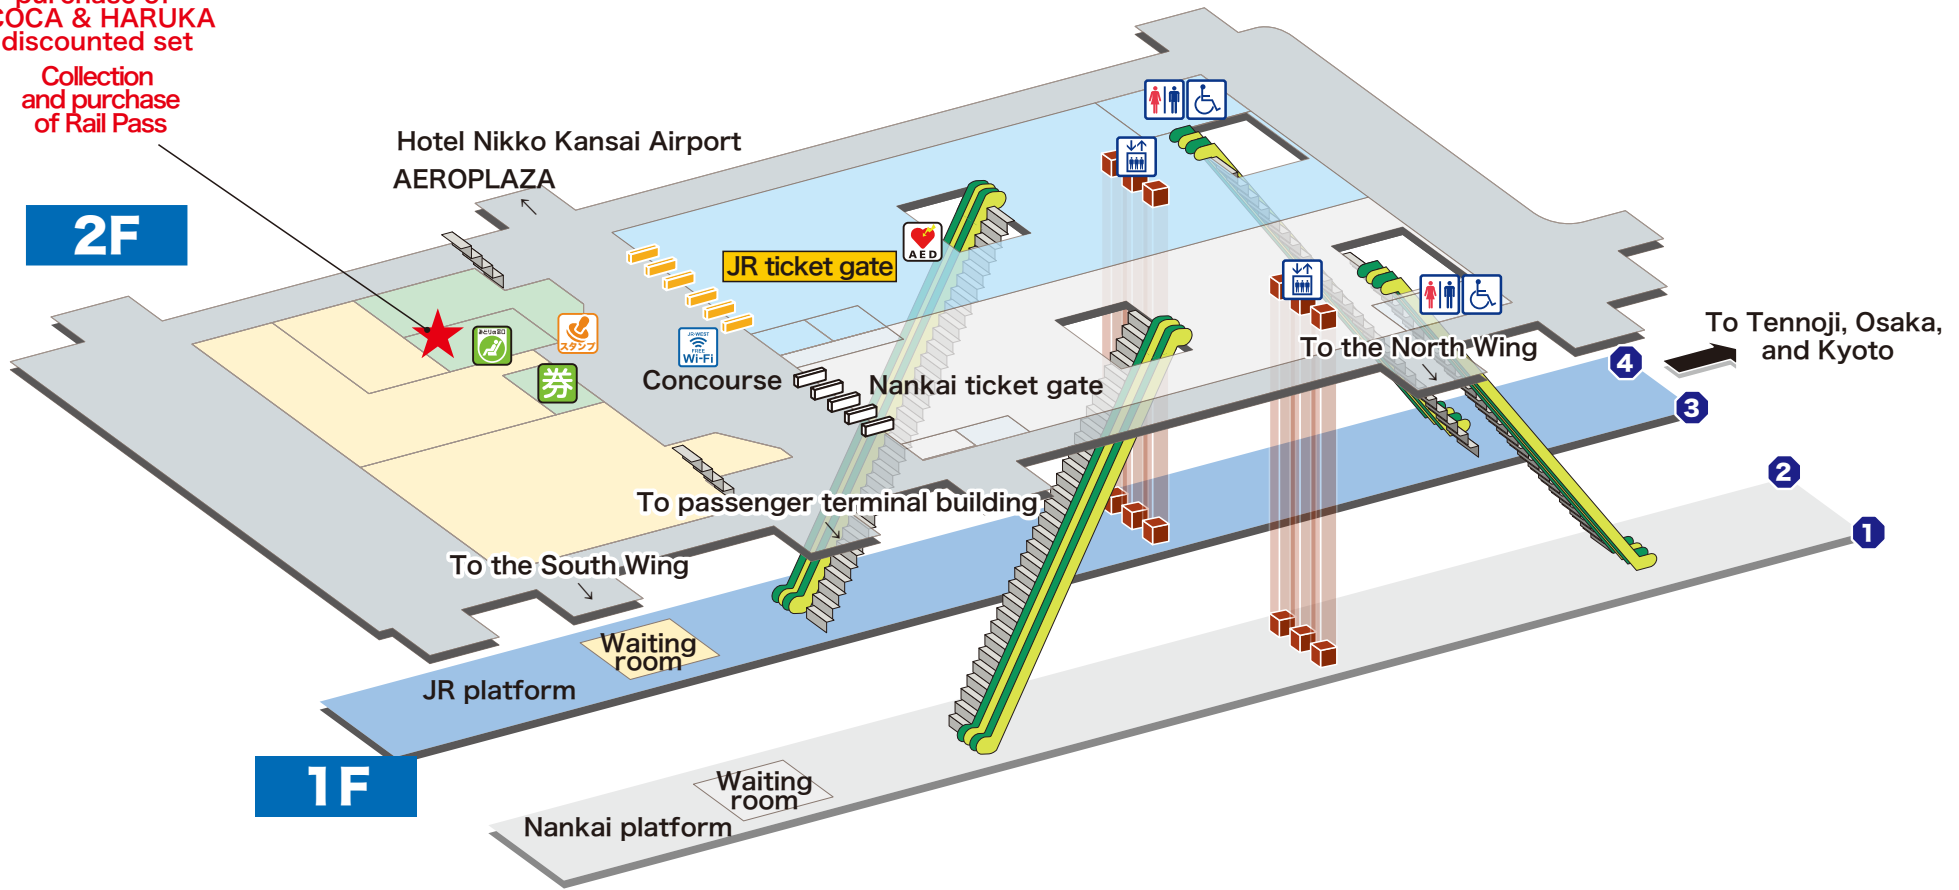

Collection and purchase of ICOCA & HARUKA discounted set  
Collection and purchase of Rail Pass

2F

1F

## Explanation of icons

- |  |                 |                          |                               |          |  |                           |              |
|--|-----------------|--------------------------|-------------------------------|----------|--|---------------------------|--------------|
|  |                 |                          |                               |          |  |                           |              |
| JR Ticket Office (Midori-no-madoguchi) | Vending machine | Toilets                  | Wheelchair-accessible toilets | Elevator | Automated external defibrillator (AED) | Location of station stamp | Track number |
|  |                 |                          |                               |          |  |                           |              |
| Escalator                              | Ticket gate     | Free public wireless LAN |                               |          |  |                           |              |