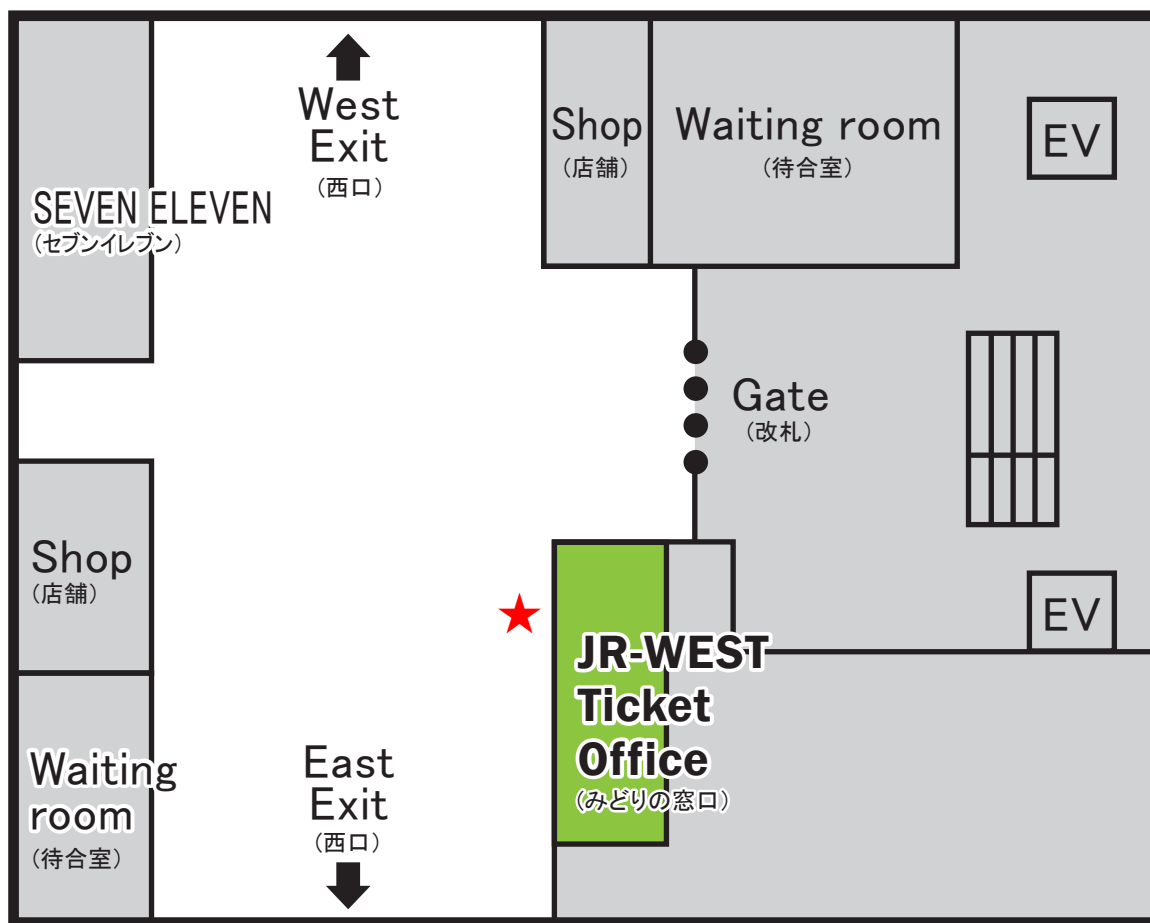

KOMATSU STATION (小松駅)

Picked Up JR-WEST RAIL PASS

[Kansai-Hokuriku Area Pass] [Hokuriku Area Pass]

* JR-WEST RAIL PASS can be picked up only from the JR-WEST Ticket Office.

: Elevator

■ Visit the official website for more information on JR-WEST RAIL PASS.
<http://www.westjr.co.jp/global/en/travel-information/pass/>