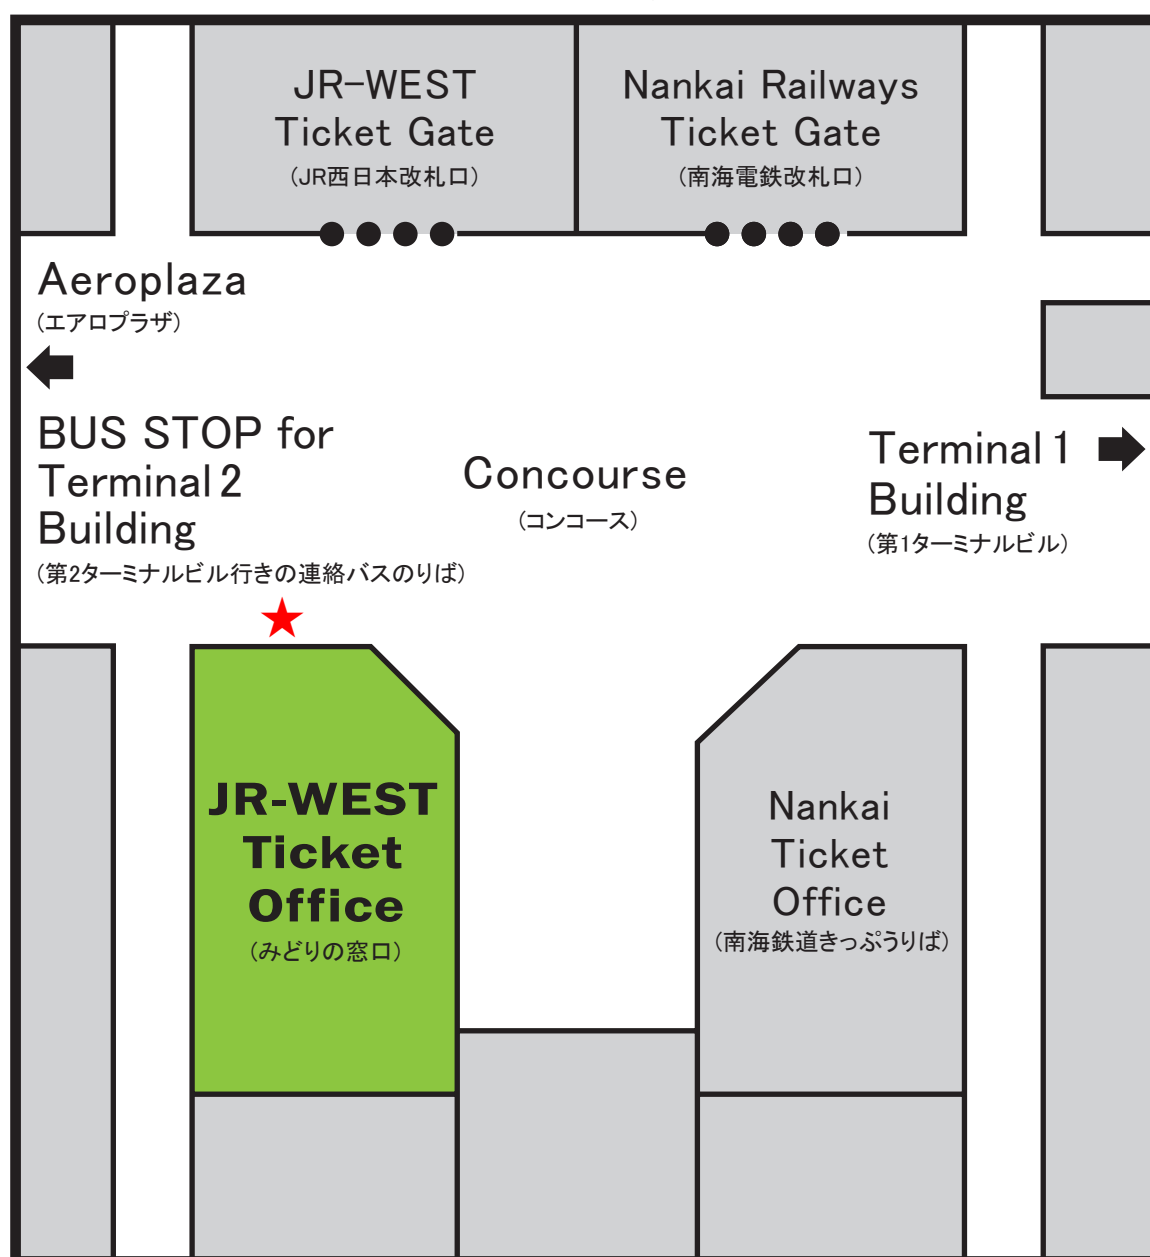

KANSAI-AIRPORT STATION (関西空港駅)

Picked Up JR-WEST RAIL PASS

- [Kansai Area Pass]
- [Kansai-Hiroshima Area Pass]
- [Kansai-Hokuriku Area Pass]
- [ICOCA&HARUKA]
- [Kansai WIDE Area Pass]
- [Sanyo-San'in Area Pass]
- [Hokuriku Area Pass]
- [San'in-Okayama Area Pass]

* JR-WEST RAIL PASS can be picked up only from the JR-WEST Ticket Office.

■ Visit the official website for more information on JR-WEST RAIL PASS.
<http://www.westjr.co.jp/global/en/travel-information/pass/>