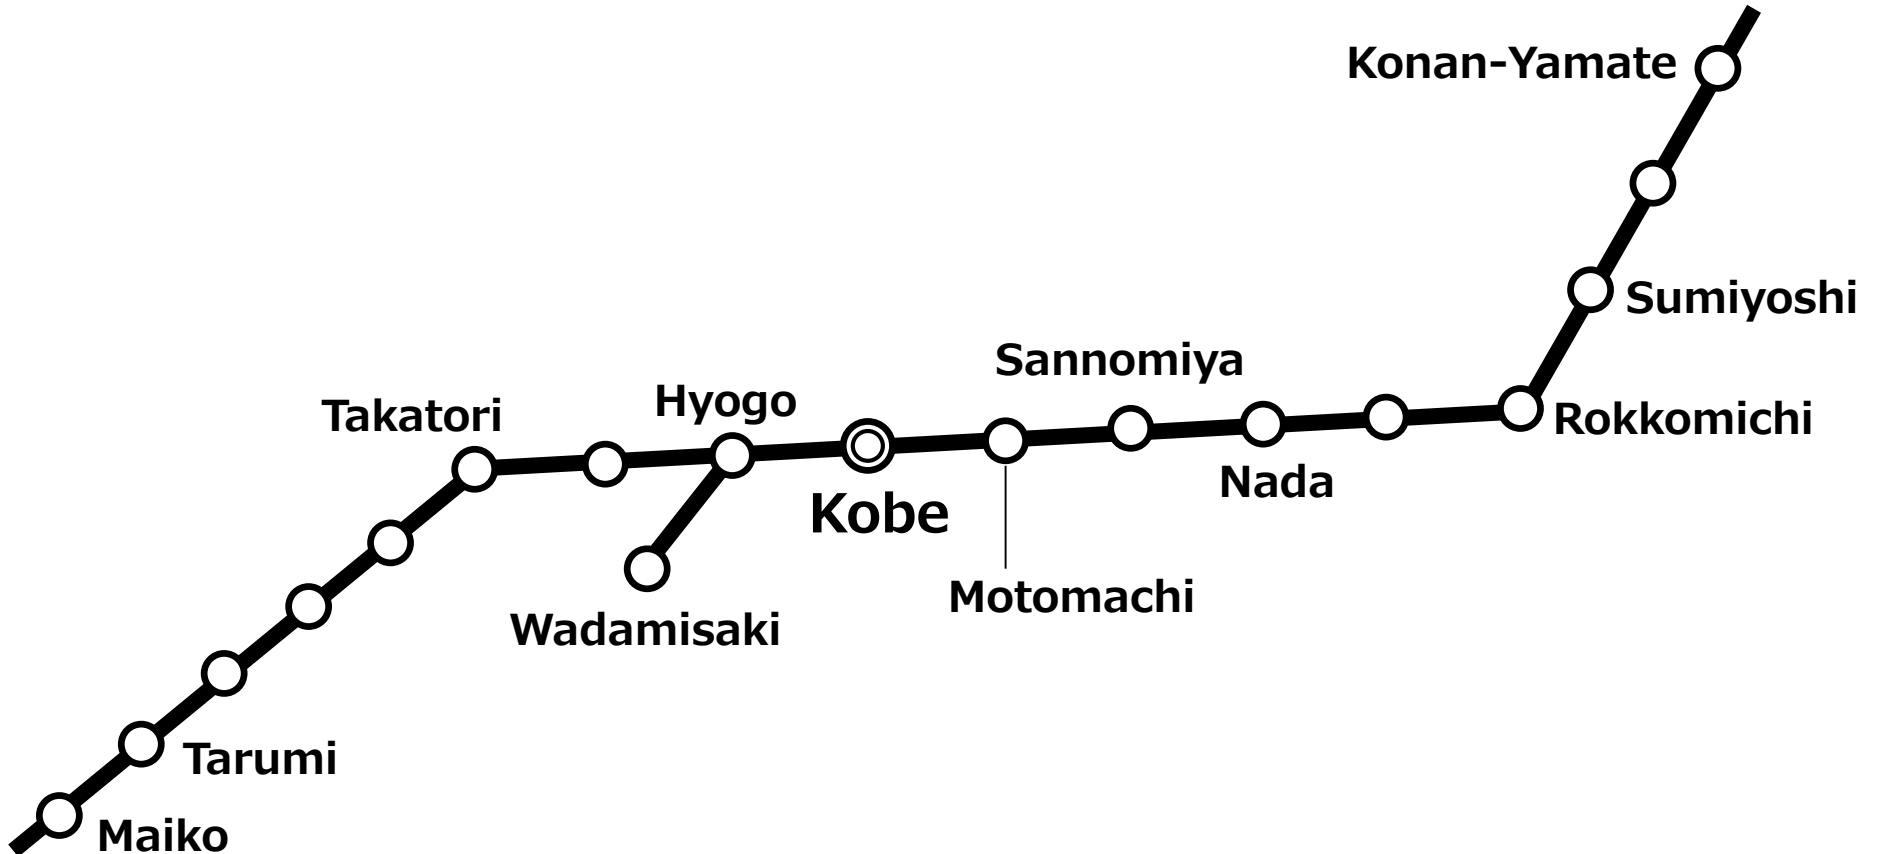

神 Boardable Stations in Kobe City

* Does not include unlimited rides. You cannot get off the train before the specified station.