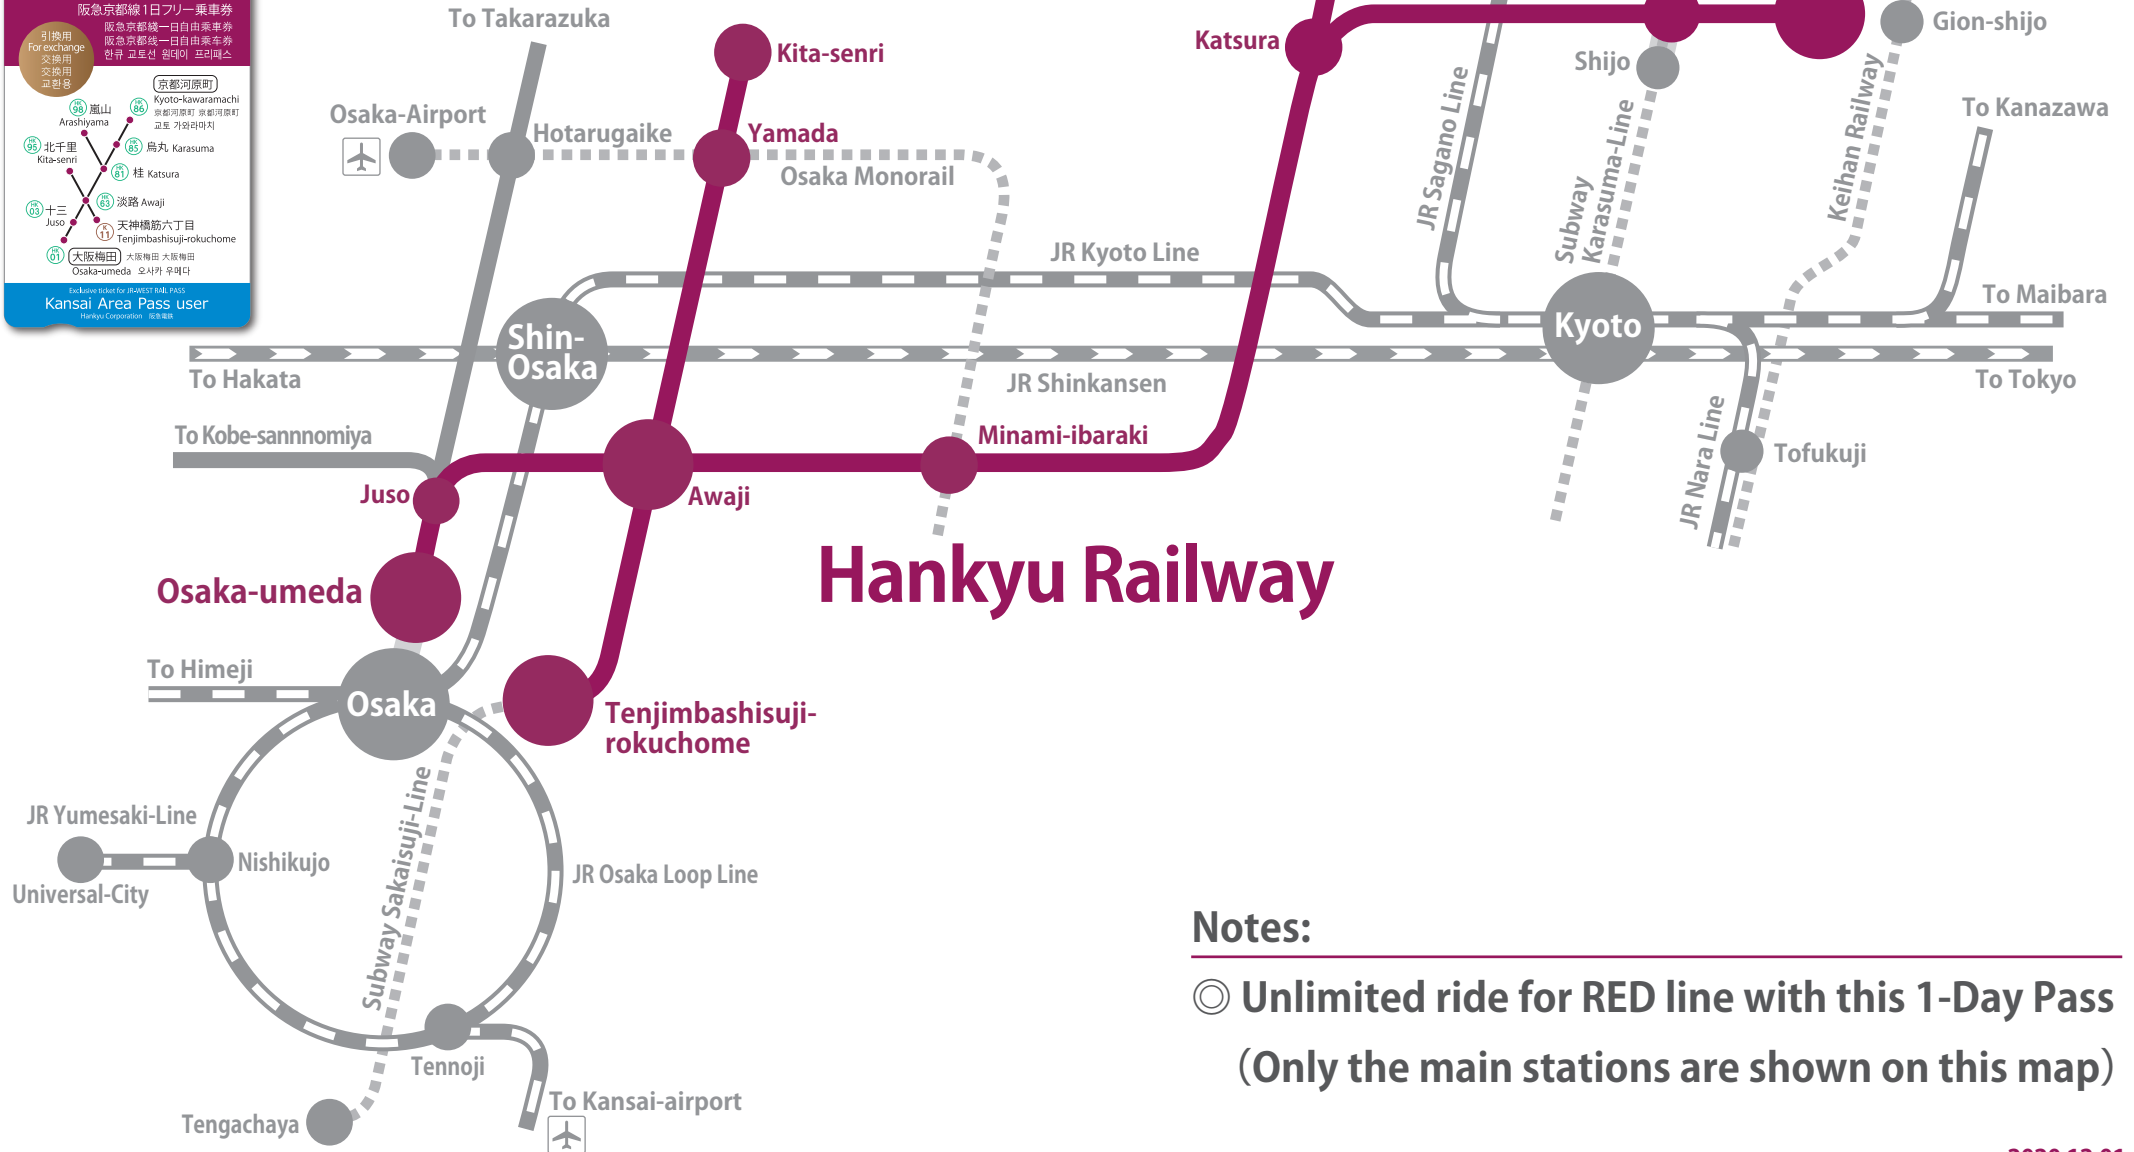

Kansai Area Pass Hankyu Kyoto Line 1-Day Pass Valid area

Hankyu Kyoto Line 1-Day Pass
阪急京都線1日フリー乗車券

引換用
For exchange
交換用
교환용

京都河原町
Kyoto-kawaramachi
京都河原町 京都河原町
교토 가와라마치

98 嵐山 Arashiyama
99 北千里 Kita-senri
103 十三 Juso
65 天竺橋筋六丁目 Tenjimbashisuji-rokuchome
61 大阪梅田 Osaka-umeda 오사카 우메다

65 淡路 Awaji
63 鳥丸 Karasuma
61 桂 Katsura

Kansai Area Pass user
Inclusion for JR WEST rail Pass
Hankyu Corporation 阪急電鉄

Notes:

- ◎ Unlimited ride for RED line with this 1-Day Pass
(Only the main stations are shown on this map)