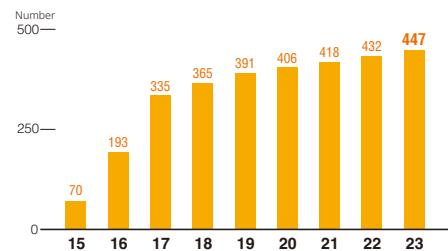

Non-Transportation Operations (Retail Business)

As of March 31, 2023

Sales of Goods and Food Services

Business	Names of major stores	No. of stores	Overview
Sales of Goods	Seven-Eleven ①	447	Seven-Eleven franchised stores
	Eki Marché ②	4	Commercial facilities inside stations
	episode	17	Variety and general goods stores inside stations
	Garland of Dew	6	Selected accessory shops
Food Services	Deli Cafe	16	Self-service cafés
	Estación Café	5	Full-service cafés inside stations
	Karafuneya Coffee	9	Urban full-service cafés
	Menya	20	Fast food noodle shops
	Tabi Bento	11	Shops specializing in train station boxed lunches
	Drip-X-Café	3	New type café located outside stations
Other	Via Inn ③	25	Accommodation-oriented budget hotels

Department Store

Major store	Opened	Floor space
JR Kyoto Isetan	Sept. 1997	Approx. 44,000 m²

① Number of Seven-Eleven franchised stores