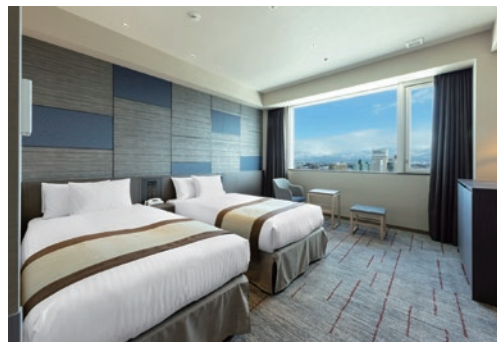

HOTEL VISCHIO TOYAMA