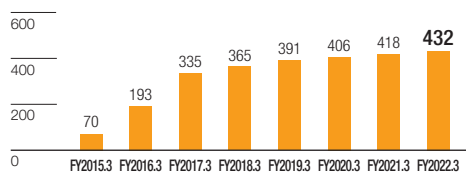

Business

Non-Transportation Operations (Retail Business) As of March 31, 2022

Sales of Goods and Food Services

Business	Names of major stores	No. of stores	Overview
Sales of Goods	Seven-Eleven ①	432	Seven-Eleven franchised stores
	Eki Marché ②	3	Commercial facilities inside stations
	episode	17	Variety and general goods stores inside stations
	Garland of Dew	7	Selected accessory shops
Food Services	DELI CAFE	17	Self-service cafés
	ESTACIÓN CAFÉ	7	Full-service cafés inside stations
	KARAFUNEYA COFFEE	10	Urban full-service cafés
	Menya	20	Fast food noodle shops
	Tabi Bento	10	Shops specializing in train station boxed lunches
	Drip-X-Café	3	New type café located outside stations
Other	VIA INN ③	26	Accommodation-oriented budget hotels

Department Store

Major Store	Opened	Commercial floor space
JR Kyoto Isetan	Sept. 1997	Approx. 44,000 m ²

① Number of Seven-Eleven franchised stores

② Eki Marché details

Name	Opened	Floor space
Eki Marché Takarazuka	Mar. 2010	Approx. 830 m ²
Eki Marché Osaka	Oct. 2012	Approx. 4,500 m ²
Eki Marché Shin-Osaka	Mar. 2015	Approx. 1,800 m ²
Eki Marché Shin-Osaka Sotoe	Mar. 2021	Approx. 900 m ²