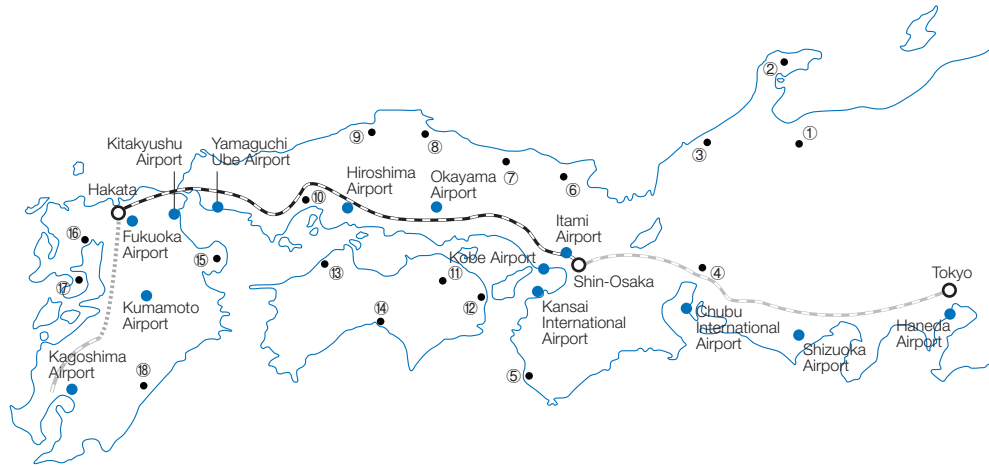

Airport and Expressway Networks

Airport Network (Main airports)

- | | | | |
|---------------------------|----------------------------|---------------------|--------------------|
| ① Toyama Airport | ⑥ Kounotori Tajima Airport | ⑪ Takamatsu Airport | ⑬ Saga Airport |
| ② Noto Airport | ⑦ Tottori Airport | ⑫ Tokushima Airport | ⑭ Nagasaki Airport |
| ③ Komatsu Airport | ⑧ Yonago Airport | ⑬ Matsuyama Airport | ⑮ Miyazaki Airport |
| ④ Nagoya Airport | ⑨ Izumo Airport | ⑭ Kochi Airport | |
| ⑤ Nanki-Shirahama Airport | ⑩ Hiroshima-Nishi Airport | ⑮ Oita Airport | |

Expressway Network

- Already constructed
- - - Under construction
- At planning stage