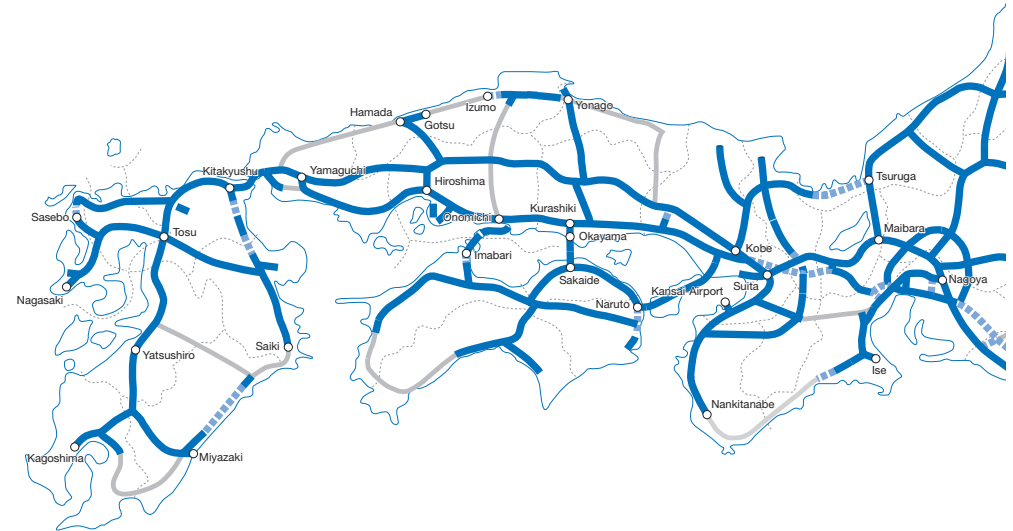

Airport and Expressway Networks

Airport Network (Main airports)

- | | | | |
|---------------------------|----------------------------|---------------------|--------------------|
| ① Toyama Airport | ⑥ Kounotori Tajima Airport | ⑪ Takamatsu Airport | ⑬ Saga Airport |
| ② Noto Airport | ⑦ Tottori Airport | ⑫ Tokushima Airport | ⑭ Nagasaki Airport |
| ③ Komatsu Airport | ⑧ Yonago Airport | ⑬ Matsuyama Airport | ⑮ Miyazaki Airport |
| ④ Nagoya Airport | ⑨ Izumo Airport | ⑭ Kochi Airport | |
| ⑤ Nanki-Shirahama Airport | ⑩ Hiroshima-Nishi Airport | ⑮ Oita Airport | |

Expressway Network

- Already constructed
- - - Under construction
- At planning stage