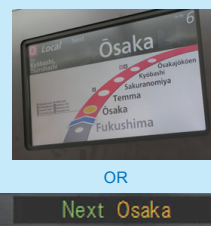

Tickets for use at staffed ticket gates

Show your ticket
at the staffed
ticket gate.

STEP 3

Board the train

Find the desired platform on the information board behind the ticket gates.

← 6-5		4-3 →	
A JR神戸線 三ノ宮・西明石・姫路 方面 for Sannomiya, Nishi-Akashi, Himeji			
種別 Type	遅れ Delay	時刻 Departure Time	行先 Destination
S.Rapid		11:15	Himeji
Rapid		11:22	Aboshi
Local		11:23	Suma
'宮・神戸・明石・西明石・力			

Direction

Platform number

Train type

Departure time

Destination

Check the train type and destination before boarding.

Train type

Destination

STEP 4

Get off at the desired station

Note the in-car announcements and displays.

OR

Next Osaka

ANNOUNCEMENT

STEP 5

Go through the ticket gates