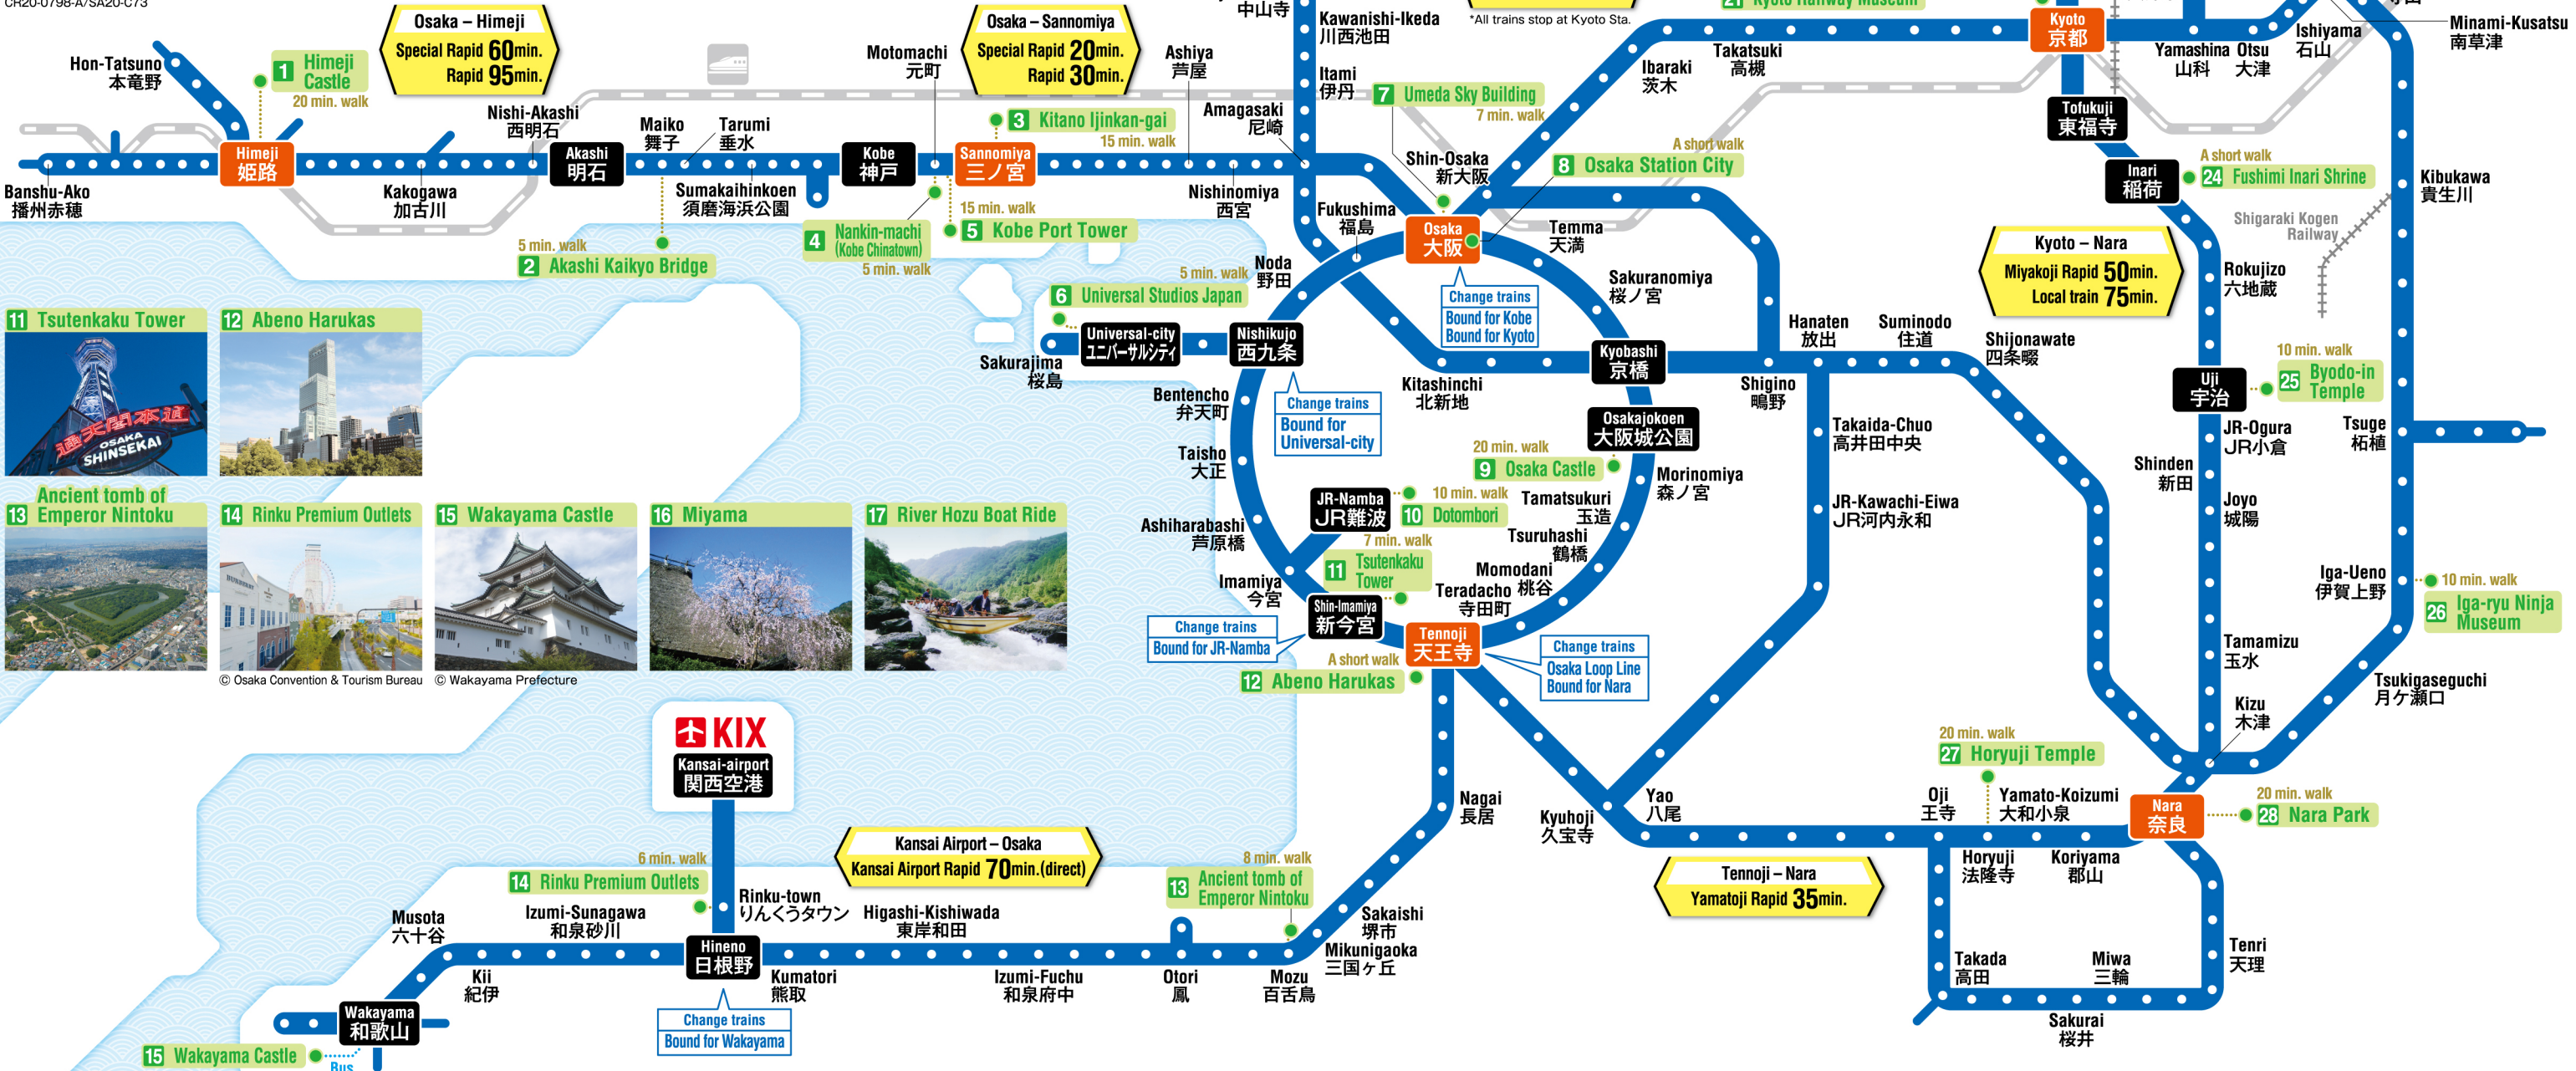

Tour around Kansai Area conveniently with JR-West railway network!

TM & © Universal Studios. All rights reserved. CR20-0798-A/SA20-C73
© Osaka Convention & Tourism Bureau

© Osaka Convention & Tourism Bureau © Wakayama Prefecture

*The time required is estimated. *The information displayed, which is current as of March, 2020, is subject to change.