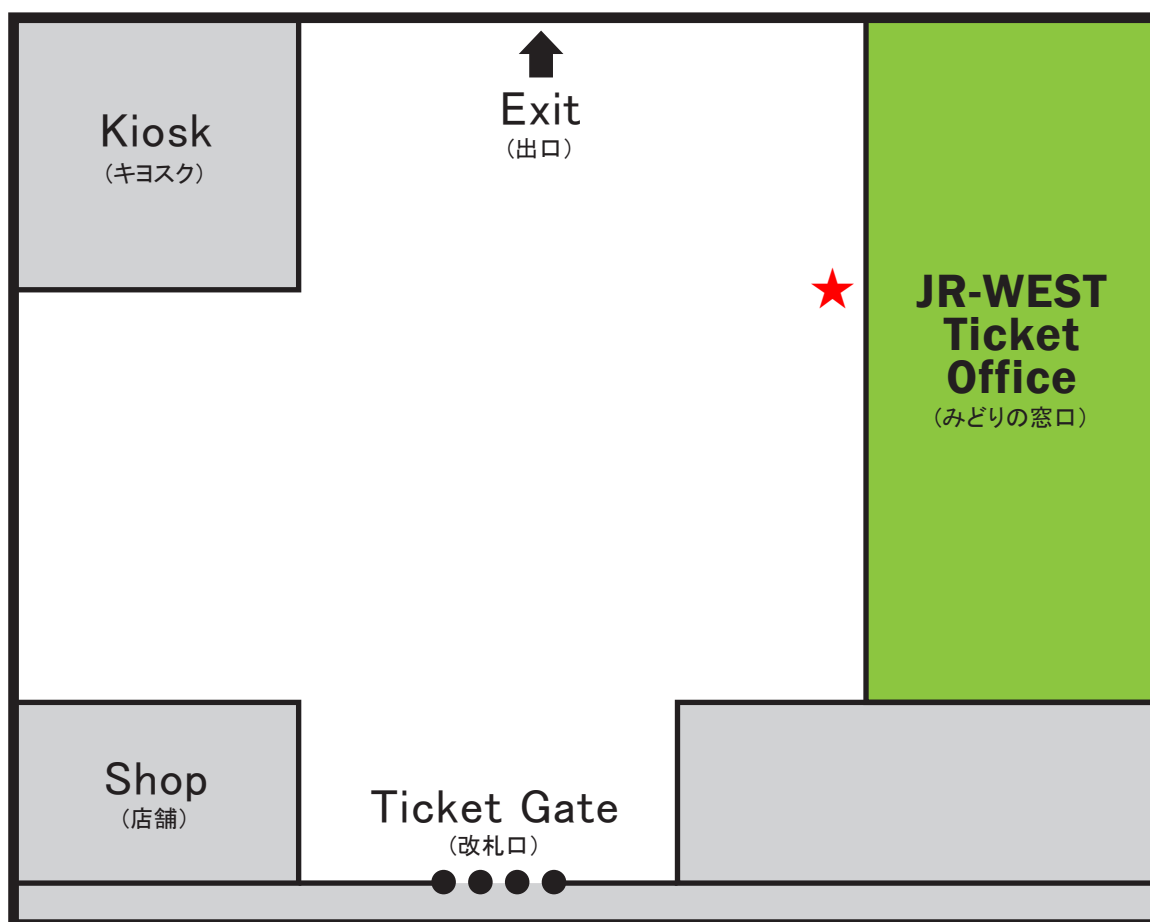

YONAGO STATION (米子駅)

Picked Up JR-WEST RAIL PASS

[San'in-Okayama Area Pass]

* JR-WEST RAIL PASS can be picked up only from the JR-WEST Ticket Office.

■ Visit the official website for more information on JR-WEST RAIL PASS.
<http://www.westjr.co.jp/global/en/travel-information/pass/>