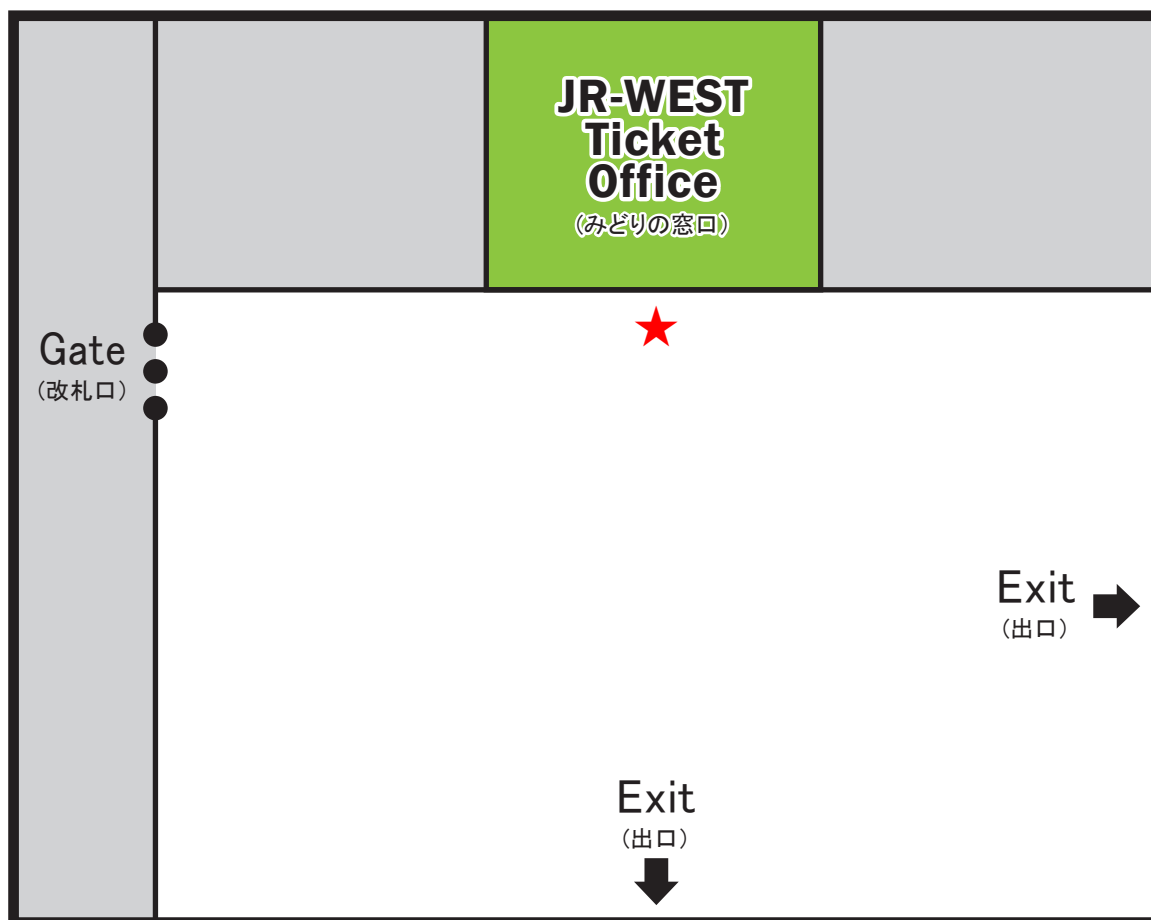

SAKAIMINATO (境港駅)

Picked Up JR-WEST RAIL PASS

[San'in-Okayama Area Pass]

* JR-WEST RAIL PASS can be picked up only from the JR-WEST Ticket Office.

■ Visit the official website for more information on JR-WEST RAIL PASS.
<http://www.westjr.co.jp/global/en/travel-information/pass/>