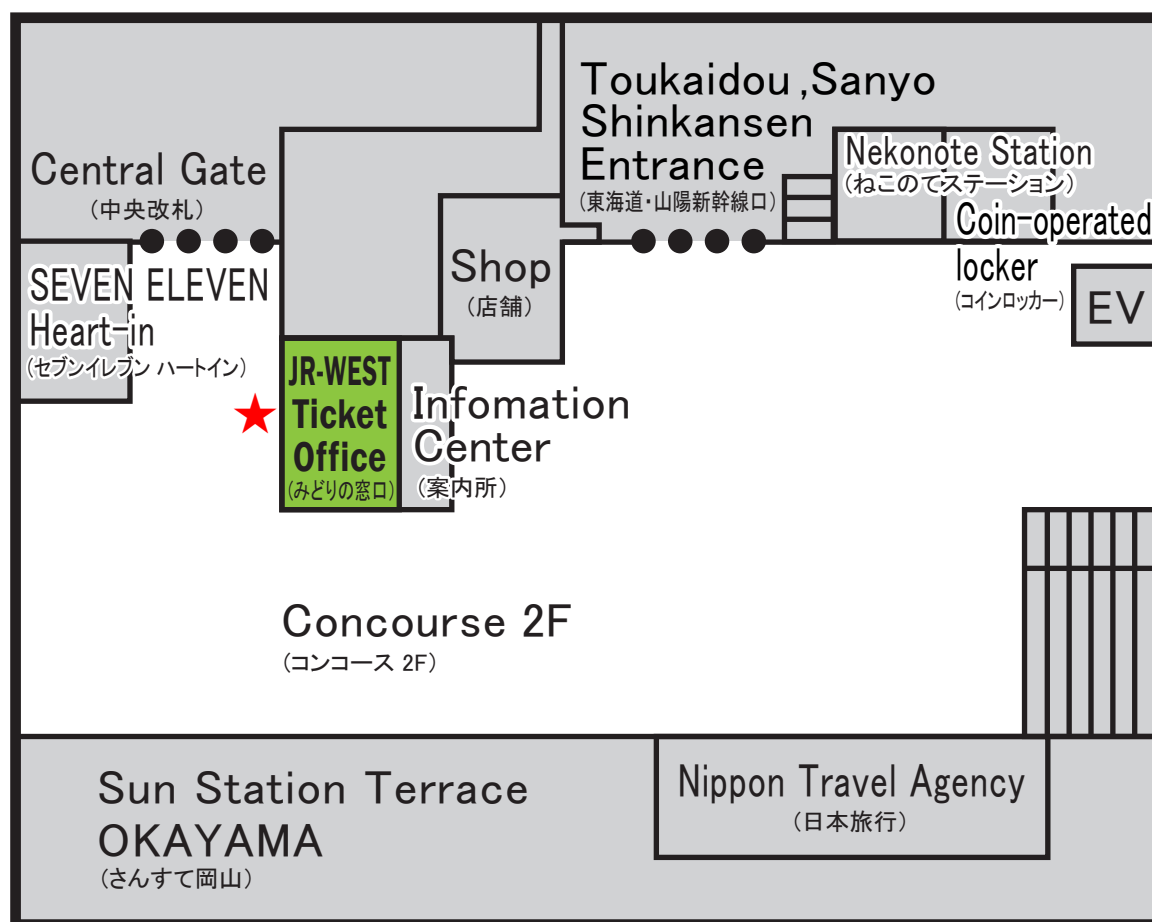

OKAYAMA STATION (岡山駅)

Picked Up JR-WEST RAIL PASS

[San'in-Okayama Area Pass] [Okayama-Hiroshima-Yamaguchi Area Pass]

* JR-WEST RAIL PASS can be picked up only from the JR-WEST Ticket Office.

: Elevator

■ Visit the official website for more information on JR-WEST RAIL PASS.
<http://www.westjr.co.jp/global/en/ticket/pass/>