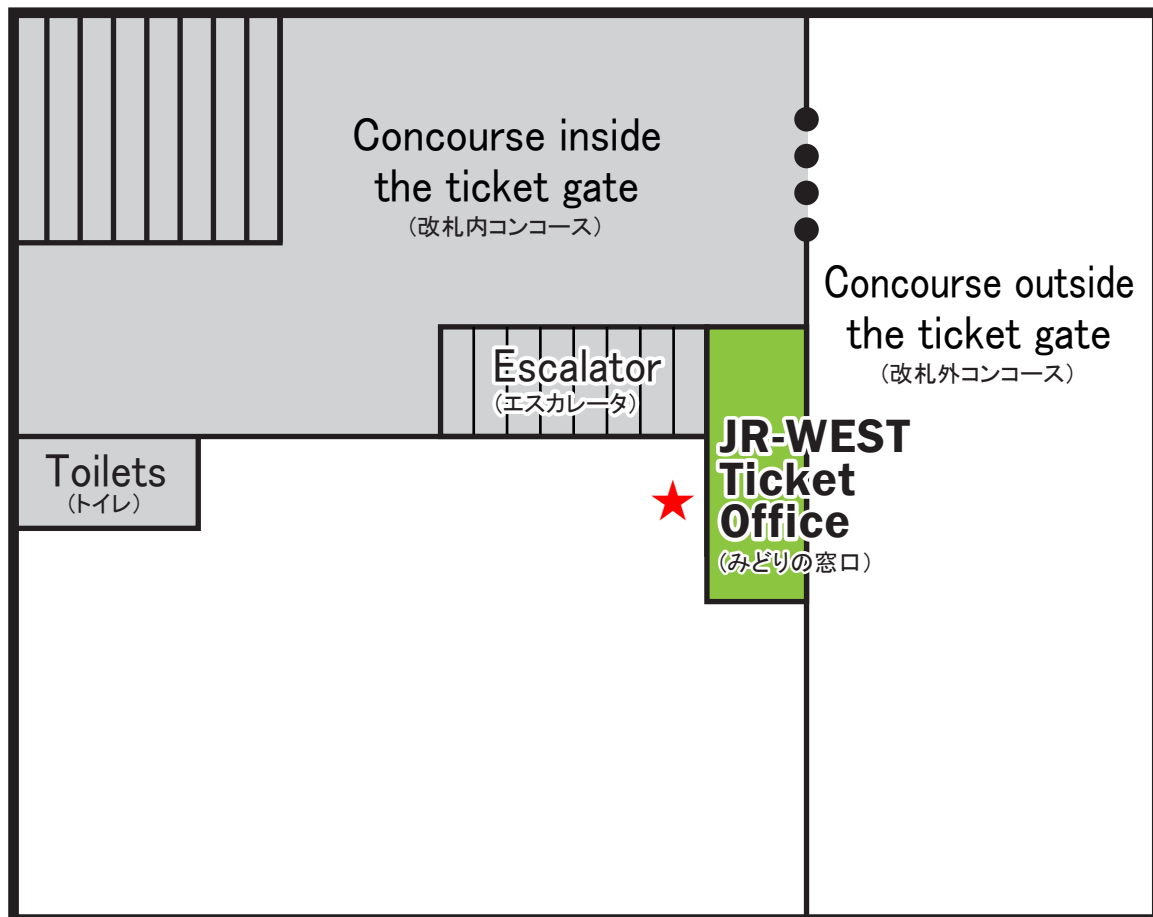

HIGASHIMAIZURU (東舞鶴駅)

Picked Up JR-WEST RAIL PASS

[Kansai-Hokuriku Area Pass]

* JR-WEST RAIL PASS can be picked up only from the JR-WEST Ticket Office.

■ Visit the official website for more information on JR-WEST RAIL PASS.
<http://www.westjr.co.jp/global/en/travel-information/pass/>