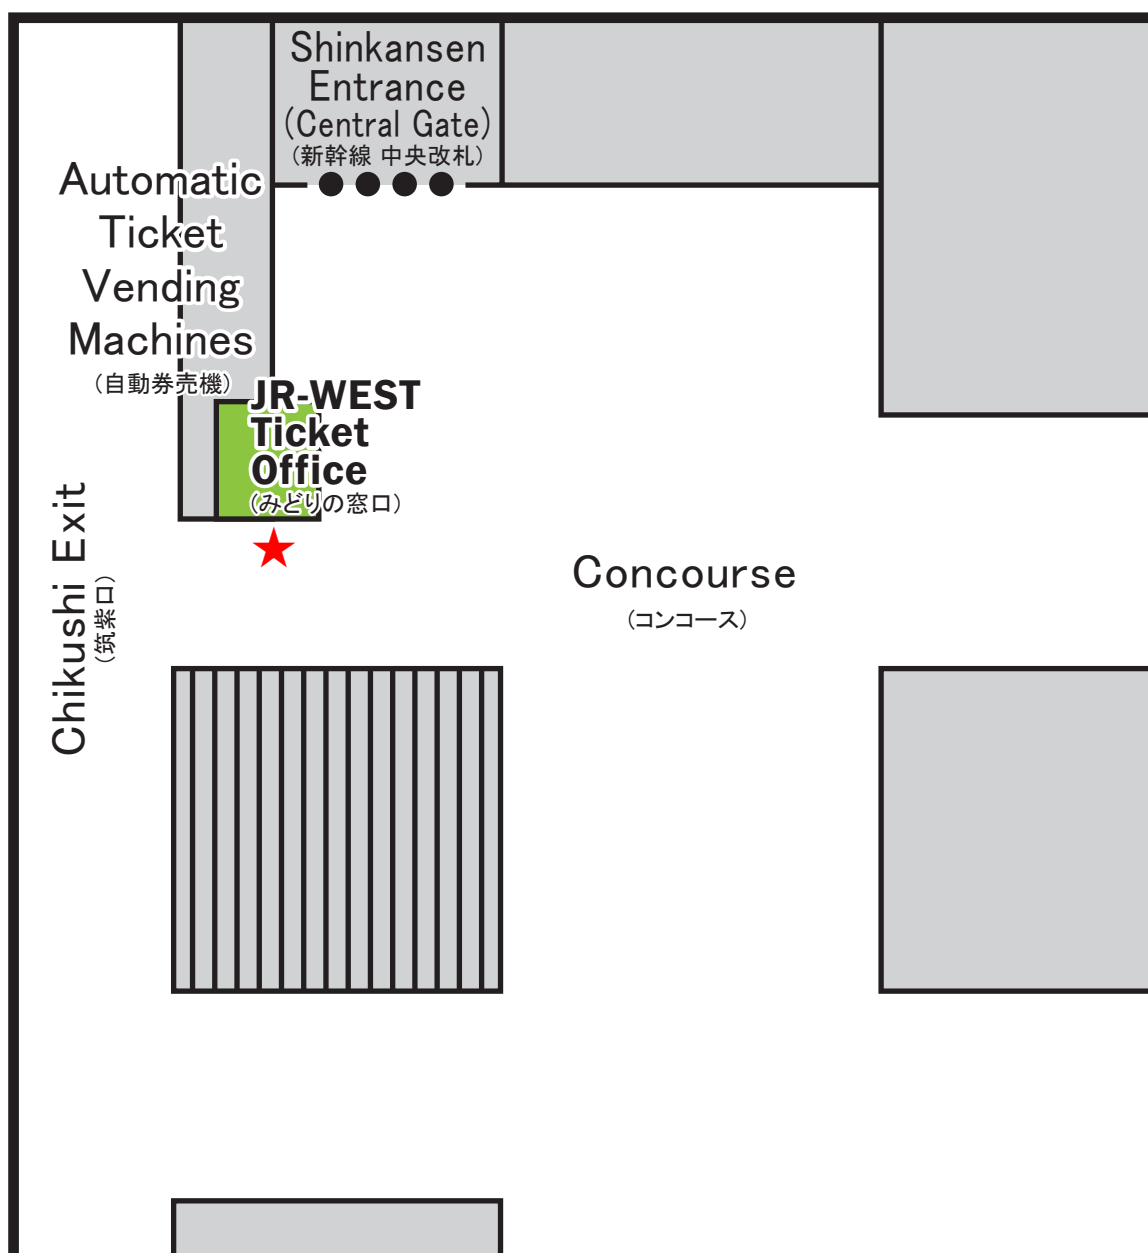

HAKATA STATION (博多駅)

Picked Up JR-WEST RAIL PASS

[Hiroshima-Yamaguchi Area Pass] [Sanyo-San'in Area Pass]
[Okayama-Hiroshima-Yamaguchi Area Pass]

* JR-WEST RAIL PASS can be picked up only from the JR-WEST Ticket Office.