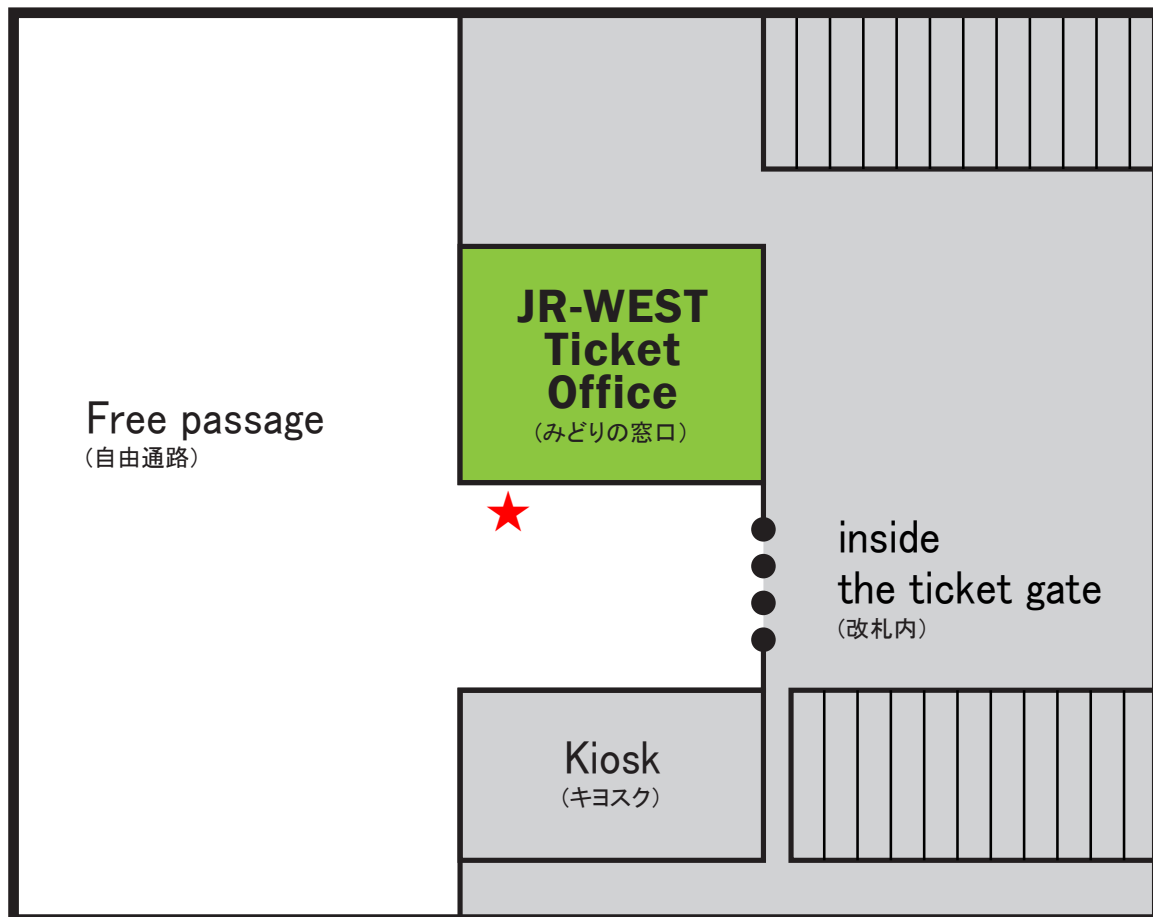

NISHIMAIZURU (西舞鶴駅)

Picked Up JR-WEST RAIL PASS

[Kansai-Hokuriku Area Pass]

* JR-WEST RAIL PASS can be picked up only from the JR-WEST Ticket Office.

■ Visit the official website for more information on JR-WEST RAIL PASS.
<http://www.westjr.co.jp/global/en/travel-information/pass/>