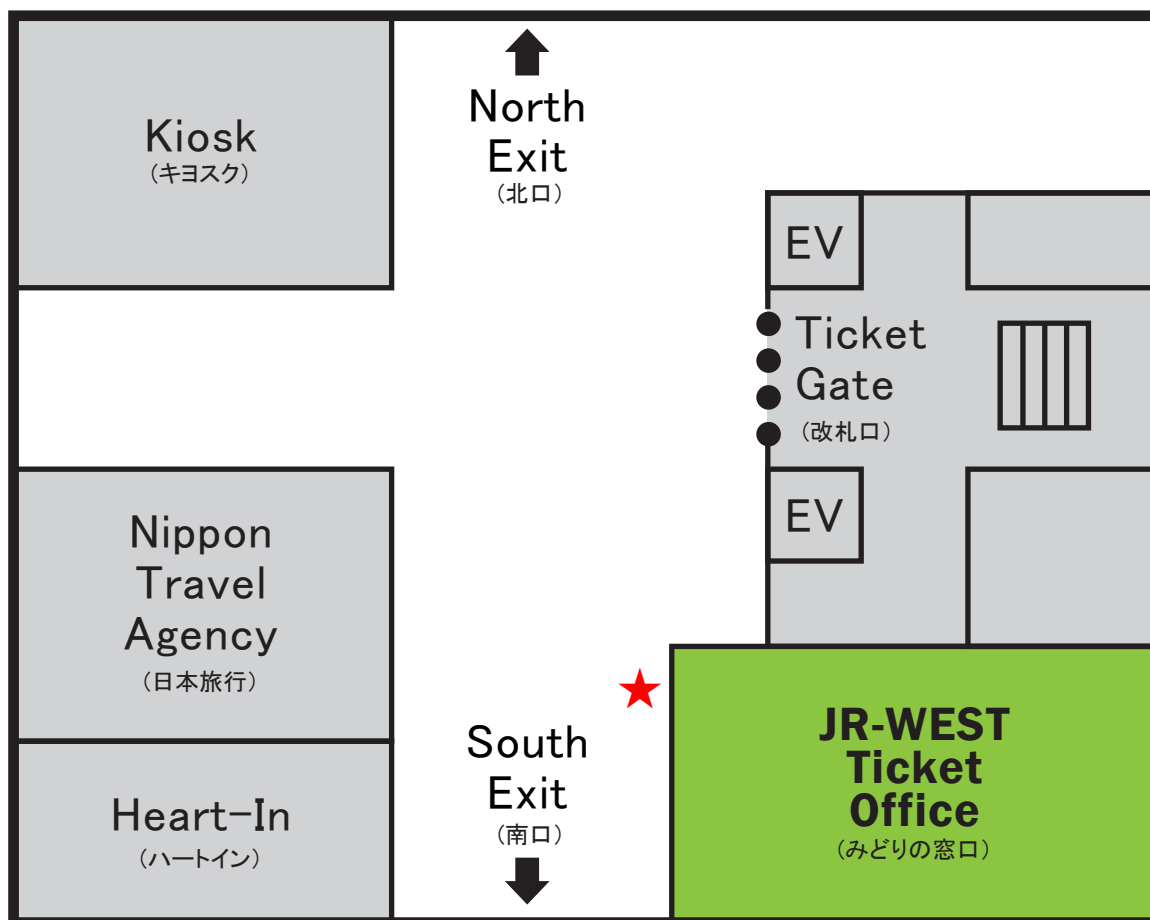

MATSUE STATION (松江駅)

Picked Up JR-WEST RAIL PASS

[San'in-Okayama Area Pass]

* JR-WEST RAIL PASS can be picked up only from the JR-WEST Ticket Office.

: Elevator

■ Visit the official website for more information on JR-WEST RAIL PASS.
<http://www.westjr.co.jp/global/en/travel-information/pass/>