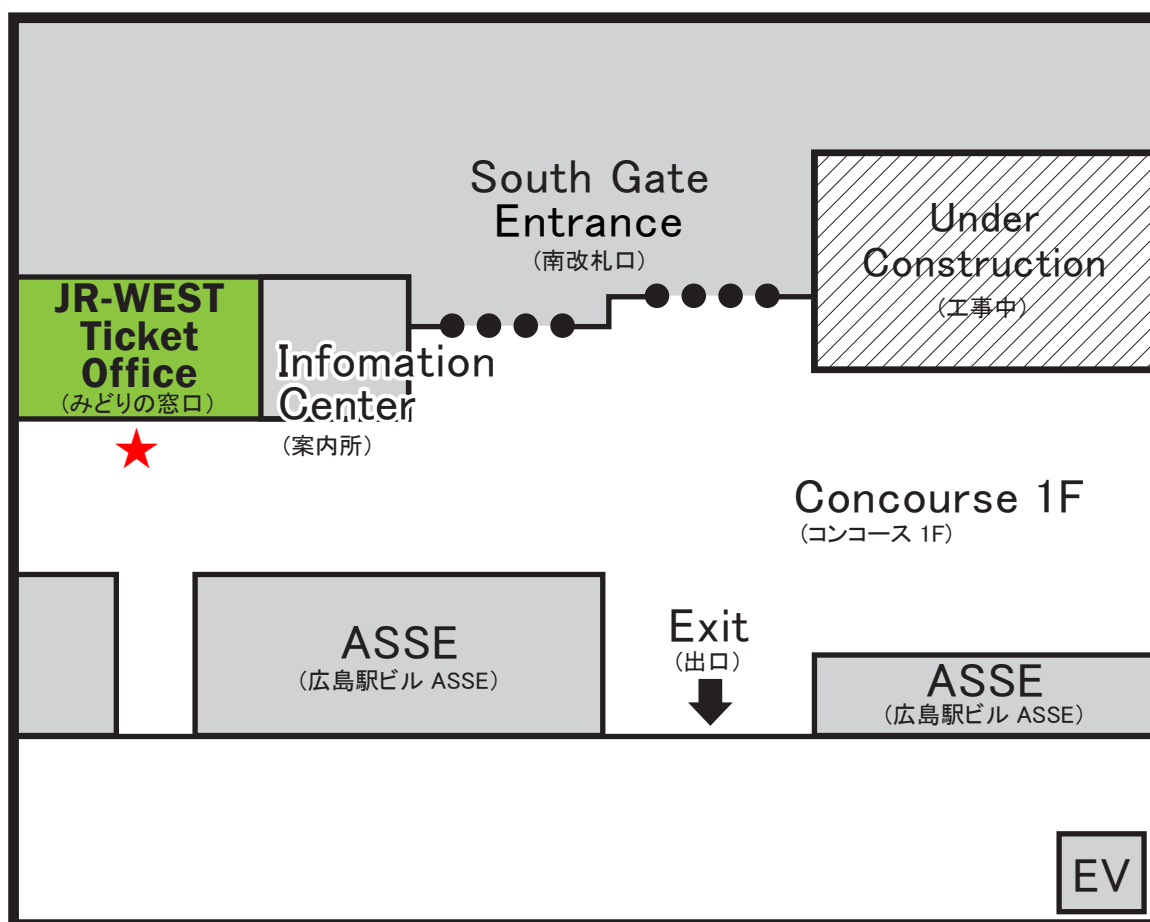

HIROSHIMA STATION (広島駅)

Picked Up JR-WEST RAIL PASS

[Kansai-Hiroshima Area Pass] [Hiroshima-Yamaguchi Area Pass]
[Sanyo-San'in Area Pass] [Okayama-Hiroshima-Yamaguchi Area Pass]

* JR-WEST RAIL PASS can be picked up only from the JR-WEST Ticket Office.