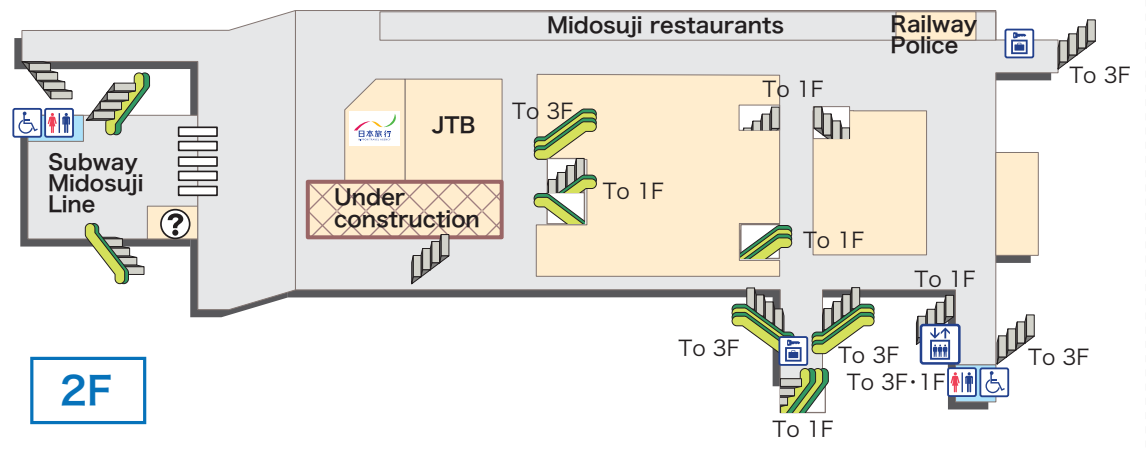

### Explanation of icons

- |  |                        |                        |                      |              |                               |  |              |           |                          |          |
|--|------------------------|------------------------|----------------------|--------------|-------------------------------|--|--------------|-----------|--------------------------|----------|
| JR Ticket Office (Midori-no-madoguchi) | Ticket vending machine | Fare adjustment office | Nippon Travel Agency | Toilets      | Wheelchair-accessible Toilets | Coin lockers                                       | Buses        | Taxis     | Seven-Eleven Heart-in    | Elevator |
| Automated external defibrillator (AED) | Information            | Baggage Room           | Lost & Found         | Track number | Ticket gate                   | Shinkansen/conventional lines transfer ticket gate | Central Gate | Escalator | Free public wireless LAN |          |

Passengers may go from the Shinkansen concourse to the platform for track number 20 via elevator.