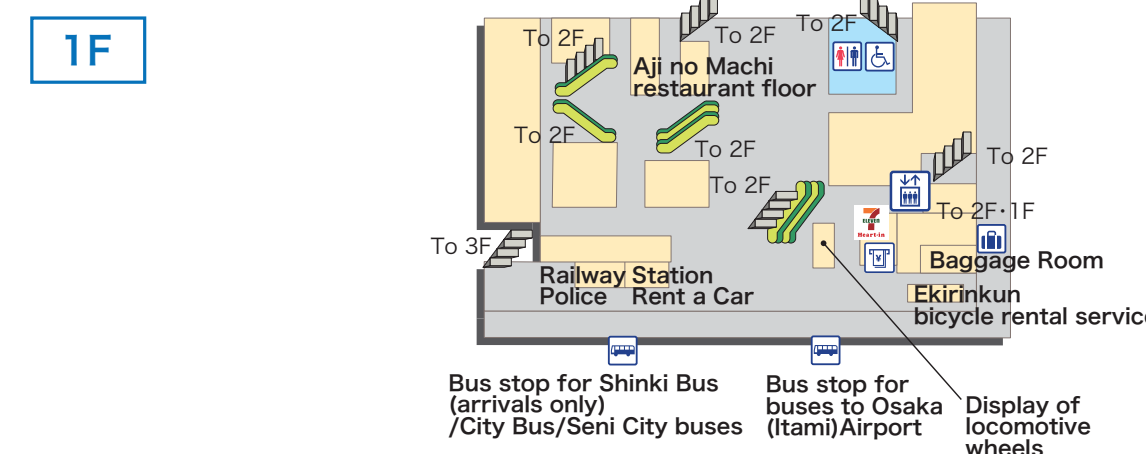

### Explanation of icons

- |  |                        |                        |                      |              |                               |  |              |           |                          |          |
|--|------------------------|------------------------|----------------------|--------------|-------------------------------|--|--------------|-----------|--------------------------|----------|
| JR Ticket Office (Midori-no-madoguchi) | Ticket vending machine | Fare adjustment office | Nippon Travel Agency | Toilets      | Wheelchair-accessible Toilets | Coin lockers                                       | Buses        | Taxis     | Seven-Eleven Heart-in    | Elevator |
| Automated external defibrillator (AED) | Information            | Baggage Room           | Lost & Found         | Track number | Ticket gate                   | Shinkansen/conventional lines transfer ticket gate | Central Gate | Escalator | Free public wireless LAN |          |

Passengers may go from the Shinkansen concourse to the platform for track number 20 via elevator.