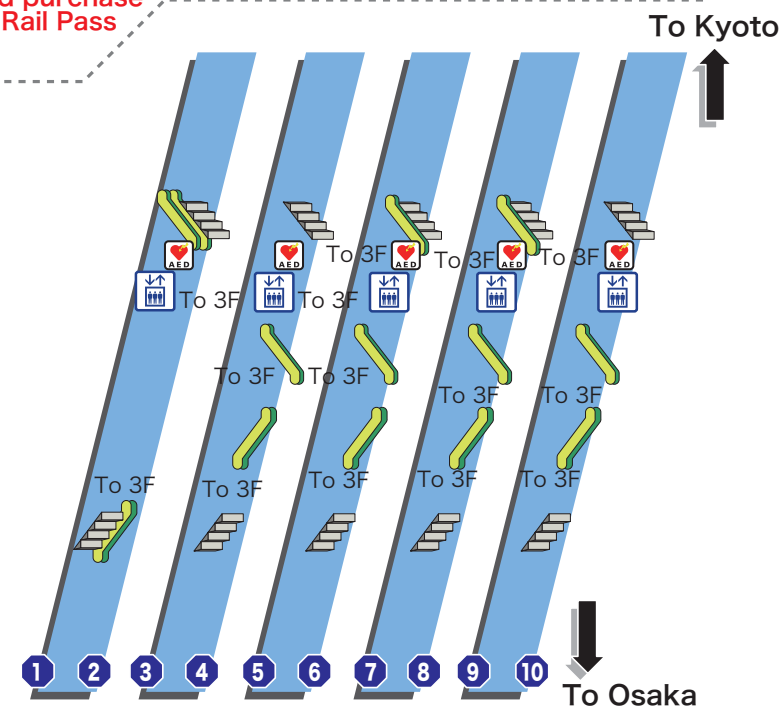

### Explanation of icons

- |  |                        |                        |                      |              |                               |  |              |           |                          |          |
|--|------------------------|------------------------|----------------------|--------------|-------------------------------|--|--------------|-----------|--------------------------|----------|
| JR Ticket Office (Midori-no-madoguchi) | Ticket vending machine | Fare adjustment office | Nippon Travel Agency | Toilets      | Wheelchair-accessible Toilets | Coin lockers                                       | Buses        | Taxis     | Seven-Eleven Heart-in    | Elevator |
| Automated external defibrillator (AED) | Information            | Baggage Room           | Lost & Found         | Track number | Ticket gate                   | Shinkansen/conventional lines transfer ticket gate | Central Gate | Escalator | Free public wireless LAN |          |

Passengers may go from the Shinkansen concourse to the platform for track number 20 via elevator.