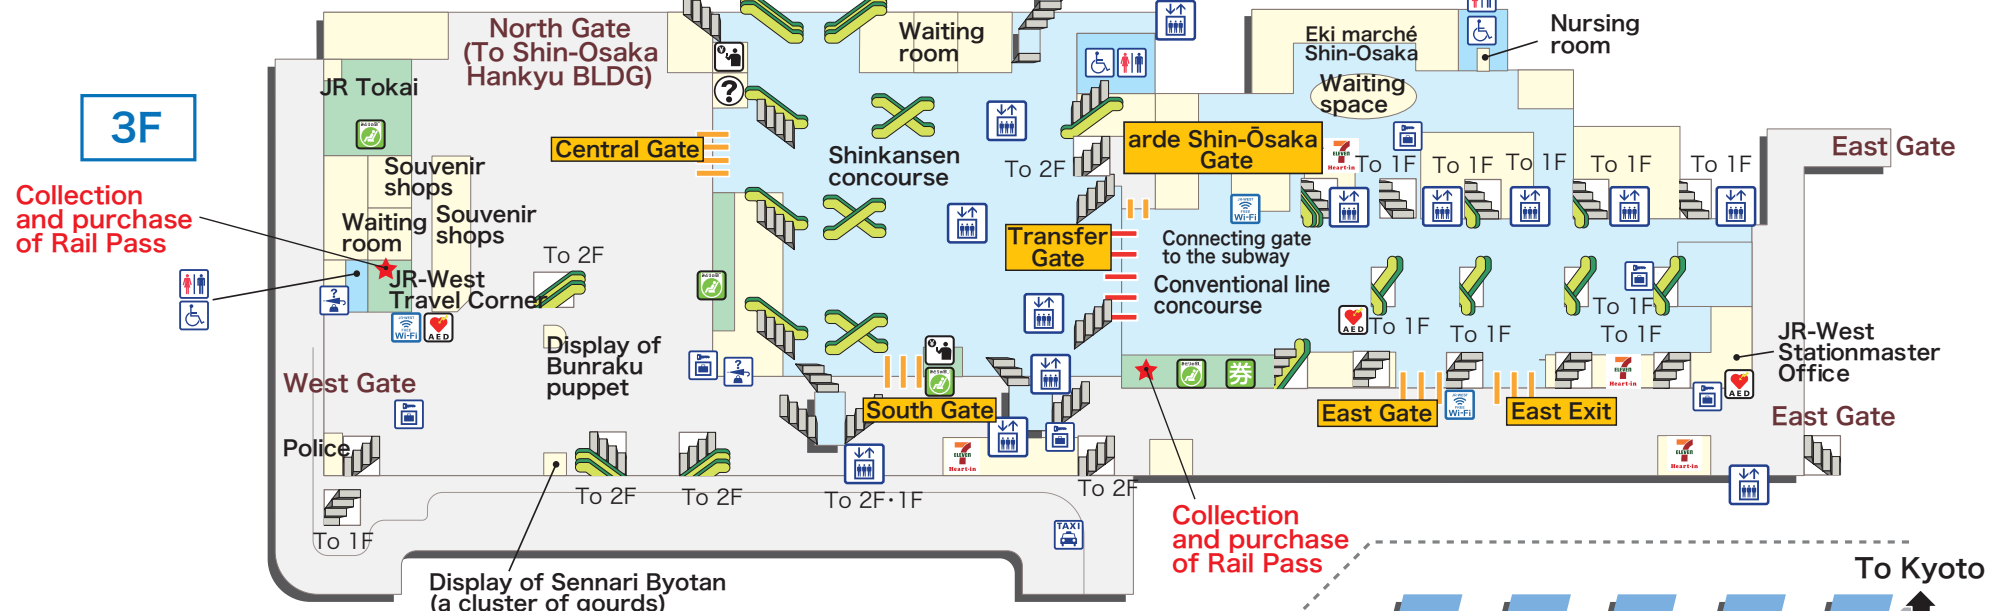

### Explanation of icons

- |  |                        |                        |                      |              |                               |  |              |           |                          |          |
|--|------------------------|------------------------|----------------------|--------------|-------------------------------|--|--------------|-----------|--------------------------|----------|
| JR Ticket Office (Midori-no-madoguchi) | Ticket vending machine | Fare adjustment office | Nippon Travel Agency | Toilets      | Wheelchair-accessible Toilets | Coin lockers                                       | Buses        | Taxis     | Seven-Eleven Heart-in    | Elevator |
| Automated external defibrillator (AED) | Information            | Baggage Room           | Lost & Found         | Track number | Ticket gate                   | Shinkansen/conventional lines transfer ticket gate | Central Gate | Escalator | Free public wireless LAN |          |

Passengers may go from the Shinkansen concourse to the platform for track number 20 via elevator.