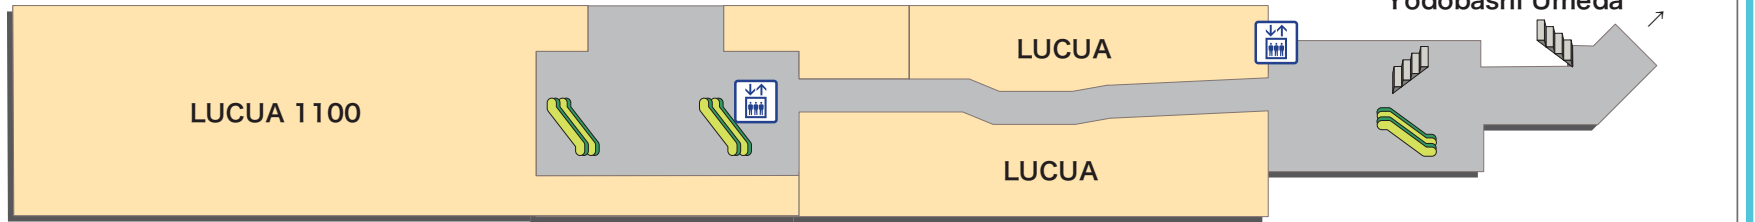

B1F North Gate building