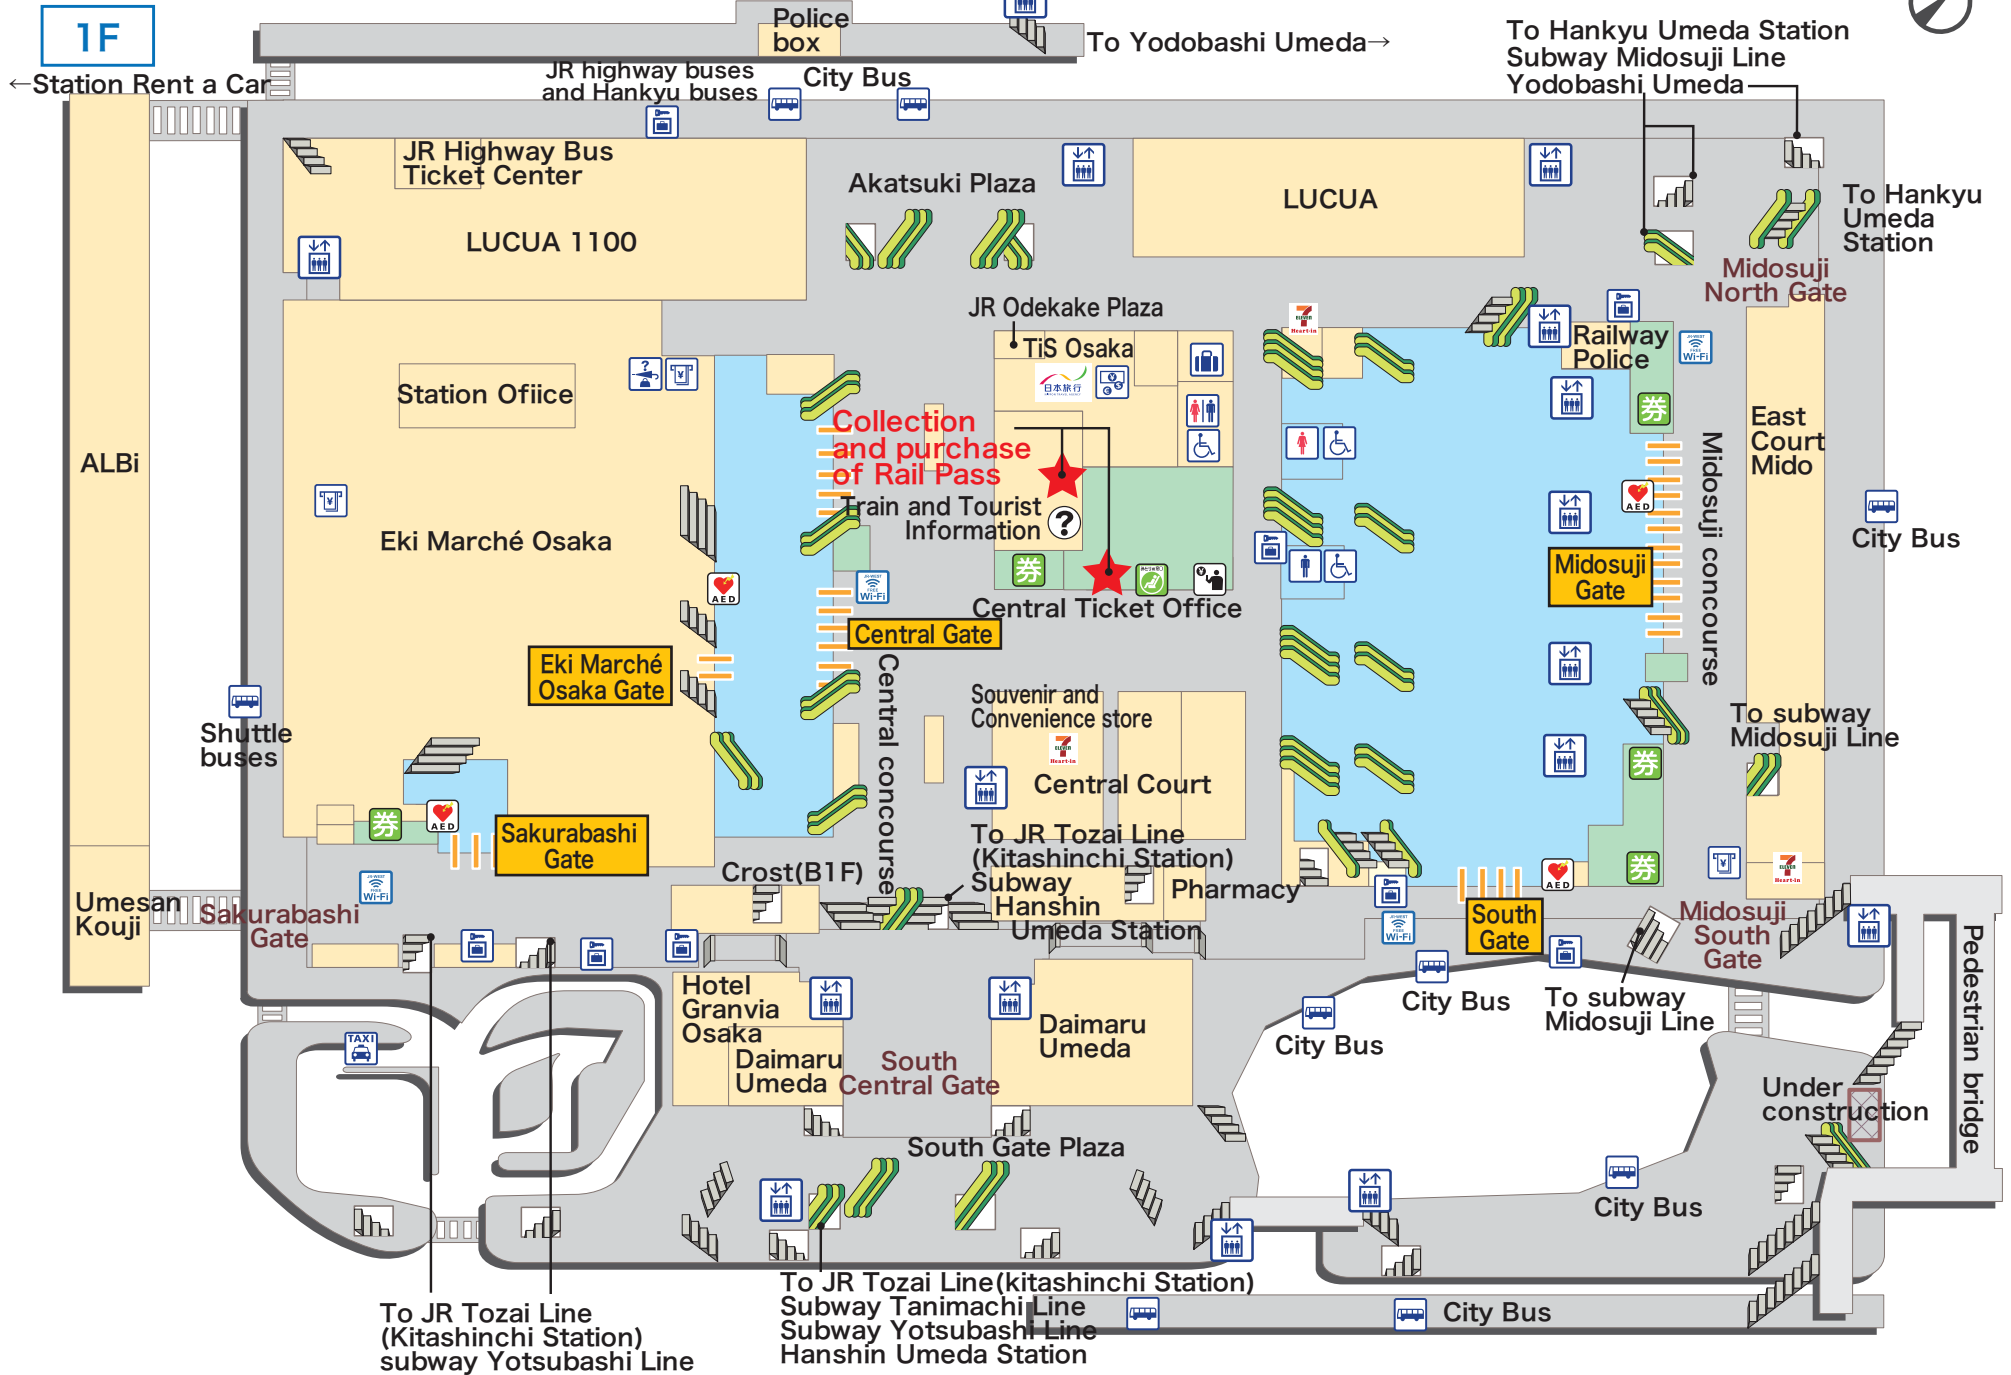

※For improvement construction, it'll be sometimes modification.

Explanation of icons

- | | | | | | | | | | | | |
|--|------------------------|------------------------|----------------------|--------------|-------------------------------|---------------------|-----------|--------------------------|-----------------------|---------------------------|--------------------------|
| | | | | | | | | | | | |
| JR Ticket Office (Midori-no-madoguchi) | Ticket vending machine | Fare adjustment office | Nippon Travel Agency | Toilets | Wheelchair-accessible Toilets | Coin lockers | Buses | Taxis | Seven-Eleven Heart-in | Elevator | |
| | | | | | | | | | | | |
| Automated external defibrillator (AED) | Information | Baggage Room | Lost & Found | Track number | Ticket gate | Name of Ticket gate | Escalator | Free public wireless LAN | ATM | Foreign Currency Exchange | Baggage delivery service |

2F North Gate building

2F platforms

3F South Gate building

Walkways inside the Sakurabashi Gate and Central Gate on the Mezzanine 2F

Connecting walkway to Track No.11

Walkways inside the Midosuji Gate on the Mezzanine 2F

Connecting walkway to Tracks No.1 and No.2

2F South Gate building

※For improvement construction, it'll be sometimes modification.

B1F North Gate building

B1F South Gate building

Explanation of icons

 JR Ticket Office (Midori-no-madoguchi)	 Ticket vending machine	 Fare adjustment office	 Nippon Travel Agency	 Toilets	 Wheelchair-accessible Toilets	 Coin lockers	 Buses	 Taxis	 Seven-Eleven Heart-in	 Elevator	
 Automated external defibrillator (AED)	 Information	 Baggage Room	 Lost & Found	 Track number	 Ticket gate	 Name of Ticket gate	 Escalator	 Free public wireless LAN	 ATM	 Foreign Currency Exchange	 Baggage delivery service (5/5)