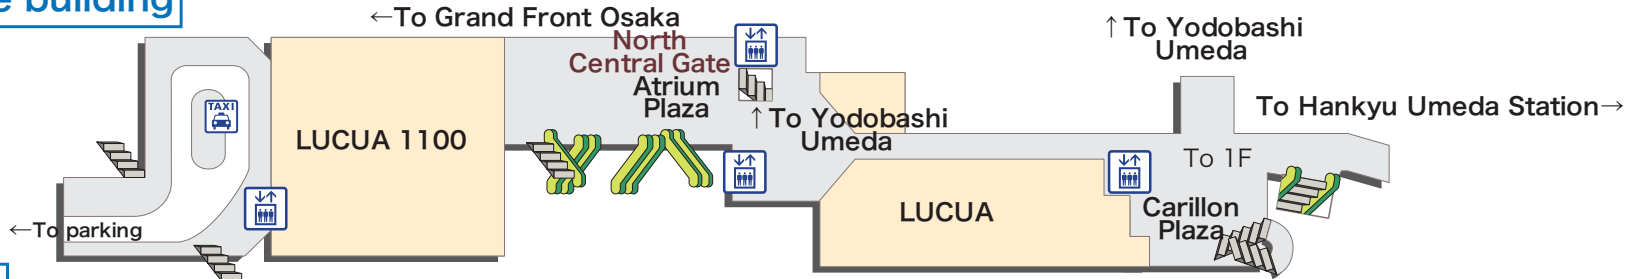

※For improvement construction, it'll be sometimes modification.

Explanation of icons

- | | | | | | | | | | | | |
|--|------------------------|------------------------|----------------------|--------------|-------------------------------|---------------------|-----------|--------------------------|-----------------------|---------------------------|--------------------------|
| | | | | | | | | | | | |
| JR Ticket Office (Midori-no-madoguchi) | Ticket vending machine | Fare adjustment office | Nippon Travel Agency | Toilets | Wheelchair-accessible Toilets | Coin lockers | Buses | Taxis | Seven-Eleven Heart-in | Elevator | |
| | | | | | | | | | | | |
| Automated external defibrillator (AED) | Information | Baggage Room | Lost & Found | Track number | Ticket gate | Name of Ticket gate | Escalator | Free public wireless LAN | ATM | Foreign Currency Exchange | Baggage delivery service |

2F North Gate building

2F platforms

3F South Gate building

Walkways inside the Sakurabashi Gate and Central Gate on the Mezzanine 2F

Connecting walkway to Track No.11

Walkways inside the Midosuji Gate on the Mezzanine 2F

Connecting walkway to Tracks No.1 and No.2

2F South Gate building

※For improvement construction, it'll be sometimes modification.

B1F North Gate building

B1F South Gate building

Explanation of icons

 JR Ticket Office (Midori-no-madoguchi)	 Ticket vending machine	 Fare adjustment office	 Nippon Travel Agency	 Toilets	 Wheelchair-accessible Toilets	 Coin lockers	 Buses	 Taxis	 Seven-Eleven Heart-in	 Elevator	
 Automated external defibrillator (AED)	 Information	 Baggage Room	 Lost & Found	 Track number	 Ticket gate	 Name of Ticket gate	 Escalator	 Free public wireless LAN	 ATM	 Foreign Currency Exchange	 Baggage delivery service (5/5)