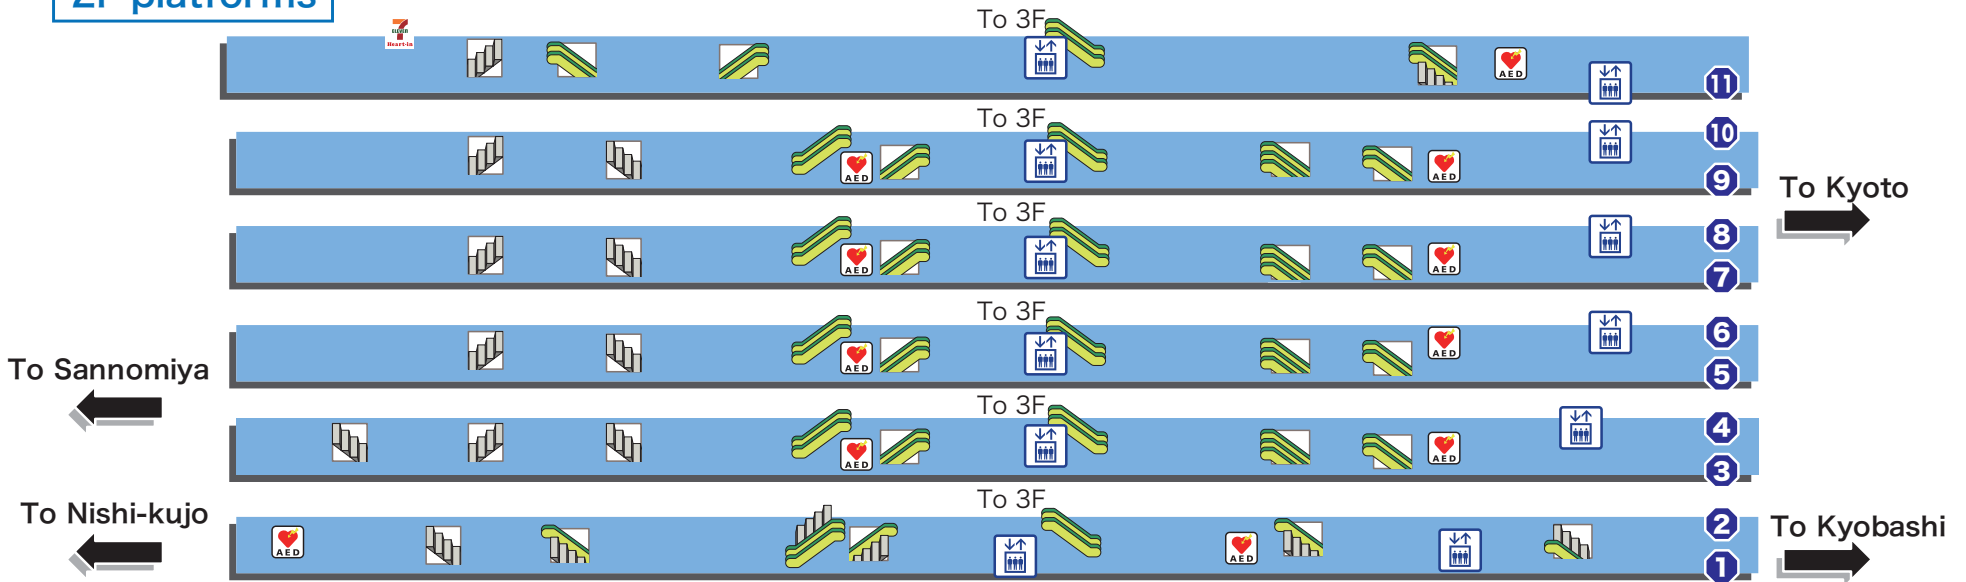

※For improvement construction, it'll be sometimes modification.

Explanation of icons

- | | | | | | | | | | | | |
|--|------------------------|------------------------|----------------------|--------------|-------------------------------|---------------------|-----------|--------------------------|-----------------------|---------------------------|--------------------------|
| | | | | | | | | | | | |
| JR Ticket Office (Midori-no-madoguchi) | Ticket vending machine | Fare adjustment office | Nippon Travel Agency | Toilets | Wheelchair-accessible Toilets | Coin lockers | Buses | Taxis | Seven-Eleven Heart-in | Elevator | |
| | | | | | | | | | | | |
| Automated external defibrillator (AED) | Information | Baggage Room | Lost & Found | Track number | Ticket gate | Name of Ticket gate | Escalator | Free public wireless LAN | ATM | Foreign Currency Exchange | Baggage delivery service |

2F North Gate building

2F platforms

3F South Gate building

Walkways inside the Sakurabashi Gate and Central Gate on the Mezzanine 2F

Connecting walkway to Track No.11

Walkways inside the Midosuji Gate on the Mezzanine 2F

Connecting walkway to Tracks No.1 and No.2

2F South Gate building

※For improvement construction, it'll be sometimes modification.

B1F North Gate building

B1F South Gate building

Explanation of icons

 JR Ticket Office (Midori-no-madoguchi)	 Ticket vending machine	 Fare adjustment office	 Nippon Travel Agency	 Toilets	 Wheelchair-accessible Toilets	 Coin lockers	 Buses	 Taxis	 Seven-Eleven Heart-in	 Elevator	
 Automated external defibrillator (AED)	 Information	 Baggage Room	 Lost & Found	 Track number	 Ticket gate	 Name of Ticket gate	 Escalator	 Free public wireless LAN	 ATM	 Foreign Currency Exchange	 Baggage delivery service (5/5)