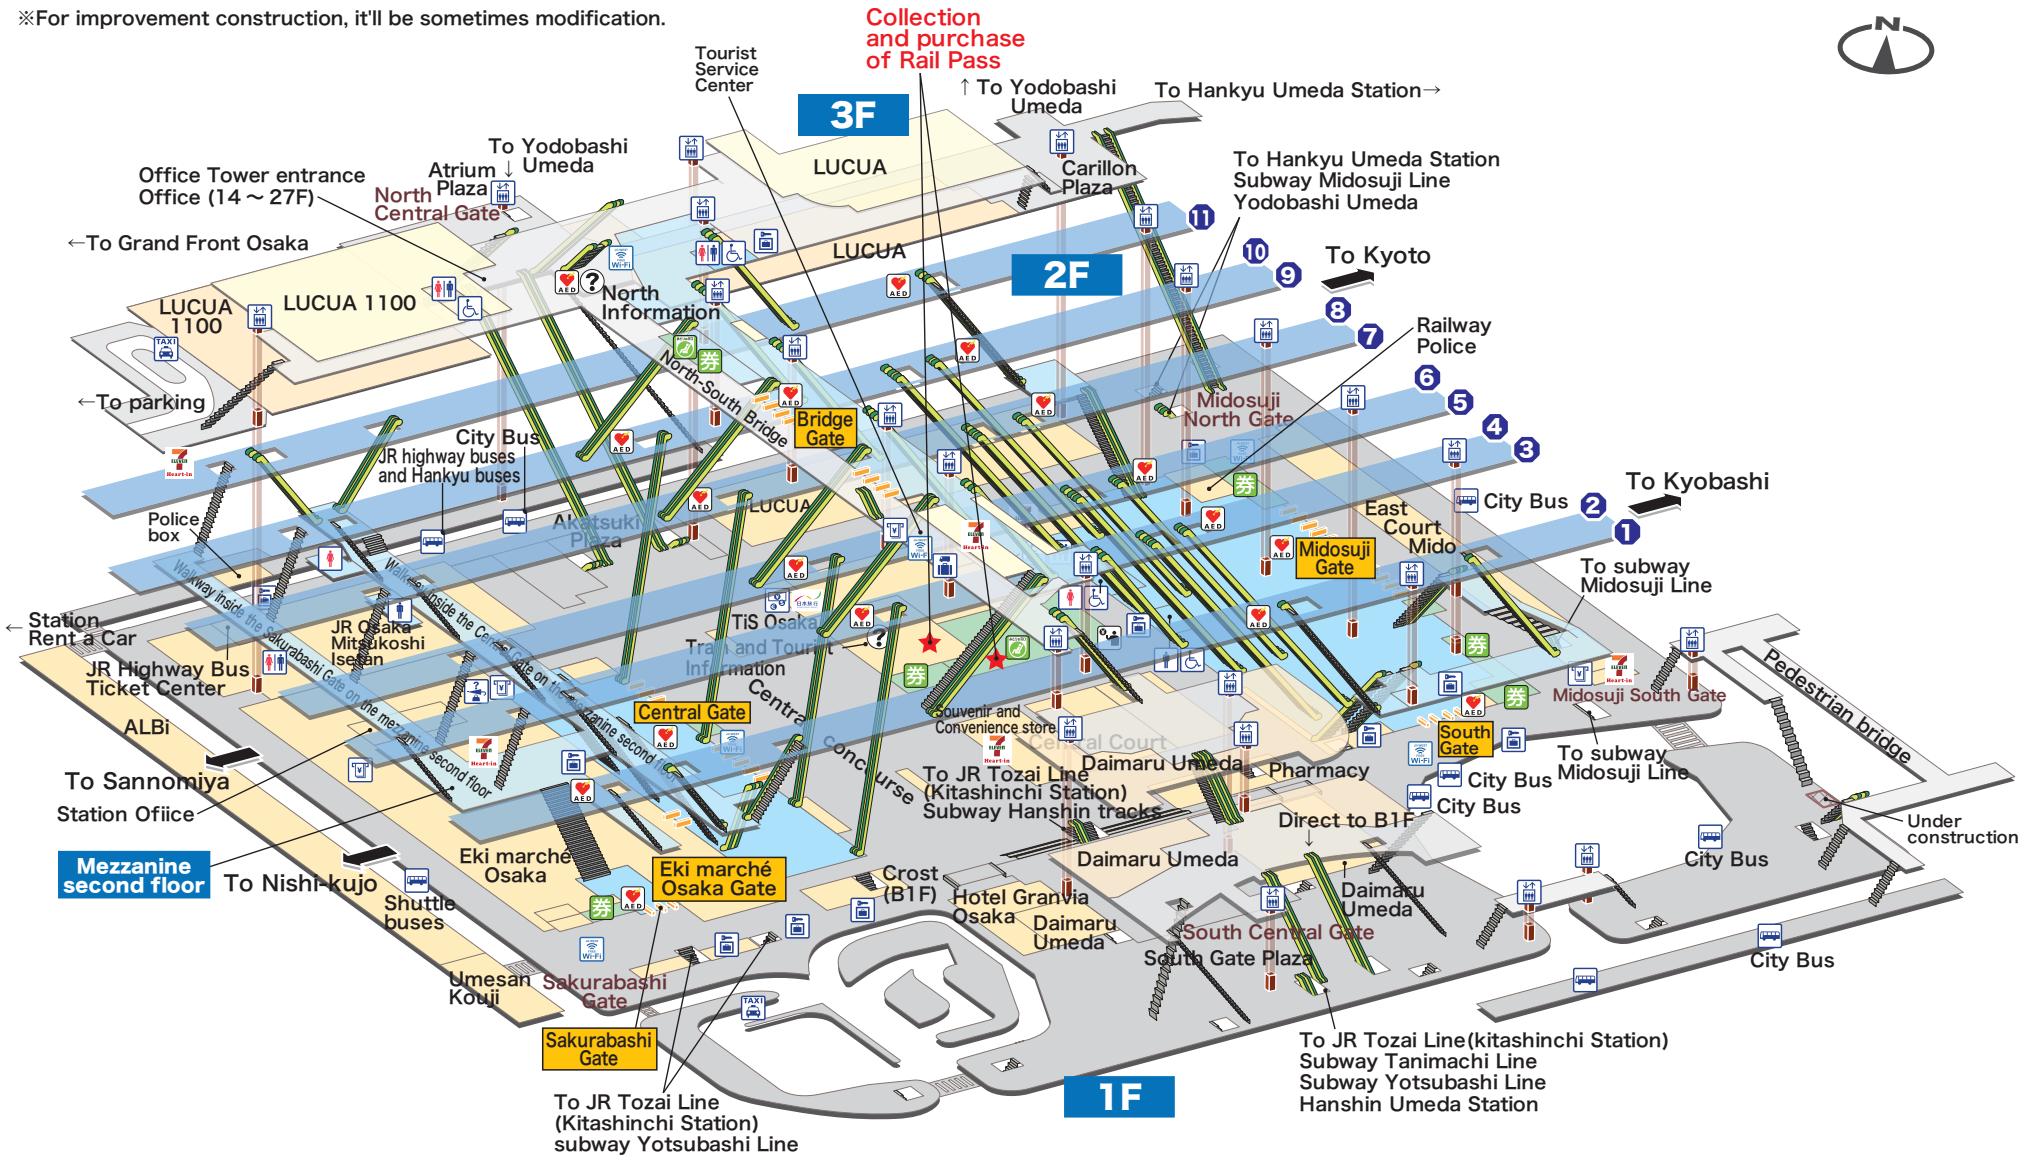

※For improvement construction, it'll be sometimes modification.

Explanation of icons

- | | | | | | | | | | | | |
|--|------------------------|------------------------|----------------------|--------------|-------------------------------|---------------------|-----------|--------------------------|-----------------------|---------------------------|--------------------------|
| | | | | | | | | | | | |
| JR Ticket Office (Midori-no-madoguchi) | Ticket vending machine | Fare adjustment office | Nippon Travel Agency | Toilets | Wheelchair-accessible Toilets | Coin lockers | Buses | Taxis | Seven-Eleven Heart-in | Elevator | |
| | | | | | | | | | | | |
| Automated external defibrillator (AED) | Information | Baggage Room | Lost & Found | Track number | Ticket gate | Name of Ticket gate | Escalator | Free public wireless LAN | ATM | Foreign Currency Exchange | Baggage delivery service |

2F North Gate building

2F platforms

3F South Gate building

Walkways inside the Sakurabashi Gate and Central Gate on the Mezzanine 2F

Connecting walkway to Track No.11

Walkways inside the Midosuji Gate on the Mezzanine 2F

Connecting walkway to Tracks No.1 and No.2

2F South Gate building

※For improvement construction, it'll be sometimes modification.

B1F North Gate building

B1F South Gate building

Explanation of icons

 JR Ticket Office (Midori-no-madoguchi)	 Ticket vending machine	 Fare adjustment office	 Nippon Travel Agency	 Toilets	 Wheelchair-accessible Toilets	 Coin lockers	 Buses	 Taxis	 Seven-Eleven Heart-in	 Elevator	
 Automated external defibrillator (AED)	 Information	 Baggage Room	 Lost & Found	 Track number	 Ticket gate	 Name of Ticket gate	 Escalator	 Free public wireless LAN	 ATM	 Foreign Currency Exchange	 Baggage delivery service (5/5)