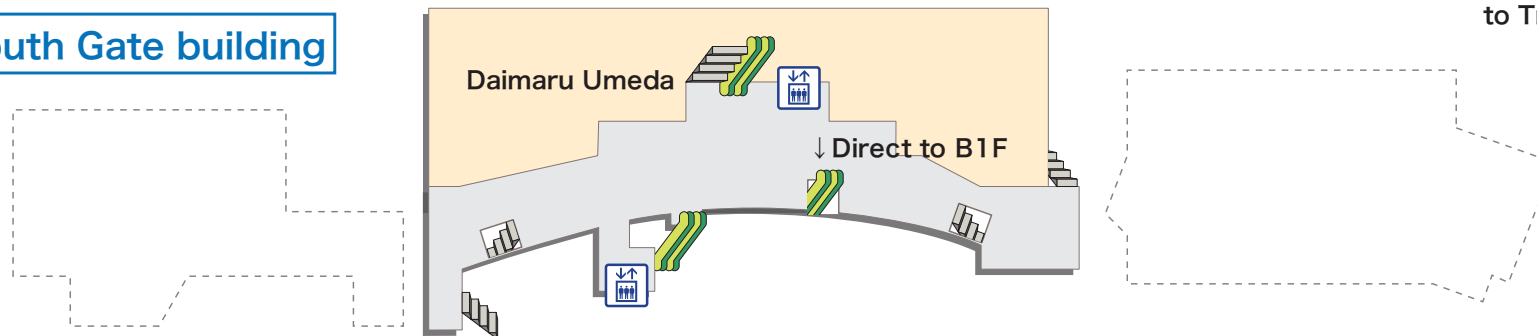

Connecting walkway to Tracks No.1 and No.2

2F South Gate building