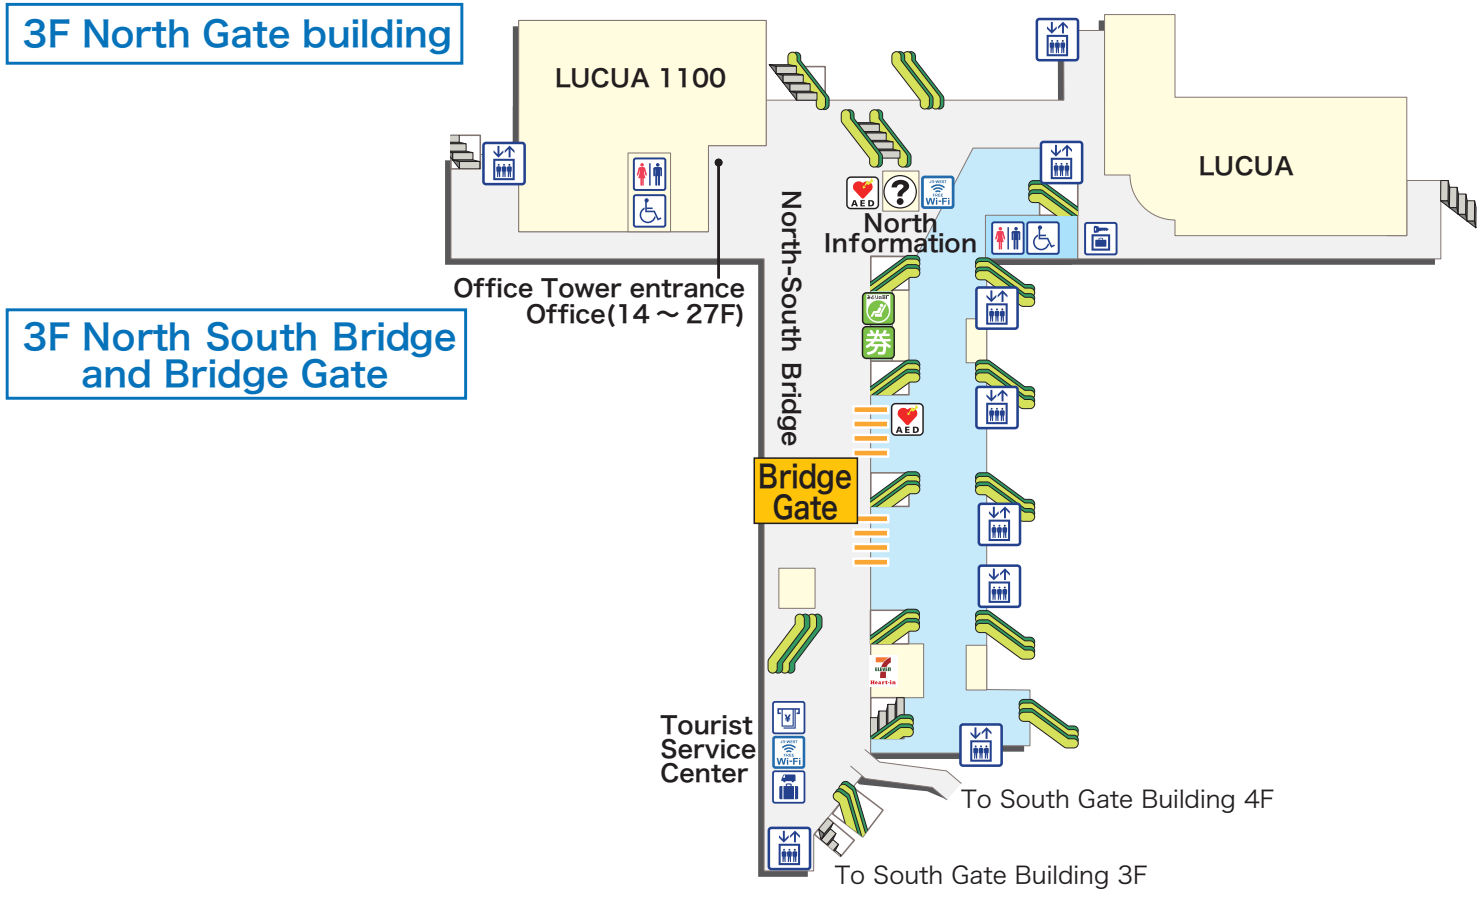

※For improvement construction, it'll be sometimes modification.

Explanation of icons

- | | | | | | | | | | | | |
|--|------------------------|------------------------|----------------------|--------------|-------------------------------|---------------------|-----------|--------------------------|-----------------------|---------------------------|--------------------------|
| | | | | | | | | | | | |
| JR Ticket Office (Midori-no-madoguchi) | Ticket vending machine | Fare adjustment office | Nippon Travel Agency | Toilets | Wheelchair-accessible Toilets | Coin lockers | Buses | Taxis | Seven-Eleven Heart-in | Elevator | |
| | | | | | | | | | | | |
| Automated external defibrillator (AED) | Information | Baggage Room | Lost & Found | Track number | Ticket gate | Name of Ticket gate | Escalator | Free public wireless LAN | ATM | Foreign Currency Exchange | Baggage delivery service |

2F North Gate building

2F platforms

3F South Gate building

Walkways inside the Sakurabashi Gate and Central Gate on the Mezzanine 2F

Connecting walkway to Track No.11

Walkways inside the Midosuji Gate on the Mezzanine 2F

Connecting walkway to Tracks No.1 and No.2

2F South Gate building

※For improvement construction, it'll be sometimes modification.

B1F North Gate building

B1F South Gate building

Explanation of icons

 JR Ticket Office (Midori-no-madoguchi)	 Ticket vending machine	 Fare adjustment office	 Nippon Travel Agency	 Toilets	 Wheelchair-accessible Toilets	 Coin lockers	 Buses	 Taxis	 Seven-Eleven Heart-in	 Elevator	
 Automated external defibrillator (AED)	 Information	 Baggage Room	 Lost & Found	 Track number	 Ticket gate	 Name of Ticket gate	 Escalator	 Free public wireless LAN	 ATM	 Foreign Currency Exchange	 Baggage delivery service (5/5)