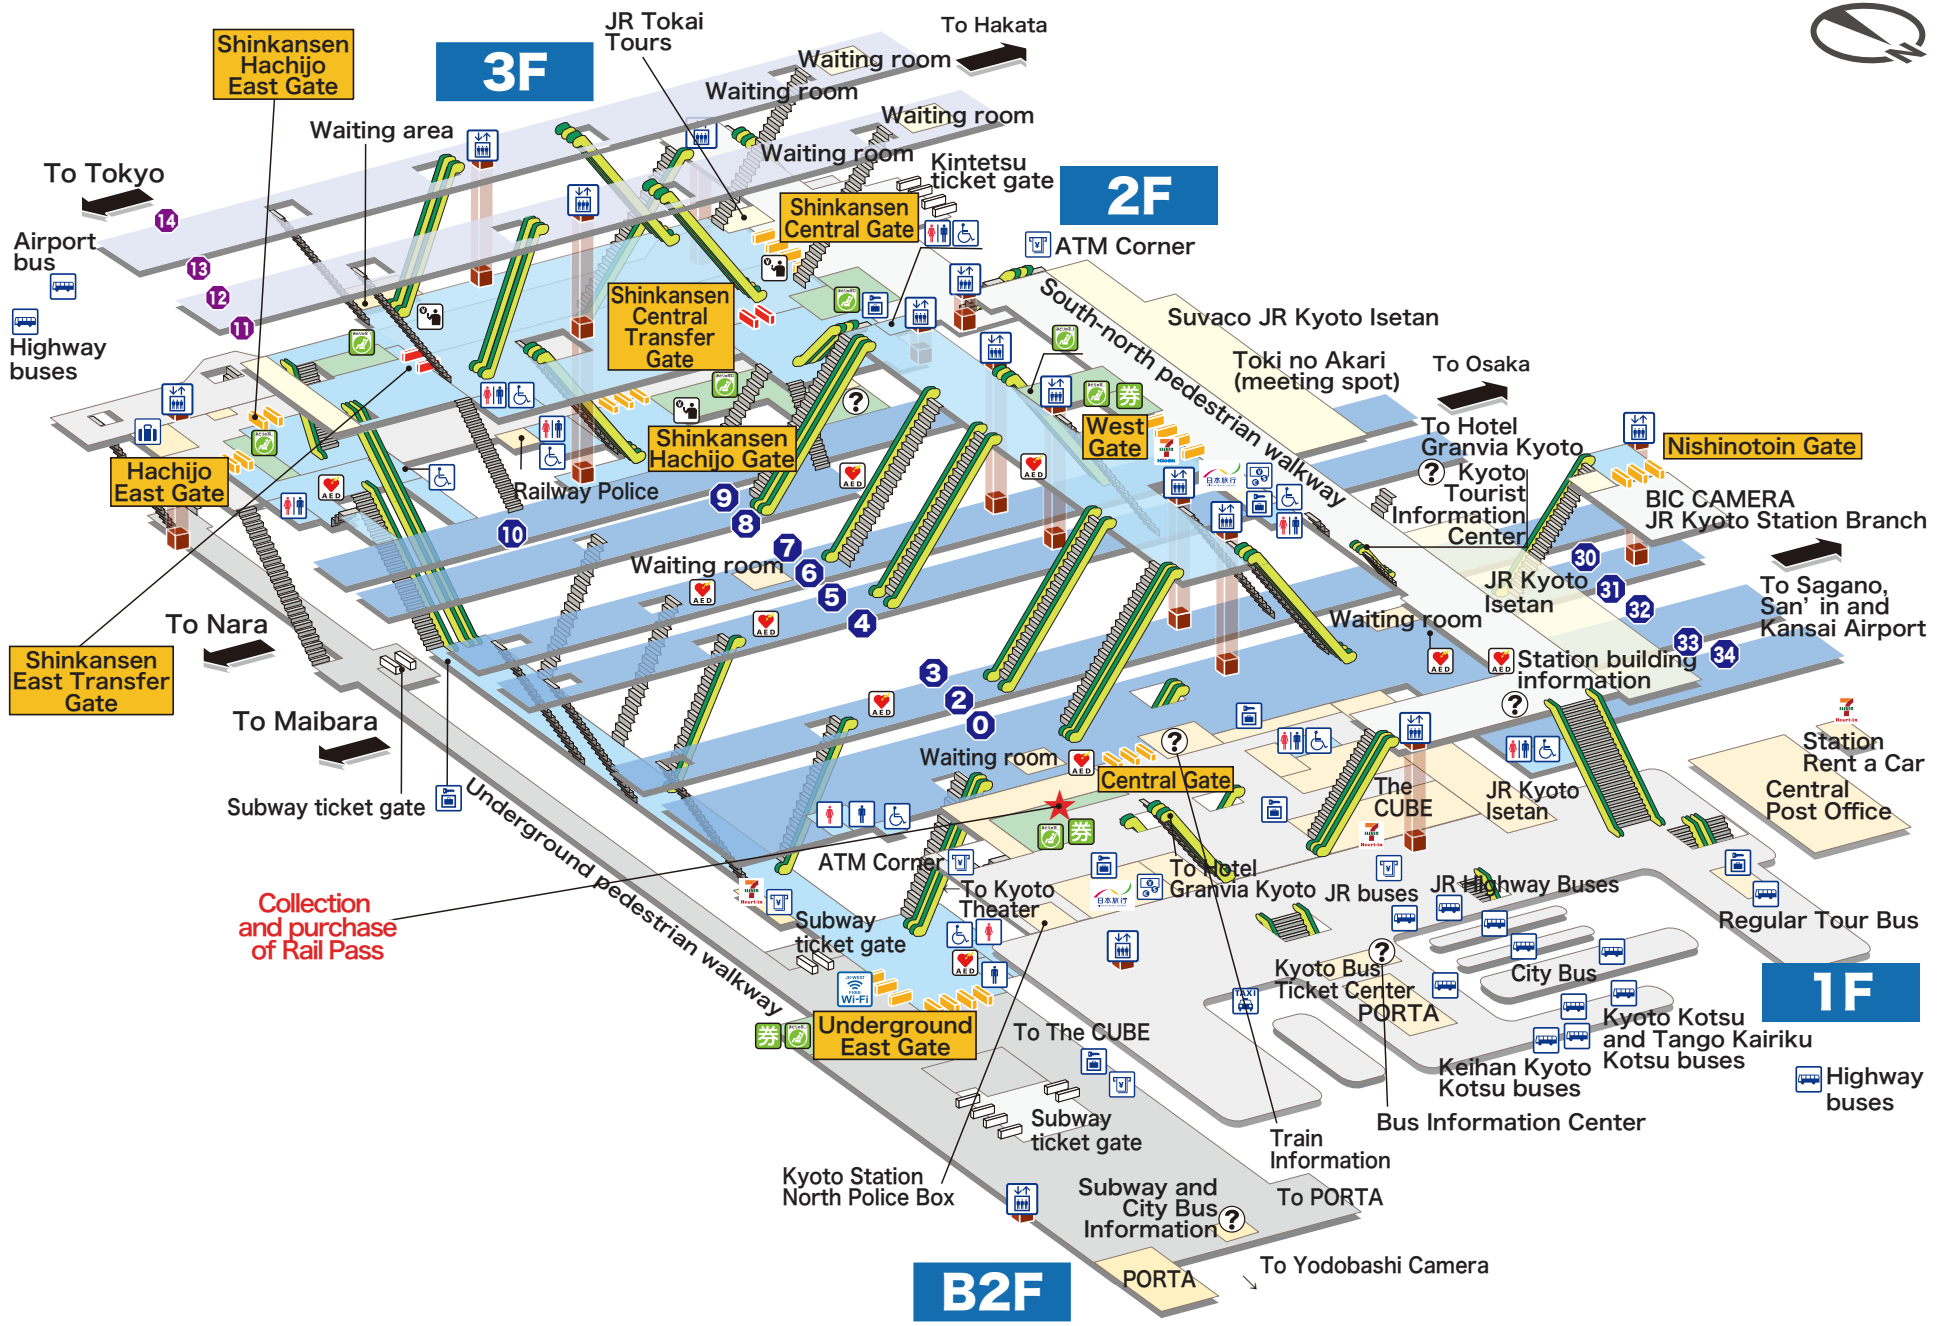

Explanation of icons

- | | | | | | | | | | | |
|--|--|------------------------|----------------------|--------------|-------------------------------|--------------|--|---------------------|-----------|--------------------------|
| | | | | | | | | | | |
| JR Ticket Office (Midori-no-madoguchi) | Ticket vending machine | Fare adjustment office | Nippon Travel Agency | Toilets | Wheelchair-accessible Toilets | Coin lockers | Buses | Taxis | Elevator | Seven-Eleven Heart-in |
| | | | | | | | | | | |
| Seven-Eleven Kiosk | Automated external defibrillator (AED) | Information | Baggage Room | Lost & Found | Track number | Ticket gate | Shinkansen/conventional lines transfer ticket gate | Name of Ticket gate | Escalator | Free public wireless LAN |
| | | | | | | | | | | |
| Foreign Currency Exchange | | | | | | | | | | |

Explanation of icons

- | | | | | | | | | | | | |
|--|--|------------------------|----------------------|--------------|-------------------------------|--------------|--|---------------------|-----------|--------------------------|-----|
| | | | | | | | | | | | |
| JR Ticket Office (Midori-no-madoguchi) | Ticket vending machine | Fare adjustment office | Nippon Travel Agency | Toilets | Wheelchair-accessible Toilets | Coin lockers | Buses | Taxis | Elevator | Seven-Eleven Heart-in | |
| | | | | | | | | | | | |
| Seven-Eleven Kiosk | Automated external defibrillator (AED) | Information | Baggage Room | Lost & Found | Track number | Ticket gate | Shinkansen/conventional lines transfer ticket gate | Name of Ticket gate | Escalator | Free public wireless LAN | ATM |
| | | | | | | | | | | | |
| Foreign Currency Exchange | | | | | | | | | | | |