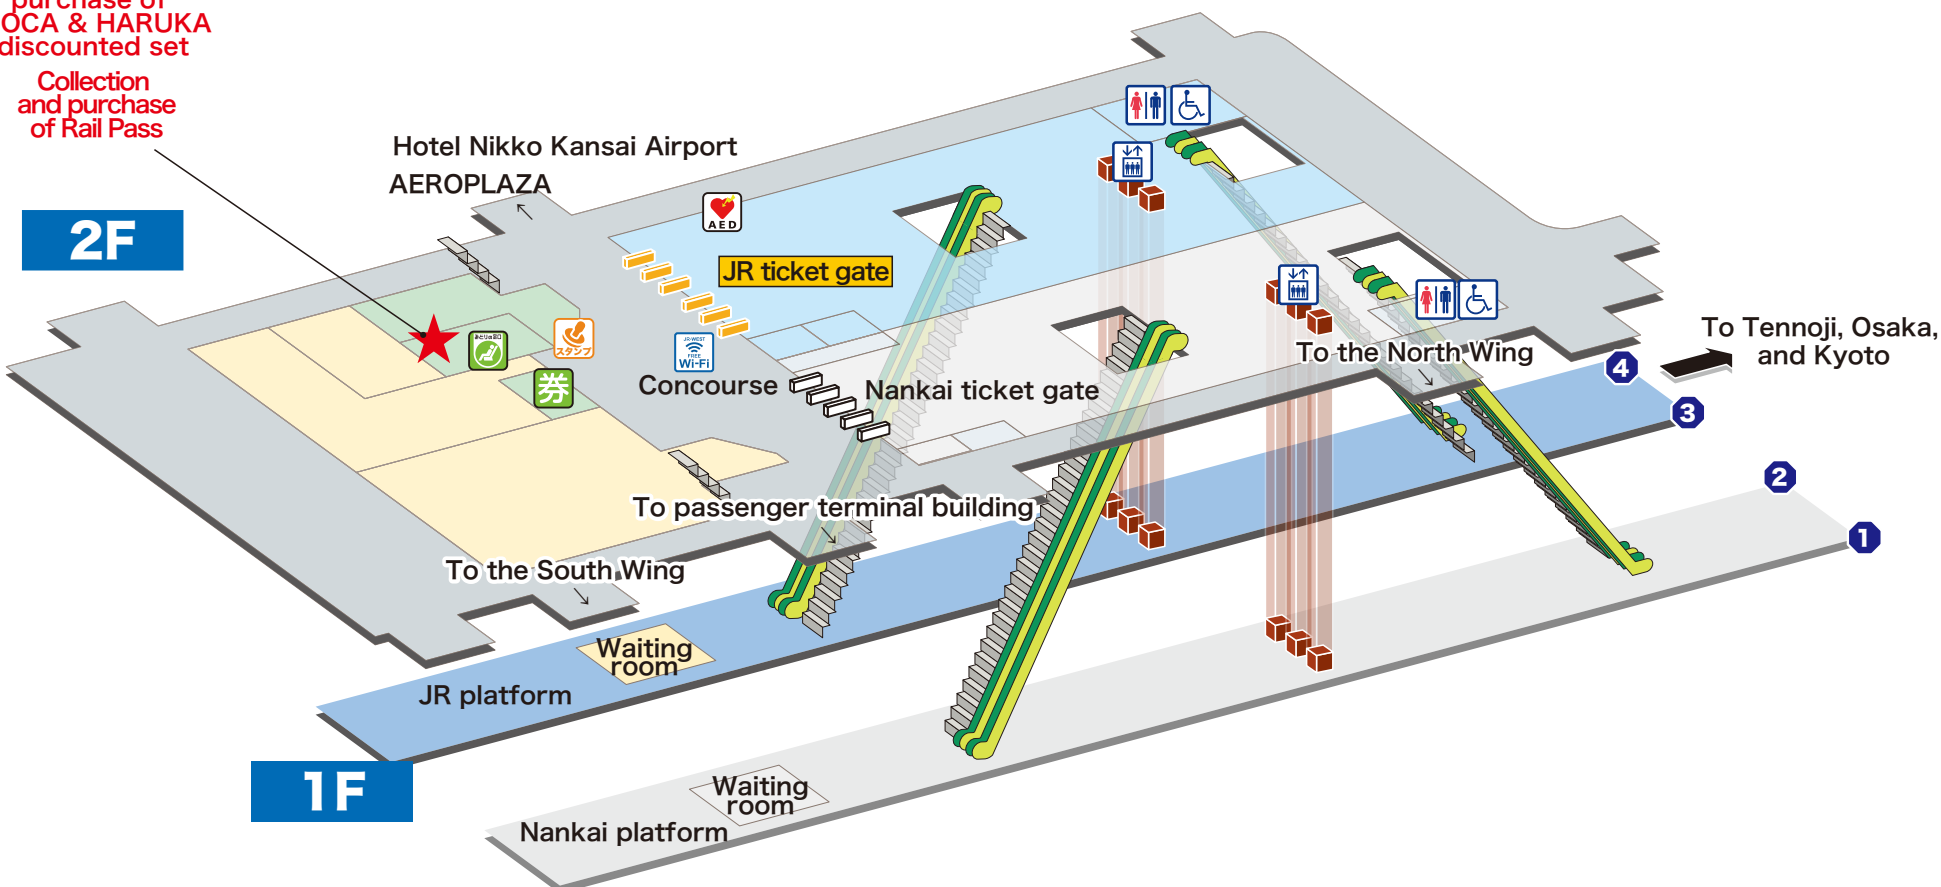

Collection and purchase of ICOCA & HARUKA discounted set
Collection and purchase of Rail Pass

Explanation of icons

- | | | | | | | | |
|--|-----------------|--------------------------|-------------------------------|----------|--|---------------------------|--------------|
| | | | | | | | |
| JR Ticket Office (Midori-no-madoguchi) | Vending machine | Toilets | Wheelchair-accessible toilets | Elevator | Automated external defibrillator (AED) | Location of station stamp | Track number |
| | | | | | | | |
| Escalator | Ticket gate | Free public wireless LAN | | | | | |