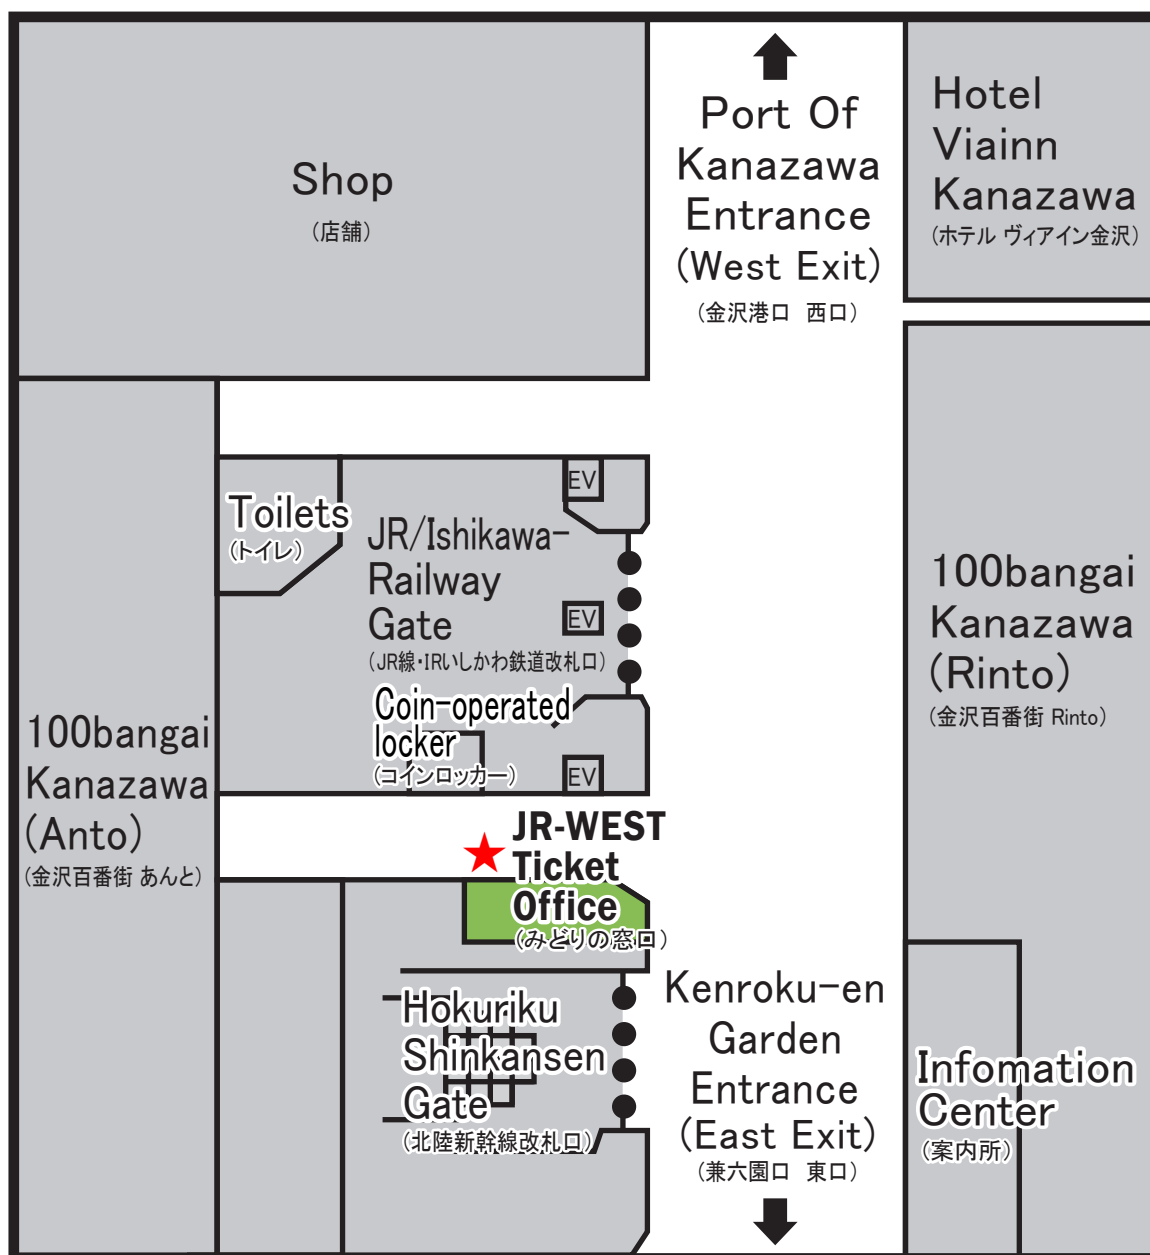

## KANAZAWA STATION (金沢駅)

### Picked Up JR-WEST RAIL PASS

[ Kansai-Hokuriku Area Pass ] [ Hokuriku Area Pass ]

\* JR-WEST RAIL PASS can be picked up only from the JR-WEST Ticket Office.

: Elevator

■ Visit the official website for more information on JR-WEST RAIL PASS.  
<http://www.westjr.co.jp/global/en/travel-information/pass/>